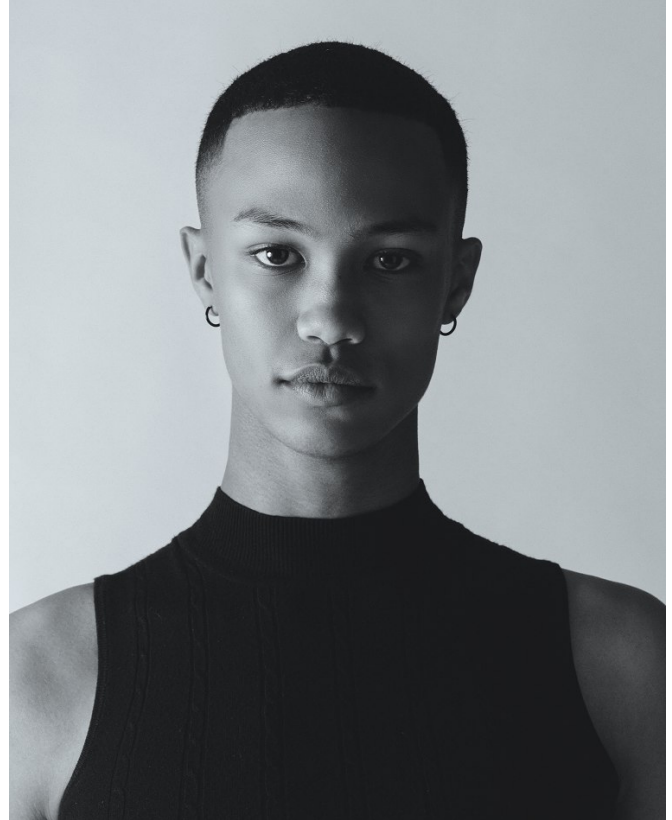

BOSS MODELS

CAPE TOWN

XAVIER LOUW

Height: 188cm Chest: 97cm Waist: 87cm Shoe: 9 UK Hair: Black Eyes: Brown

BOSS MODELS

CAPE TOWN

XAVIER LOUW

Height: 188cm Chest: 97cm Waist: 87cm Shoe: 9 UK Hair: Black Eyes: Brown

BOSS MODELS

CAPE TOWN

XAVIER LOUW

Height: 188cm Chest: 97cm Waist: 87cm Shoe: 9 UK Hair: Black Eyes: Brown