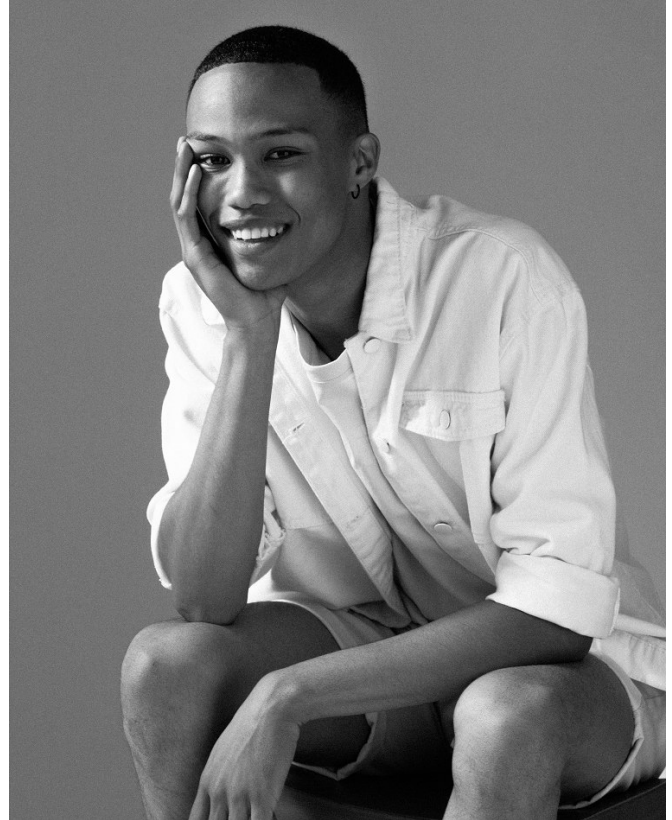

BOSS MODELS

CAPE TOWN

XAVIER LOUW

Height: 188cm Chest: 96cm Waist: 82cm Shoe: 9 UK Hair: Black Eyes: Brown

BOSS MODELS

CAPE TOWN

XAVIER LOUW

Height: 188cm Chest: 96cm Waist: 82cm Shoe: 9 UK Hair: Black Eyes: Brown

BOSS MODELS

CAPE TOWN

XAVIER LOUW

Height: 188cm Chest: 96cm Waist: 82cm Shoe: 9 UK Hair: Black Eyes: Brown