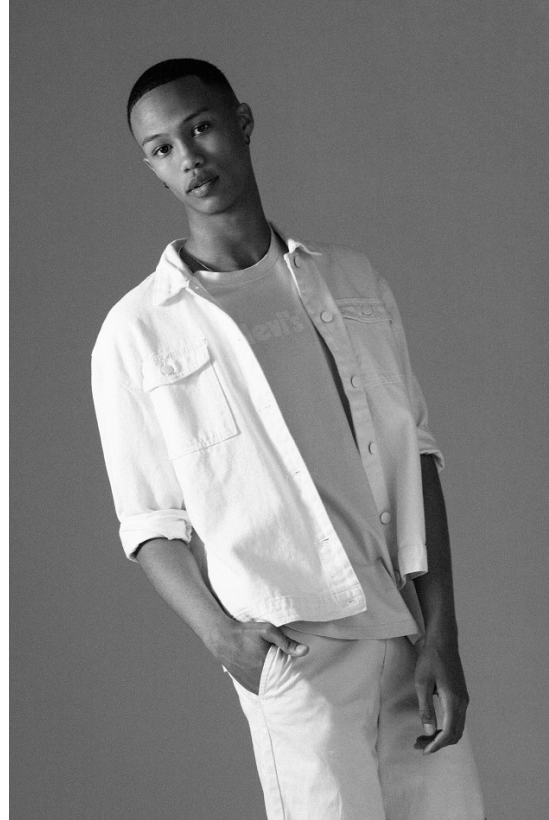

BOSS MODELS

CAPE TOWN

XAVIER LOUW

Height: 188cm Chest: 96cm Waist: 82cm Shoe: 9 UK Hair: Black Eyes: Brown

BOSS MODELS

CAPE TOWN

XAVIER LOUW

Height: 188cm Chest: 96cm Waist: 82cm Shoe: 9 UK Hair: Black Eyes: Brown

BOSS MODELS

CAPE TOWN

XAVIER LOUW

Height: 188cm Chest: 96cm Waist: 82cm Shoe: 9 UK Hair: Black Eyes: Brown