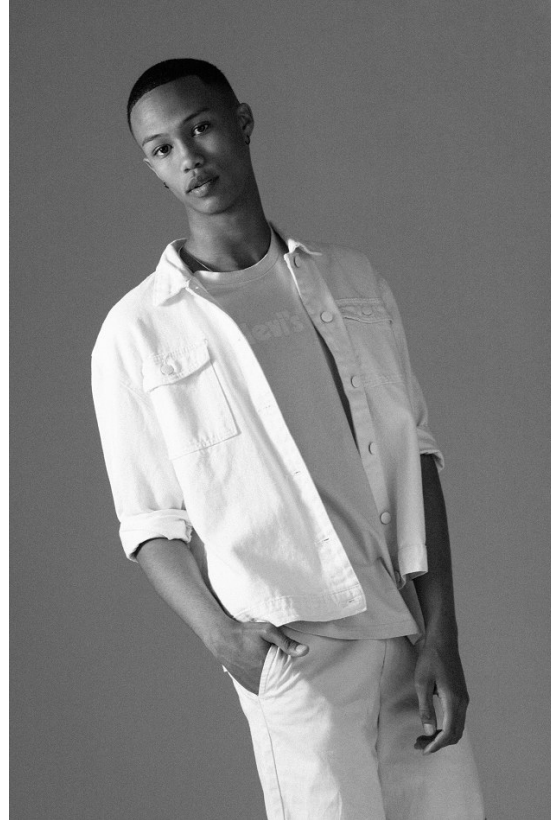

BOSS MODELS

CAPE TOWN

XAVIER LOUW

Height: 188cm Chest: 97cm Waist: 87cm Shoe: 9 UK Hair: Black Eyes: Brown

BOSS MODELS

CAPE TOWN

XAVIER LOUW

Height: 188cm Chest: 97cm Waist: 87cm Shoe: 9 UK Hair: Black Eyes: Brown