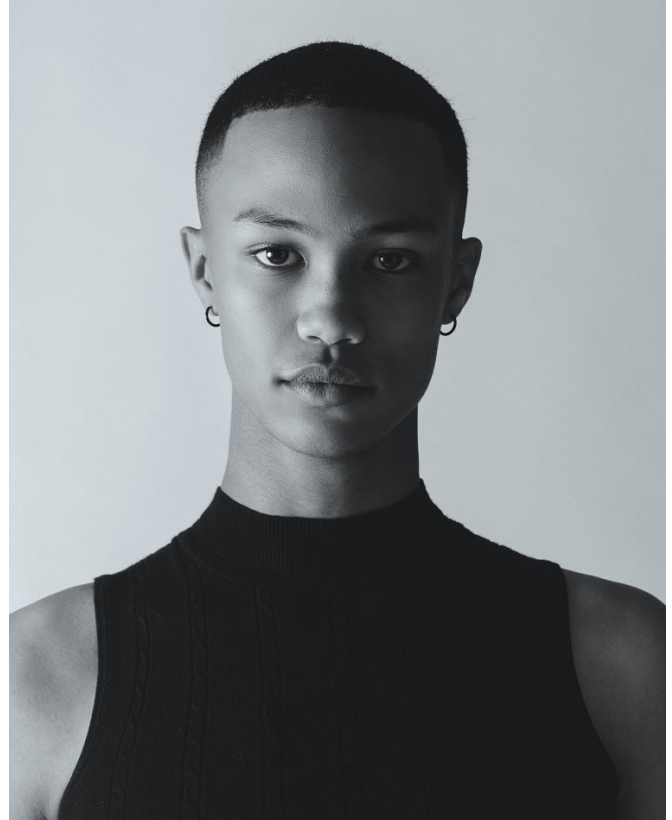

BOSS MODELS

CAPE TOWN

XAVIER LOUW

Height: 188cm Chest: 96cm Waist: 82cm Shoe: 9 UK Hair: Black Eyes: Brown

BOSS MODELS

CAPE TOWN

XAVIER LOUW

Height: 188cm Chest: 96cm Waist: 82cm Shoe: 9 UK Hair: Black Eyes: Brown

BOSS MODELS

CAPE TOWN

XAVIER LOUW

Height: 188cm Chest: 96cm Waist: 82cm Shoe: 9 UK Hair: Black Eyes: Brown