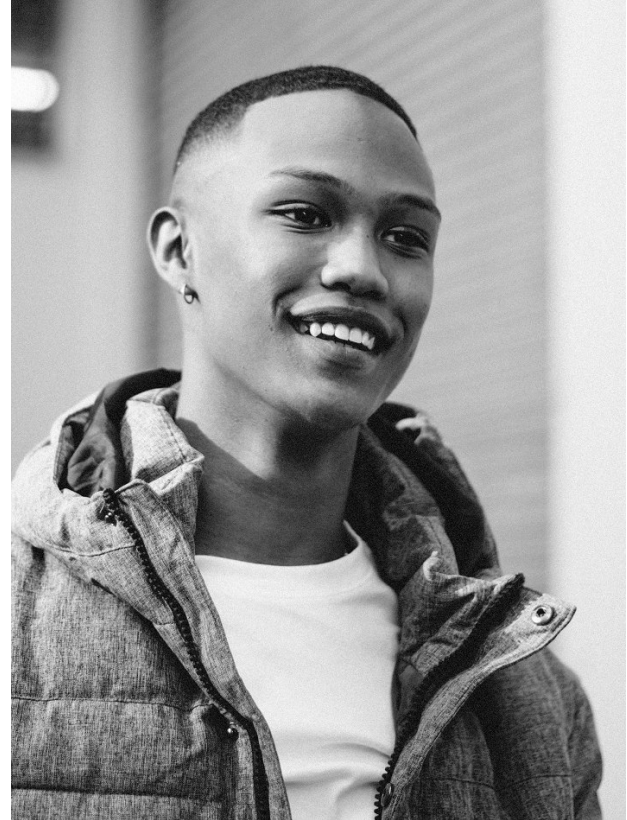

BOSS MODELS

CAPE TOWN

XAVIER LOUW

Height: 188cm Chest: 96cm Waist: 82cm Shoe: 9 UK Hair: Black Eyes: Brown

BOSS MODELS

CAPE TOWN

XAVIER LOUW

Height: 188cm Chest: 96cm Waist: 82cm Shoe: 9 UK Hair: Black Eyes: Brown

BOSS MODELS

CAPE TOWN

XAVIER LOUW

Height: 188cm Chest: 96cm Waist: 82cm Shoe: 9 UK Hair: Black Eyes: Brown