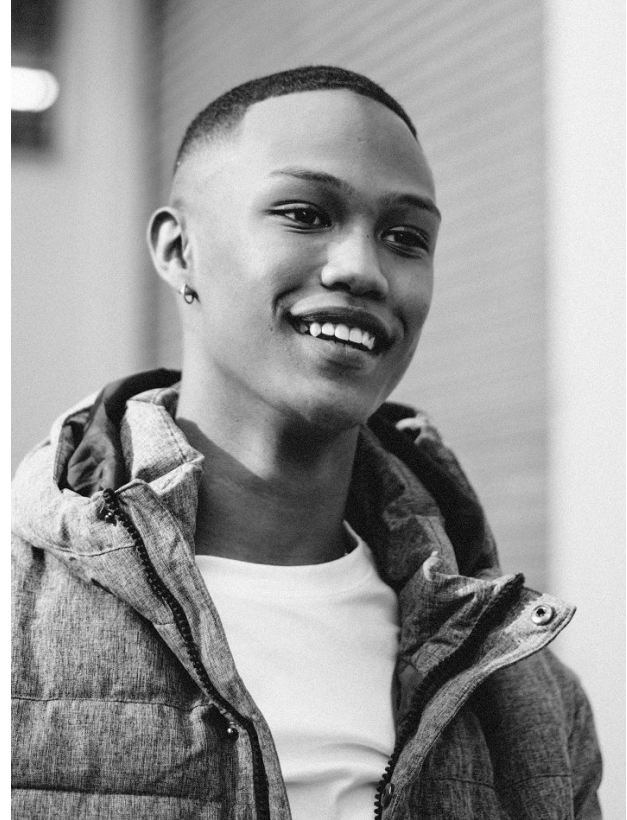

BOSS MODELS

CAPE TOWN

XAVIER LOUW

Height: 188cm Chest: 97cm Waist: 87cm Shoe: 9 UK Hair: Black Eyes: Brown

BOSS MODELS

CAPE TOWN

XAVIER LOUW

Height: 188cm Chest: 97cm Waist: 87cm Shoe: 9 UK Hair: Black Eyes: Brown

BOSS MODELS

CAPE TOWN

XAVIER LOUW

Height: 188cm Chest: 97cm Waist: 87cm Shoe: 9 UK Hair: Black Eyes: Brown