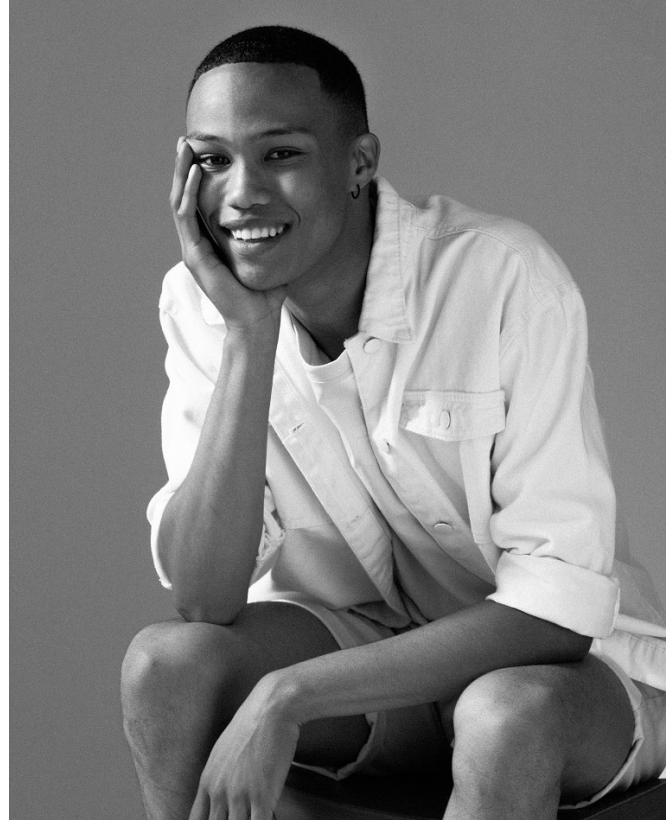

BOSS MODELS

CAPE TOWN

XAVIER LOUW

Height: 188cm Chest: 97cm Waist: 87cm Shoe: 9 UK Hair: Black Eyes: Brown

BOSS MODELS

CAPE TOWN

XAVIER LOUW

Height: 188cm Chest: 97cm Waist: 87cm Shoe: 9 UK Hair: Black Eyes: Brown

BOSS MODELS

CAPE TOWN

XAVIER LOUW

Height: 188cm Chest: 97cm Waist: 87cm Shoe: 9 UK Hair: Black Eyes: Brown