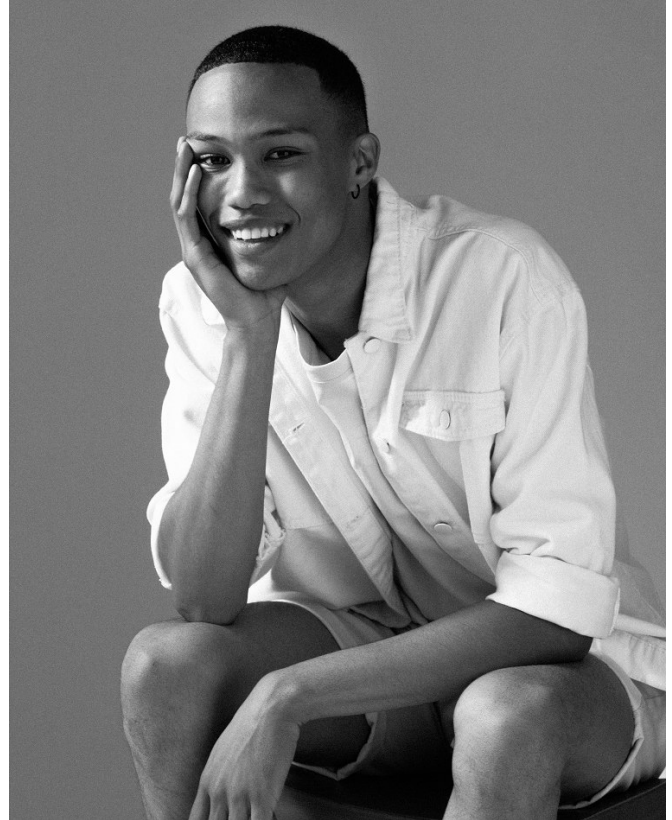

BOSS MODELS

CAPE TOWN

XAVIER LOUW

Height: 188cm Chest: 99cm Waist: 83cm Suit: 40 L Shoe: 9 UK Hair: Black Eyes: Brown

BOSS MODELS

CAPE TOWN

XAVIER LOUW

Height: 188cm Chest: 99cm Waist: 83cm Suit: 40 L Shoe: 9 UK Hair: Black Eyes: Brown

BOSS MODELS

CAPE TOWN

XAVIER LOUW

Height: 188cm Chest: 99cm Waist: 83cm Suit: 40 L Shoe: 9 UK Hair: Black Eyes: Brown