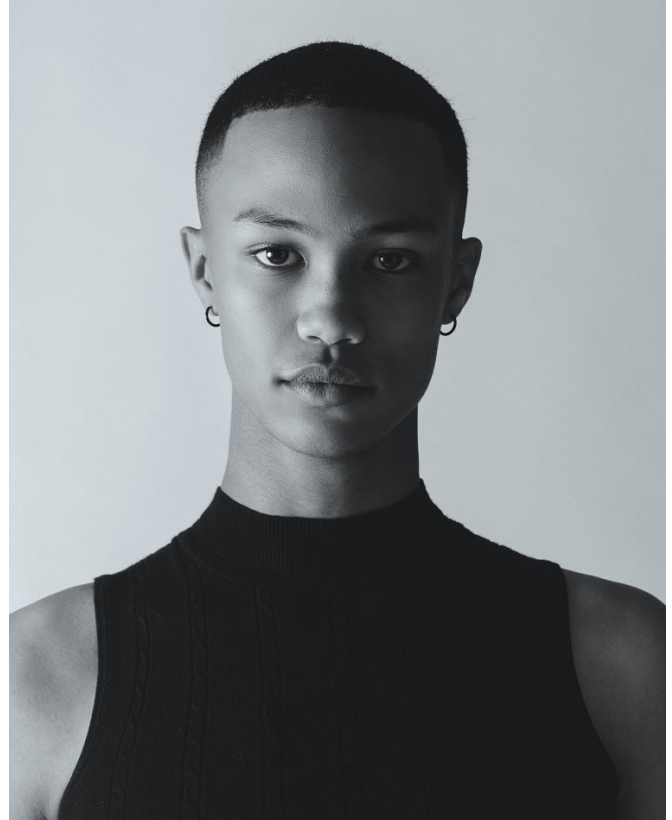

BOSS MODELS

CAPE TOWN

XAVIER LOUW

Height: 188cm Chest: 99cm Waist: 83cm Suit: 40 L Shoe: 9 UK Hair: Black Eyes: Brown

BOSS MODELS

CAPE TOWN

XAVIER LOUW

Height: 188cm Chest: 99cm Waist: 83cm Suit: 40 L Shoe: 9 UK Hair: Black Eyes: Brown

BOSS MODELS

CAPE TOWN

XAVIER LOUW

Height: 188cm Chest: 99cm Waist: 83cm Suit: 40 L Shoe: 9 UK Hair: Black Eyes: Brown