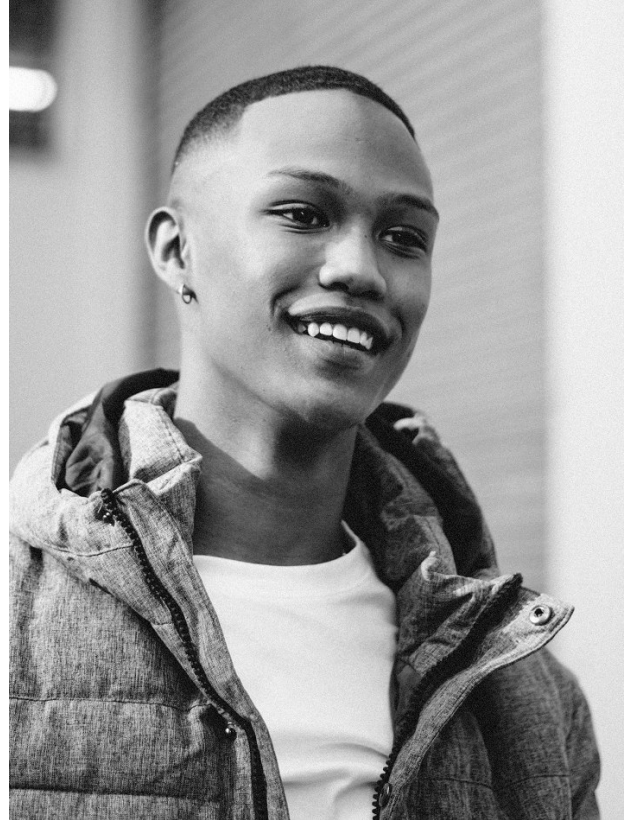

BOSS MODELS

CAPE TOWN

XAVIER LOUW

Height: 188cm Chest: 99cm Waist: 83cm Suit: 40 L Shoe: 9 UK Hair: Black Eyes: Brown

BOSS MODELS

CAPE TOWN

XAVIER LOUW

Height: 188cm Chest: 99cm Waist: 83cm Suit: 40 L Shoe: 9 UK Hair: Black Eyes: Brown

BOSS MODELS

CAPE TOWN

XAVIER LOUW

Height: 188cm Chest: 99cm Waist: 83cm Suit: 40 L Shoe: 9 UK Hair: Black Eyes: Brown