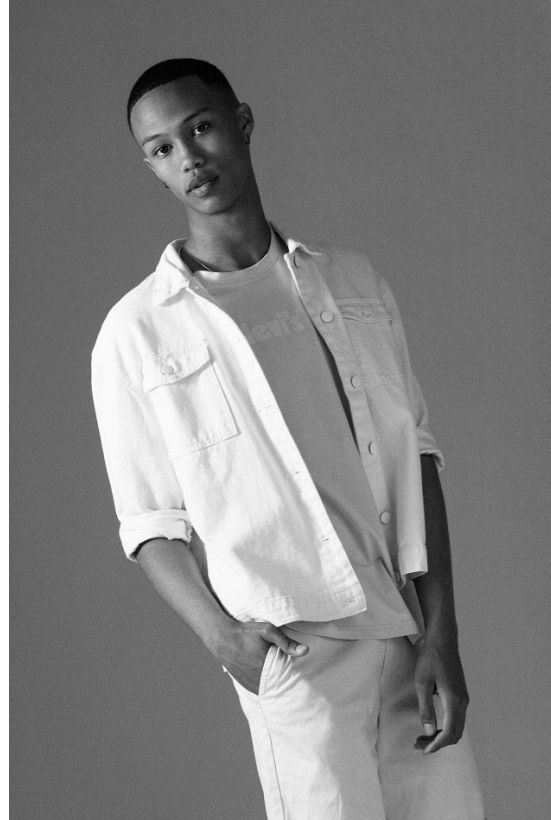

BOSS MODELS

CAPE TOWN

XAVIER LOUW

Height: 188cm Chest: 99cm Waist: 83cm Suit: 40 L Shoe: 9 UK Hair: Black Eyes: Brown

BOSS MODELS

CAPE TOWN

XAVIER LOUW

Height: 188cm Chest: 99cm Waist: 83cm Suit: 40 L Shoe: 9 UK Hair: Black Eyes: Brown

BOSS MODELS

CAPE TOWN

XAVIER LOUW

Height: 188cm Chest: 99cm Waist: 83cm Suit: 40 L Shoe: 9 UK Hair: Black Eyes: Brown