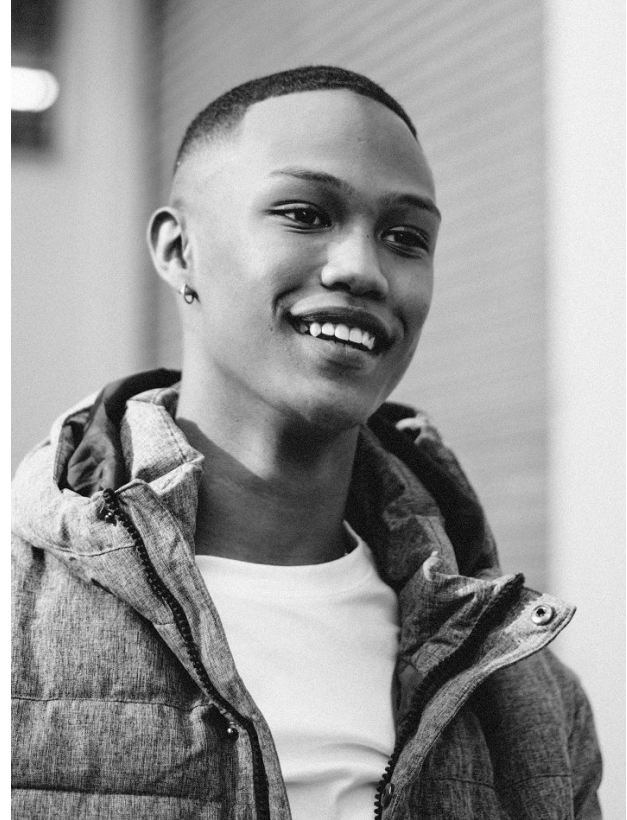

BOSS MODELS

CAPE TOWN

XAVIER LOUW

Height: 188cm Chest: 99cm Waist: 83cm Suit: 40 L Shoe: 9 UK Hair: Black Eyes: Brown

BOSS MODELS

CAPE TOWN

XAVIER LOUW

Height: 188cm Chest: 99cm Waist: 83cm Suit: 40 L Shoe: 9 UK Hair: Black Eyes: Brown

BOSS MODELS

CAPE TOWN

XAVIER LOUW

Height: 188cm Chest: 99cm Waist: 83cm Suit: 40 L Shoe: 9 UK Hair: Black Eyes: Brown