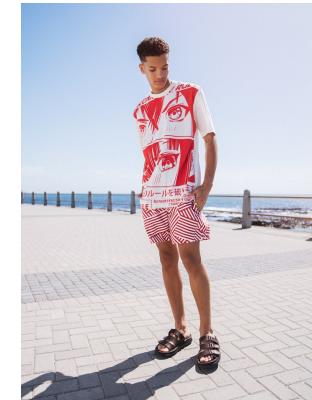

BOSS MODELS

CAPE TOWN

SETH ABRAHAMS

Height: 180cm Chest: 90cm Waist: 71cm Suit: 36.5 R Shoe: 10 UK Hair: Black Eyes: Hazel