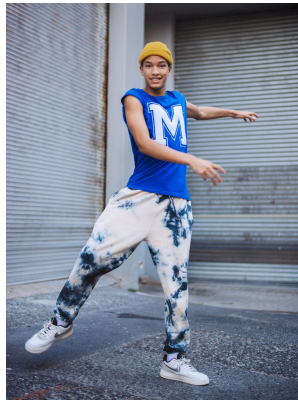

BOSS MODELS

CAPE TOWN

SETH ABRAHAMS

Height: 180cm Chest: 90cm Waist: 71cm Suit: 36.5 R Shoe: 10 UK Hair: Black Eyes: Hazel