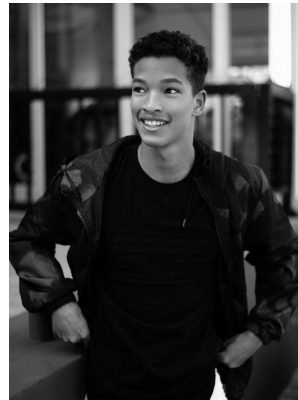

BOSS MODELS

CAPE TOWN

SETH ABRAHAMS

Height: 180cm Chest: 90cm Waist: 71cm Suit: 36.5 R Shoe: 10 UK Hair: Black Eyes: Hazel