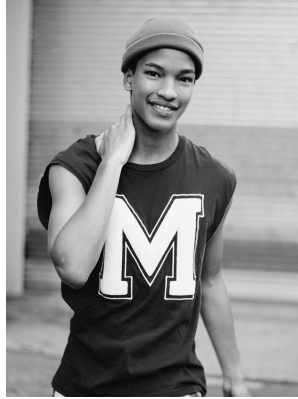

BOSS MODELS

CAPE TOWN

SETH ABRAHAMS

Height: 180cm Chest: 90cm Waist: 71cm Suit: 36.5 R Shoe: 10 UK Hair: Black Eyes: Hazel