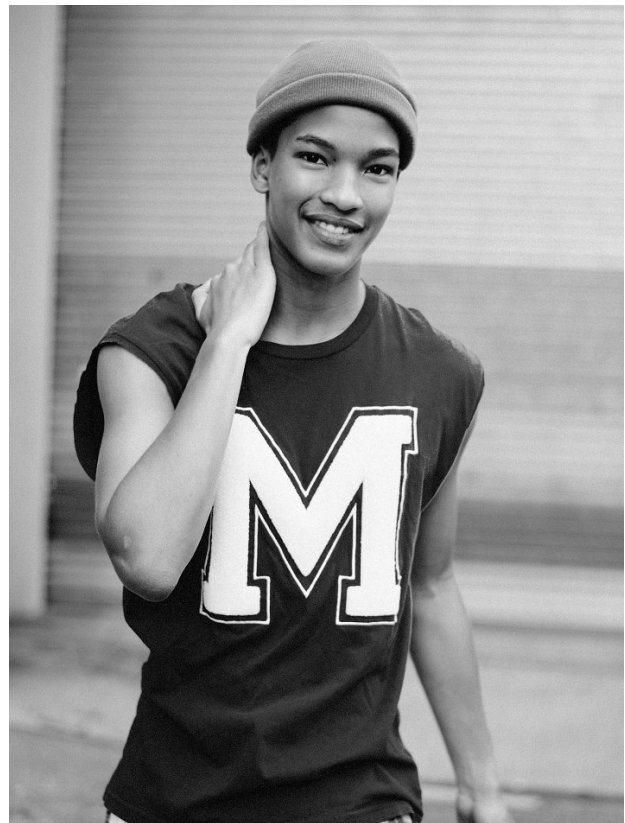

BOSS MODELS

CAPE TOWN

SETH ABRAHAMS

Height: 180cm Chest: 90cm Waist: 71cm Suit: 36.5 R Shoe: 10 UK Hair: Black Eyes: Hazel

BOSS MODELS

CAPE TOWN

SETH ABRAHAMS

Height: 180cm Chest: 90cm Waist: 71cm Suit: 36.5 R Shoe: 10 UK Hair: Black Eyes: Hazel