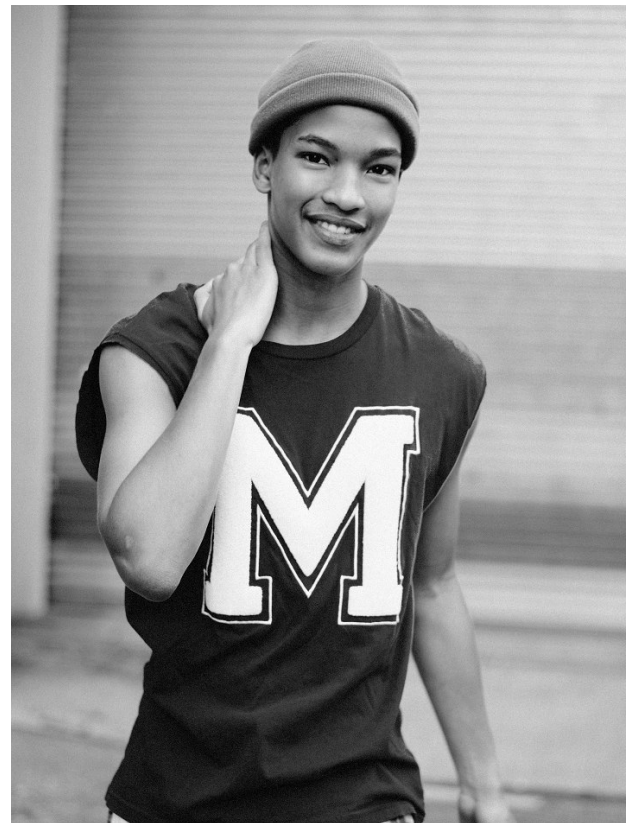

BOSS MODELS

CAPE TOWN

SETH ABRAHAMS

Height: 180cm Chest: 90cm Waist: 71cm Suit: 36.5 R Shoe: 10 UK Hair: Black Eyes: Hazel

BOSS MODELS

CAPE TOWN

SETH ABRAHAMS

Height: 180cm Chest: 90cm Waist: 71cm Suit: 36.5 R Shoe: 10 UK Hair: Black Eyes: Hazel