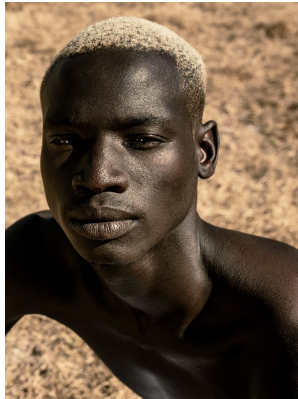

BOSS MODELS

CAPE TOWN

VUKILE MAGWAZA

Height: 183cm Chest: 92cm Waist: 76cm Suit: 38 R Shoe: 8.5 UK Hair: Black Eyes: Brown