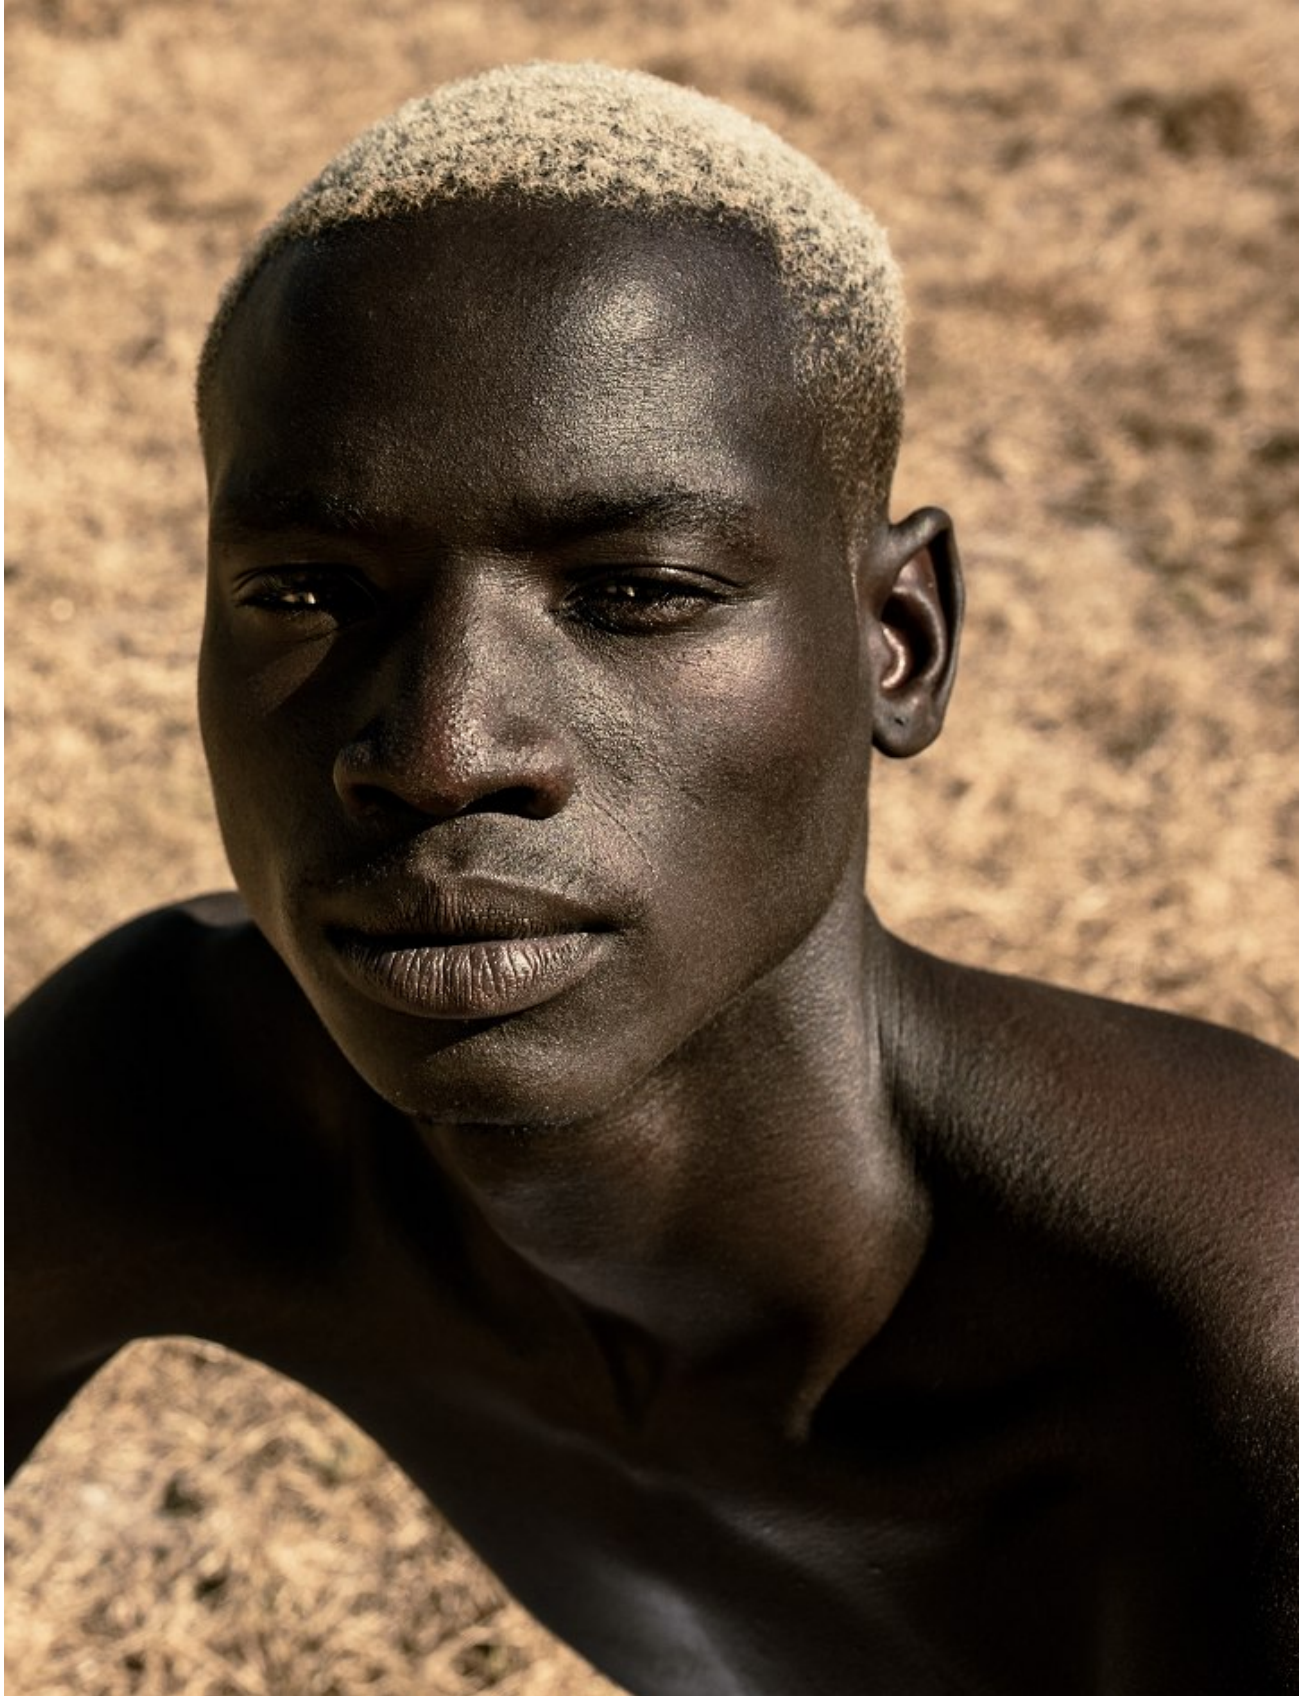

BOSS MODELS

CAPE TOWN

VUKILE MAGWAZA

Height: 183cm Chest: 92cm Waist: 76cm Suit: 38 R Shoe: 8.5 UK Hair: Black Eyes: Brown

BOSS MODELS

CAPE TOWN

VUKILE MAGWAZA

Height: 183cm Chest: 92cm Waist: 76cm Suit: 38 R Shoe: 8.5 UK Hair: Black Eyes: Brown