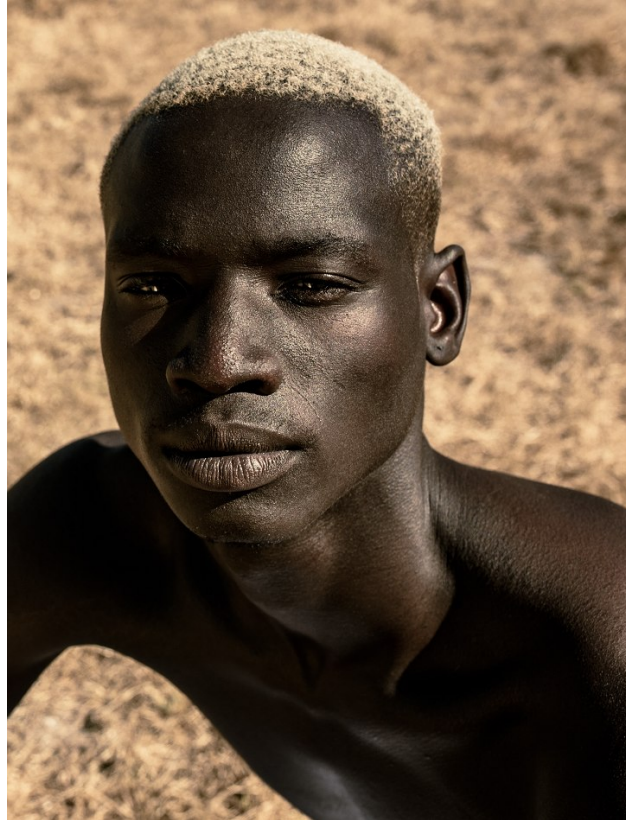

BOSS MODELS

CAPE TOWN

VUKILE MAGWAZA

Height: 183cm Chest: 92cm Waist: 76cm Suit: 38 R Shoe: 8.5 UK Hair: Black Eyes: Brown

BOSS MODELS

CAPE TOWN

VUKILE MAGWAZA

Height: 183cm Chest: 92cm Waist: 76cm Suit: 38 R Shoe: 8.5 UK Hair: Black Eyes: Brown