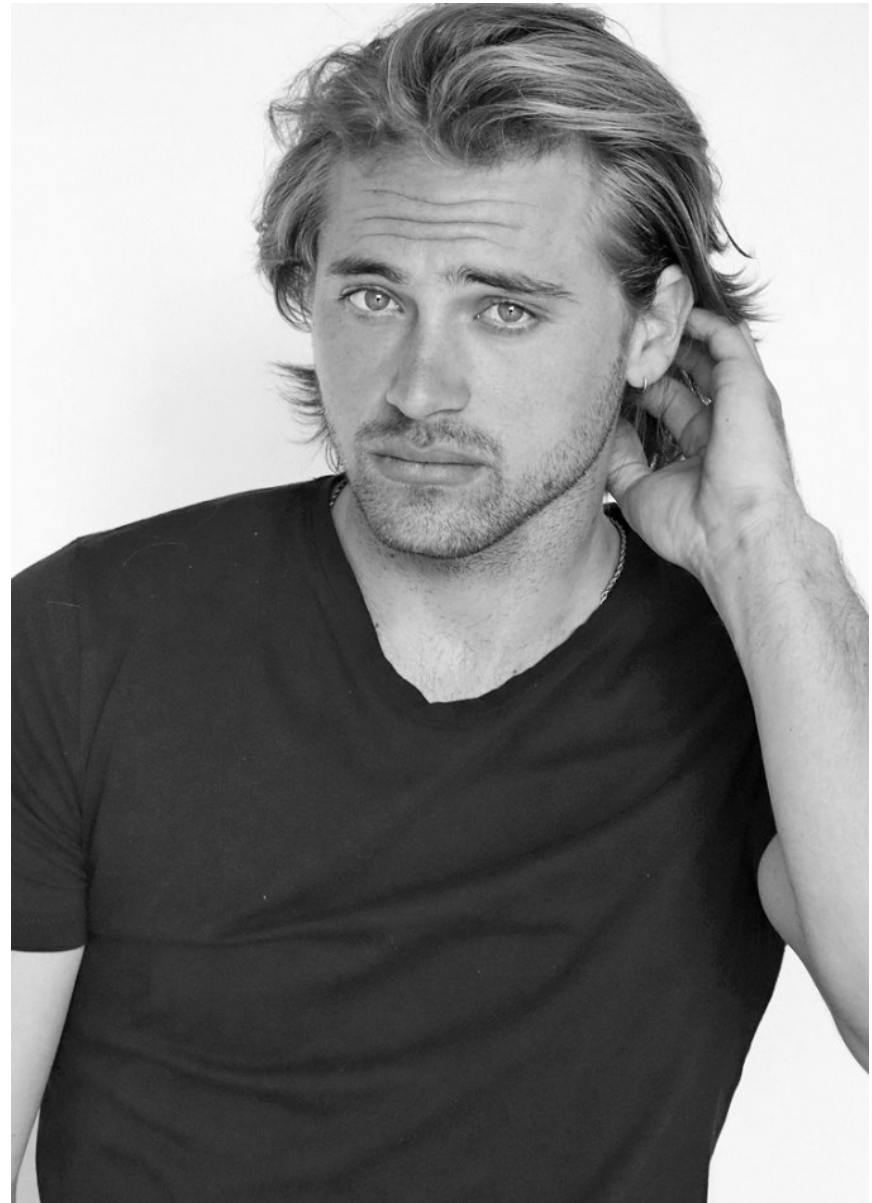

BOSS MODELS

CAPE TOWN

MATHEW MILES

Height: 185cm Chest: 110cm Waist: 84cm Suit: 42.5 R Shoe: 10 UK Hair: Blonde Eyes: Blue

BOSS MODELS

CAPE TOWN

MATHEW MILES

Height: 185cm Chest: 110cm Waist: 84cm Suit: 42.5 R Shoe: 10 UK Hair: Blonde Eyes: Blue

BOSS MODELS

CAPE TOWN

MATHEW MILES

Height: 185cm Chest: 110cm Waist: 84cm Suit: 42.5 R Shoe: 10 UK Hair: Blonde Eyes: Blue