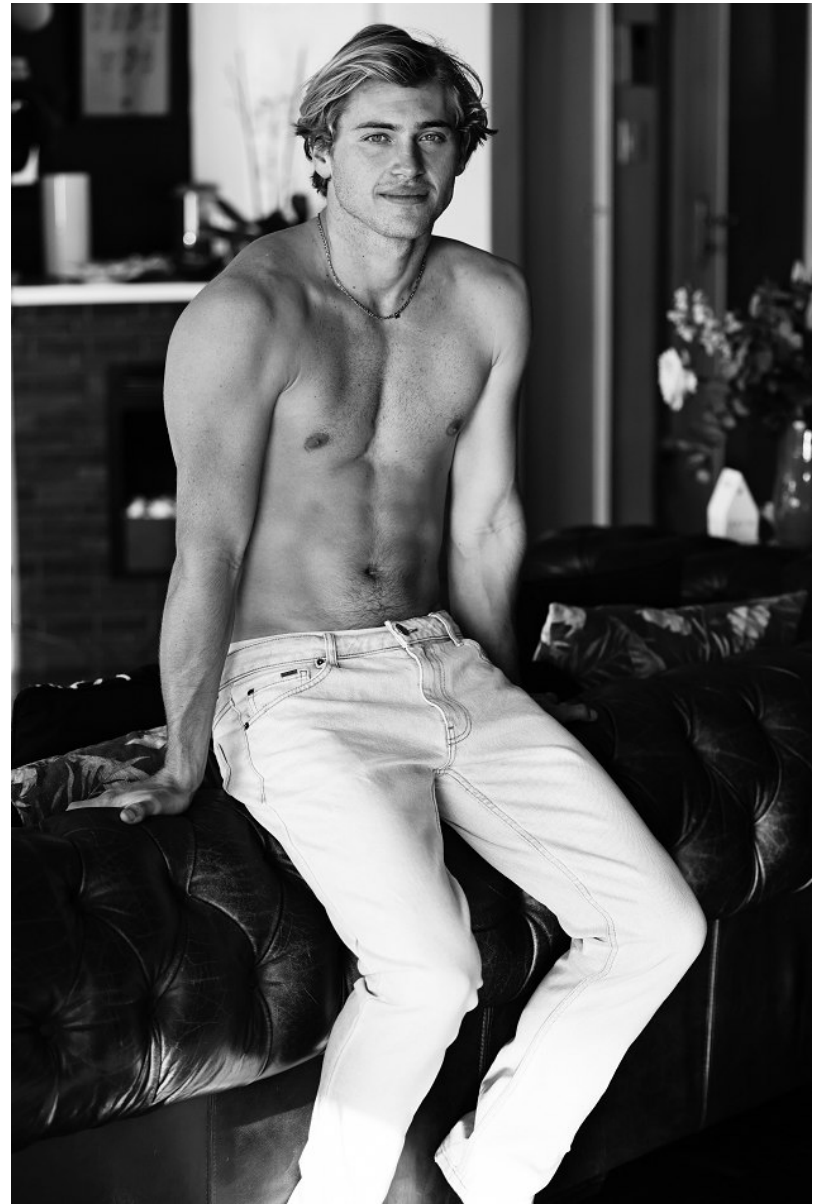

BOSS MODELS

CAPE TOWN

Height: 185cm Chest: 110cm Waist: 84cm Suit: 42.5 R Shoe: 10 UK Hair: Blonde Eyes: Blue