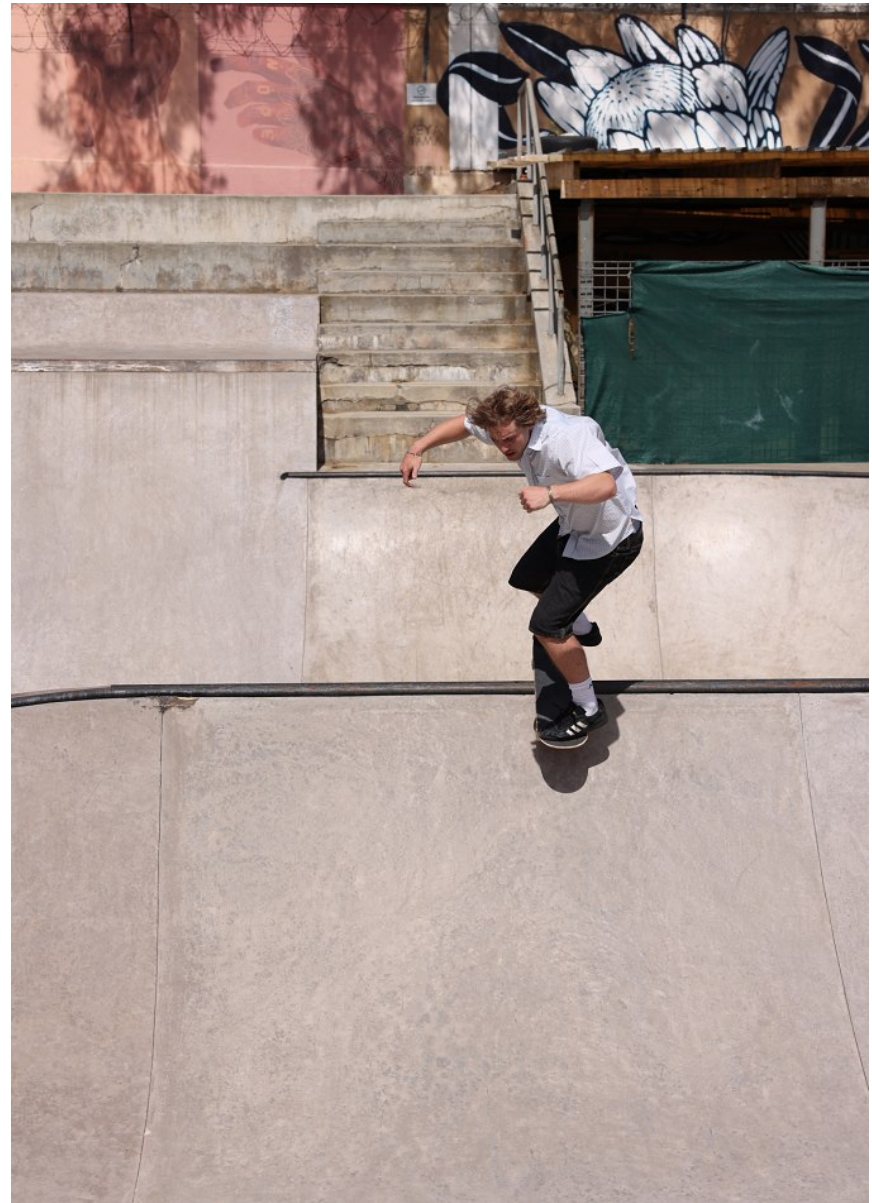

BOSS MODELS

CAPE TOWN

Height: 185cm Chest: 110cm Waist: 84cm Suit: 42.5 R Shoe: 10 UK Hair: Blonde Eyes: Blue