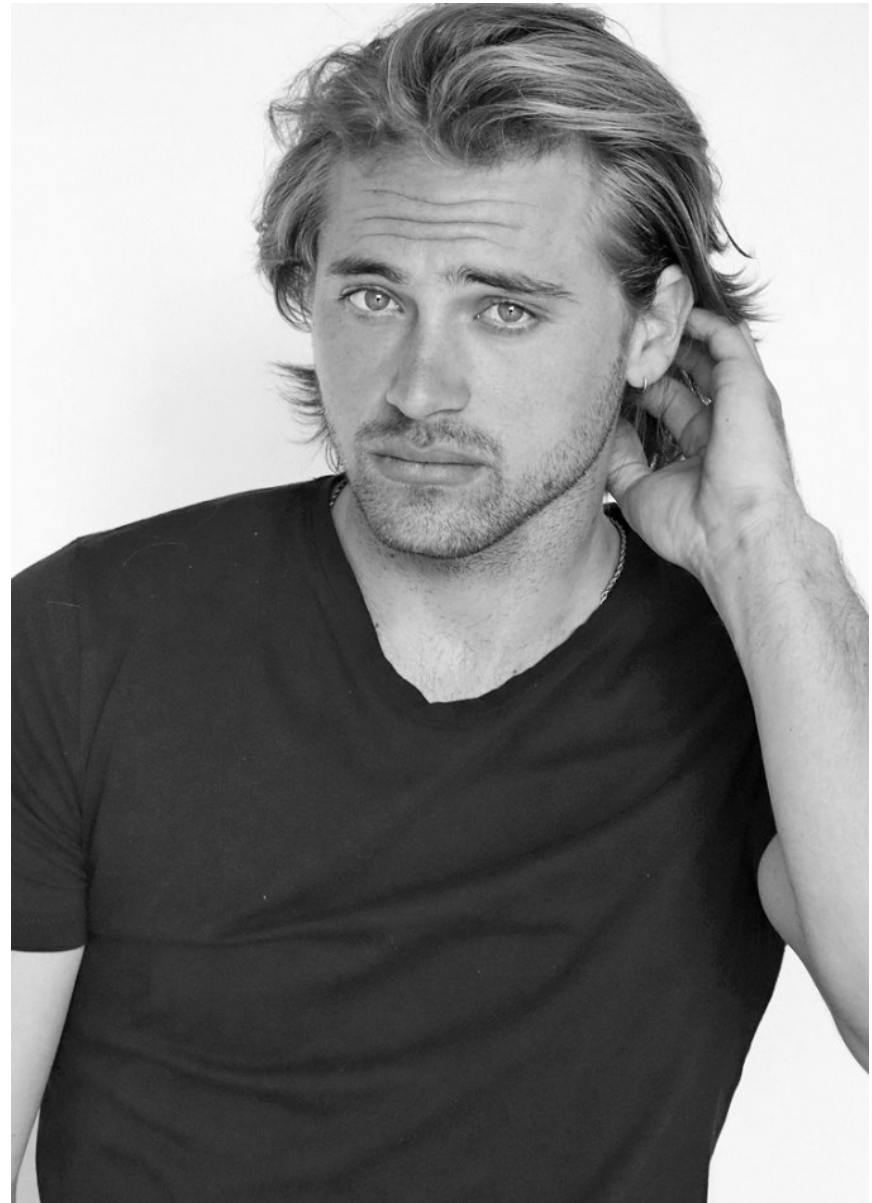

BOSS MODELS

CAPE TOWN

MATHEW MILES

Height: 185cm Chest: 110cm Waist: 84cm Suit: 42.5 R Shoe: 10 UK Hair: Blonde Eyes: Blue

BOSS MODELS

CAPE TOWN

MATHEW MILES

Height: 185cm Chest: 110cm Waist: 84cm Suit: 42.5 R Shoe: 10 UK Hair: Blonde Eyes: Blue