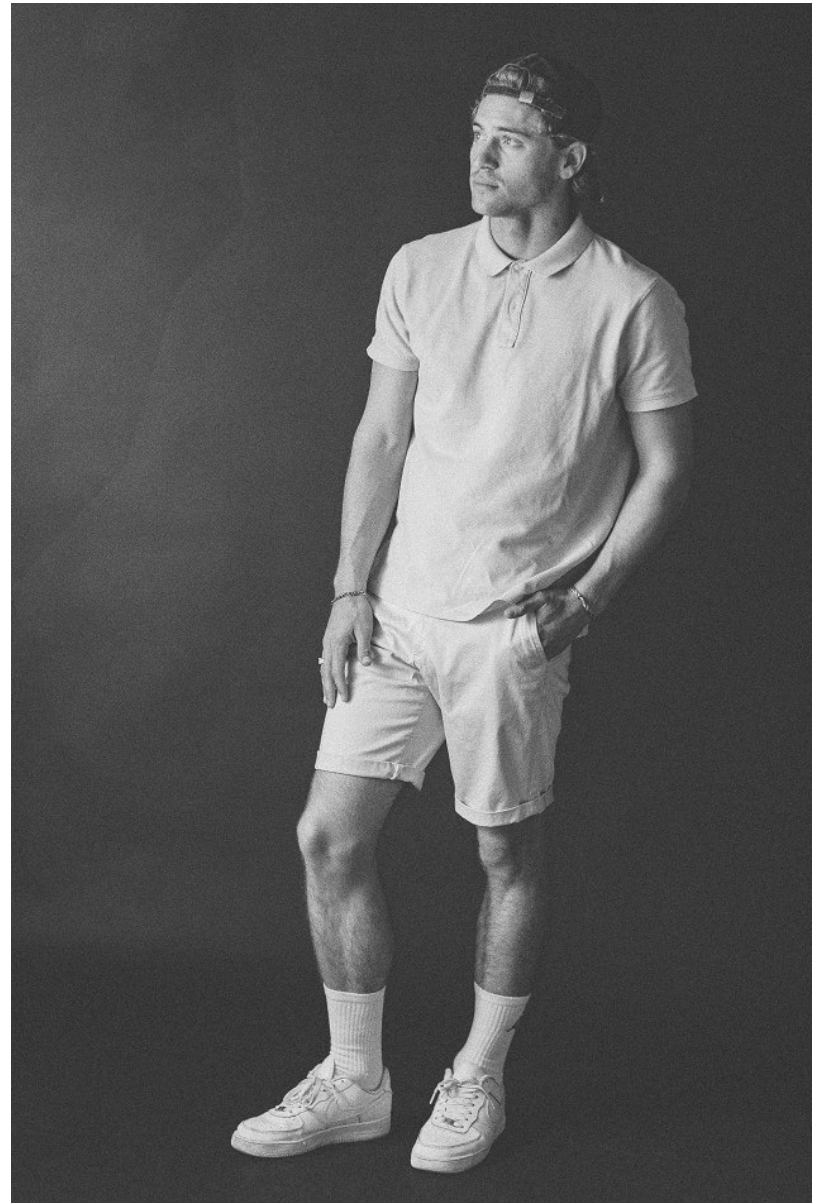

BOSS MODELS

CAPE TOWN

MATHEW MILES

Height: 185cm Chest: 110cm Waist: 84cm Suit: 42.5 R Shoe: 10 UK Hair: Blonde Eyes: Blue

BOSS MODELS

CAPE TOWN

MATHEW MILES

Height: 185cm Chest: 110cm Waist: 84cm Suit: 42.5 R Shoe: 10 UK Hair: Blonde Eyes: Blue