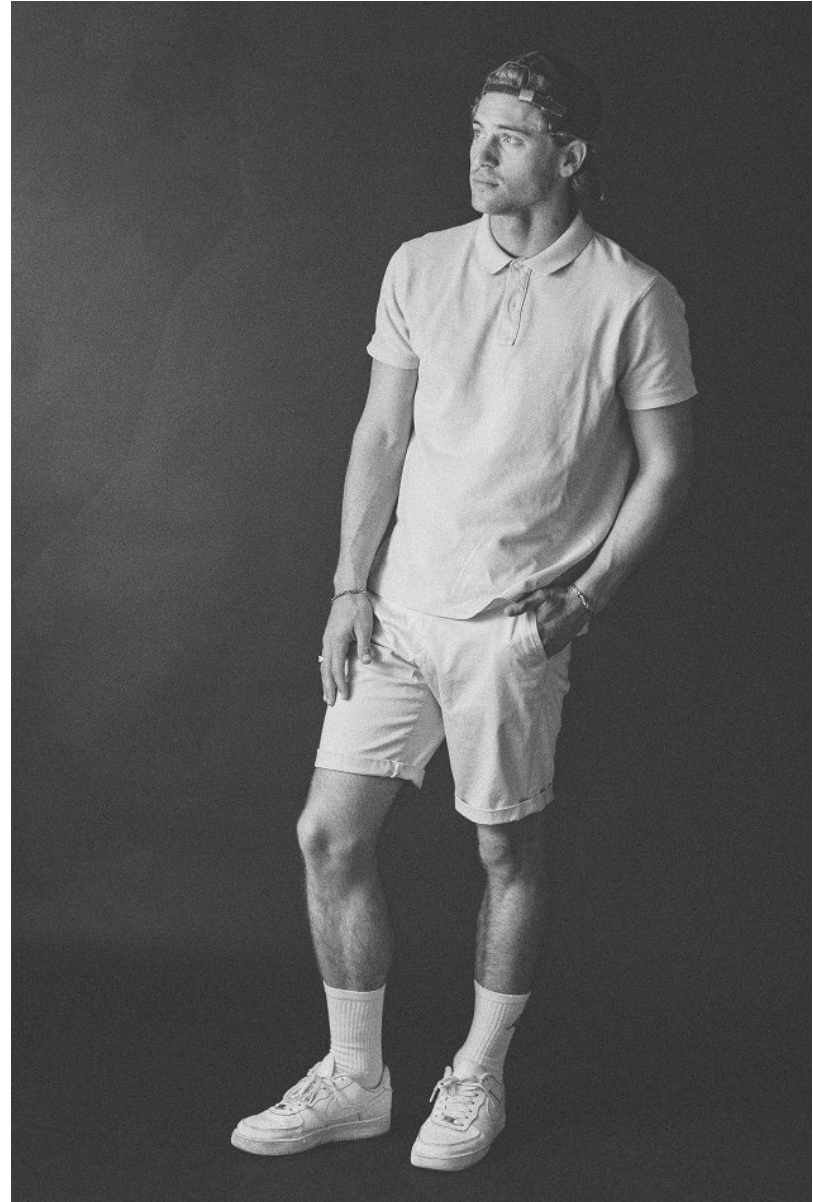

BOSS MODELS

CAPE TOWN

MATHEW MILES

Height: 185cm Chest: 110cm Waist: 84cm Suit: 42.5 R Shoe: 10 UK Hair: Blonde Eyes: Blue

BOSS MODELS

CAPE TOWN

MATHEW MILES

Height: 185cm Chest: 110cm Waist: 84cm Suit: 42.5 R Shoe: 10 UK Hair: Blonde Eyes: Blue