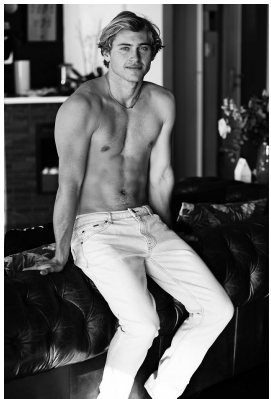

# BOSS MODELS

CAPE TOWN

## MATHEW MILES

Height: 185cm Chest: 110cm Waist: 84cm Suit: 42.5 R Shoe: 10 UK Hair: Blonde Eyes: Blue