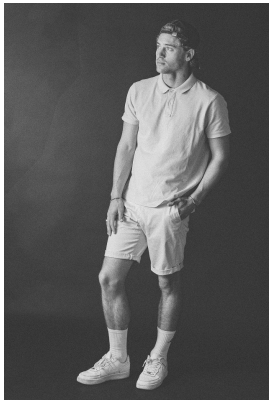

# BOSS MODELS

CAPE TOWN

## MATHEW MILES

Height: 185cm Chest: 110cm Waist: 84cm Suit: 42.5 R Shoe: 10 UK Hair: Blonde Eyes: Blue