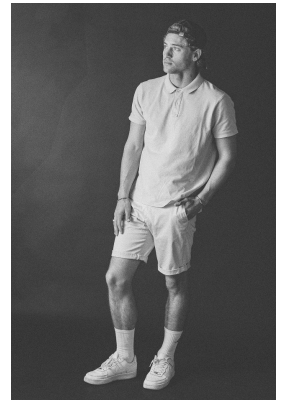

BOSS MODELS

CAPE TOWN

MATHEW MILES

Height: 185cm Chest: 110cm Waist: 84cm Suit: 42.5 R Shoe: 10 UK Hair: Blonde Eyes: Blue

BOSS MODELS

CAPE TOWN

MATHEW MILES

Height: 185cm Chest: 110cm Waist: 84cm Suit: 42.5 R Shoe: 10 UK Hair: Blonde Eyes: Blue