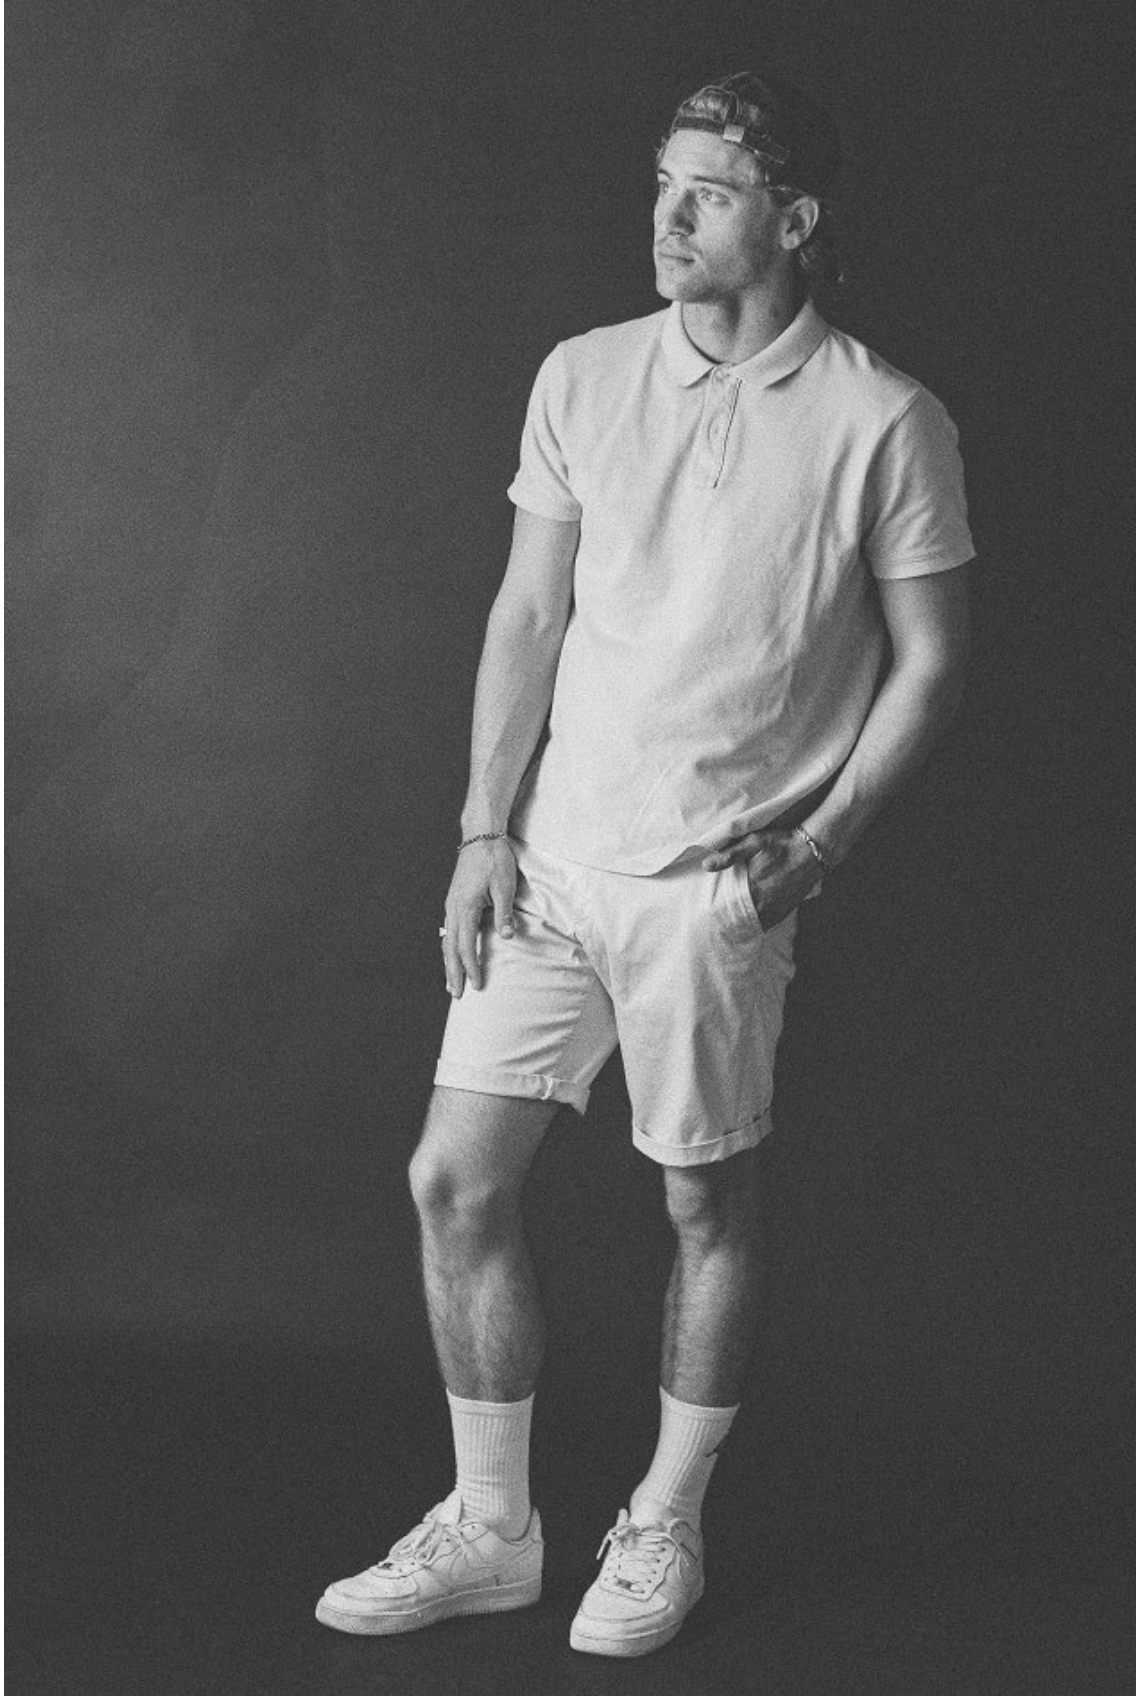

BOSS MODELS

CAPE TOWN

MATHEW MILES

Height: 185cm Chest: 110cm Waist: 84cm Suit: 42.5 R Shoe: 10 UK Hair: Blonde Eyes: Blue