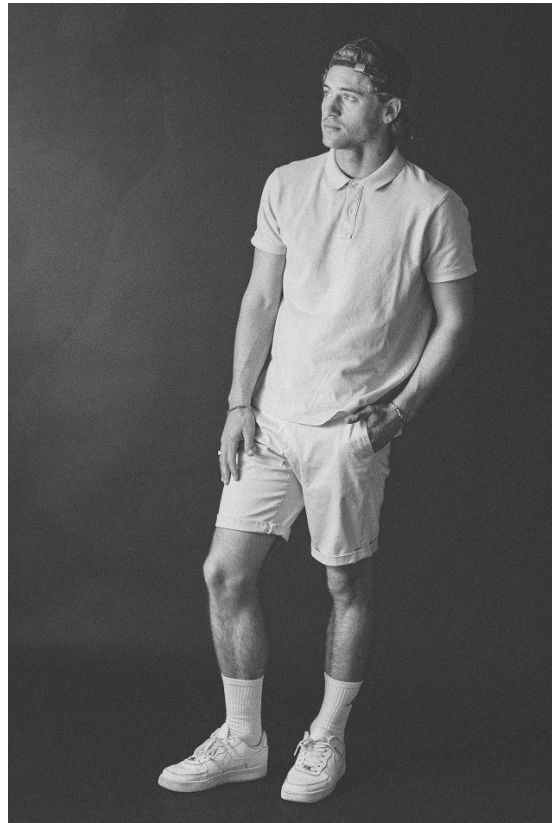

BOSS MODELS

CAPE TOWN

MATHEW MILES

Height: 185cm Chest: 110cm Waist: 84cm Suit: 42.5 R Shoe: 10 UK Hair: Blonde Eyes: Blue

BOSS MODELS

CAPE TOWN

MATHEW MILES

Height: 185cm Chest: 110cm Waist: 84cm Suit: 42.5 R Shoe: 10 UK Hair: Blonde Eyes: Blue