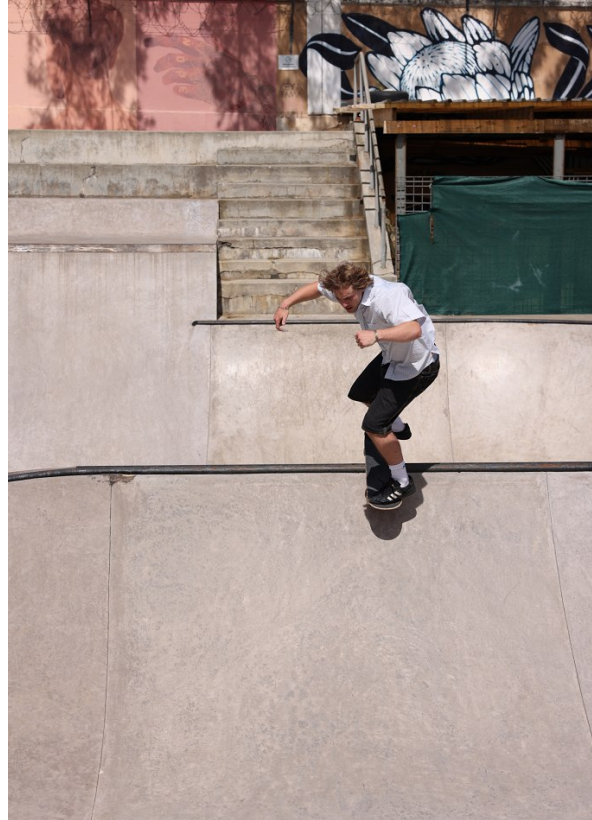

BOSS MODELS

CAPE TOWN

MATHEW MILES

Height: 185cm Chest: 110cm Waist: 84cm Suit: 42.5 R Shoe: 10 UK Hair: Blonde Eyes: Blue

BOSS MODELS

CAPE TOWN

MATHEW MILES

Height: 185cm Chest: 110cm Waist: 84cm Suit: 42.5 R Shoe: 10 UK Hair: Blonde Eyes: Blue