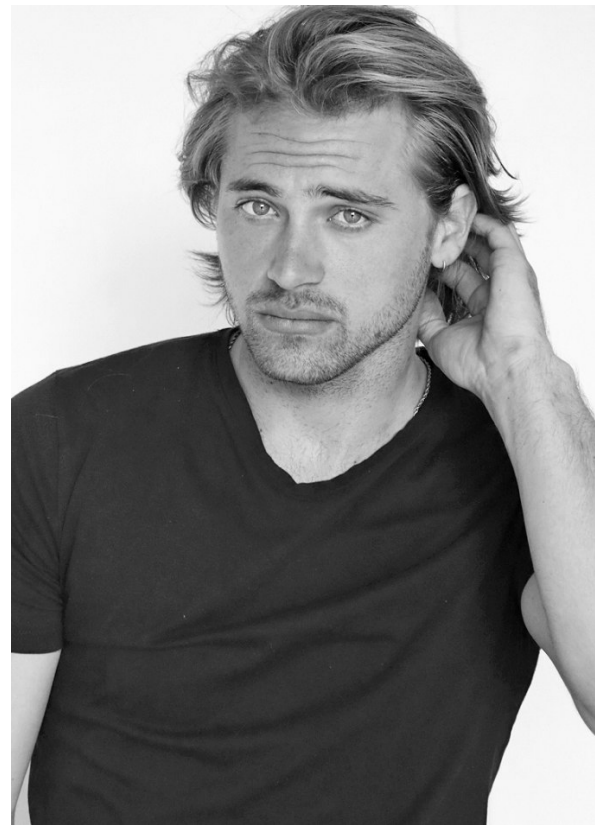

BOSS MODELS

CAPE TOWN

MATHEW MILES

Height: 185cm Chest: 110cm Waist: 84cm Suit: 42.5 R Shoe: 10 UK Hair: Blonde Eyes: Blue

BOSS MODELS

CAPE TOWN

MATHEW MILES

Height: 185cm Chest: 110cm Waist: 84cm Suit: 42.5 R Shoe: 10 UK Hair: Blonde Eyes: Blue