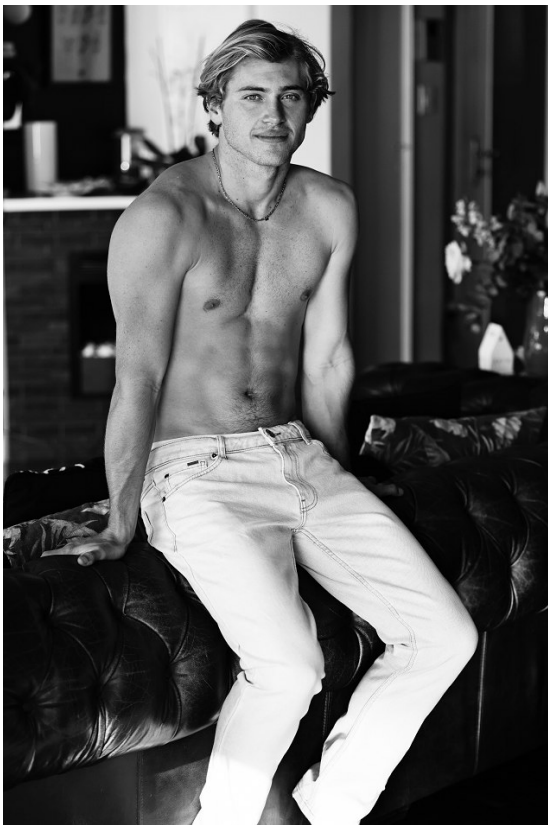

BOSS MODELS

CAPE TOWN

MATHEW MILES

Height: 185cm Chest: 110cm Waist: 84cm Suit: 42.5 R Shoe: 10 UK Hair: Blonde Eyes: Blue

BOSS MODELS

CAPE TOWN

MATHEW MILES

Height: 185cm Chest: 110cm Waist: 84cm Suit: 42.5 R Shoe: 10 UK Hair: Blonde Eyes: Blue