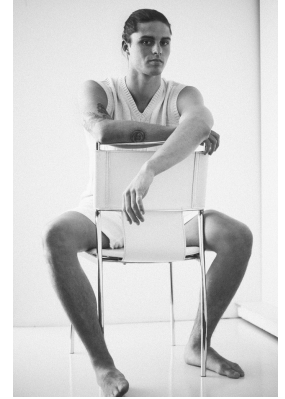

# BOSS MODELS

CAPE TOWN

## KOLA COHEN

Height: 186cm Chest: 106cm Waist: 86cm Suit: 40 R Shoe: 11 UK Hair: Brown Eyes: Brown