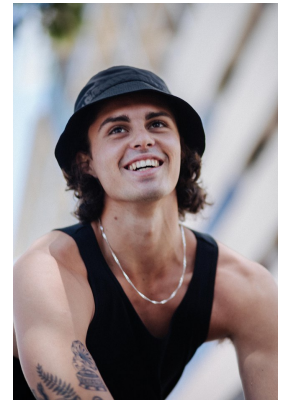

# BOSS MODELS

CAPE TOWN

## KOLA COHEN

Height: 186cm Chest: 106cm Waist: 86cm Suit: 40 R Shoe: 11 UK Hair: Brown Eyes: Brown