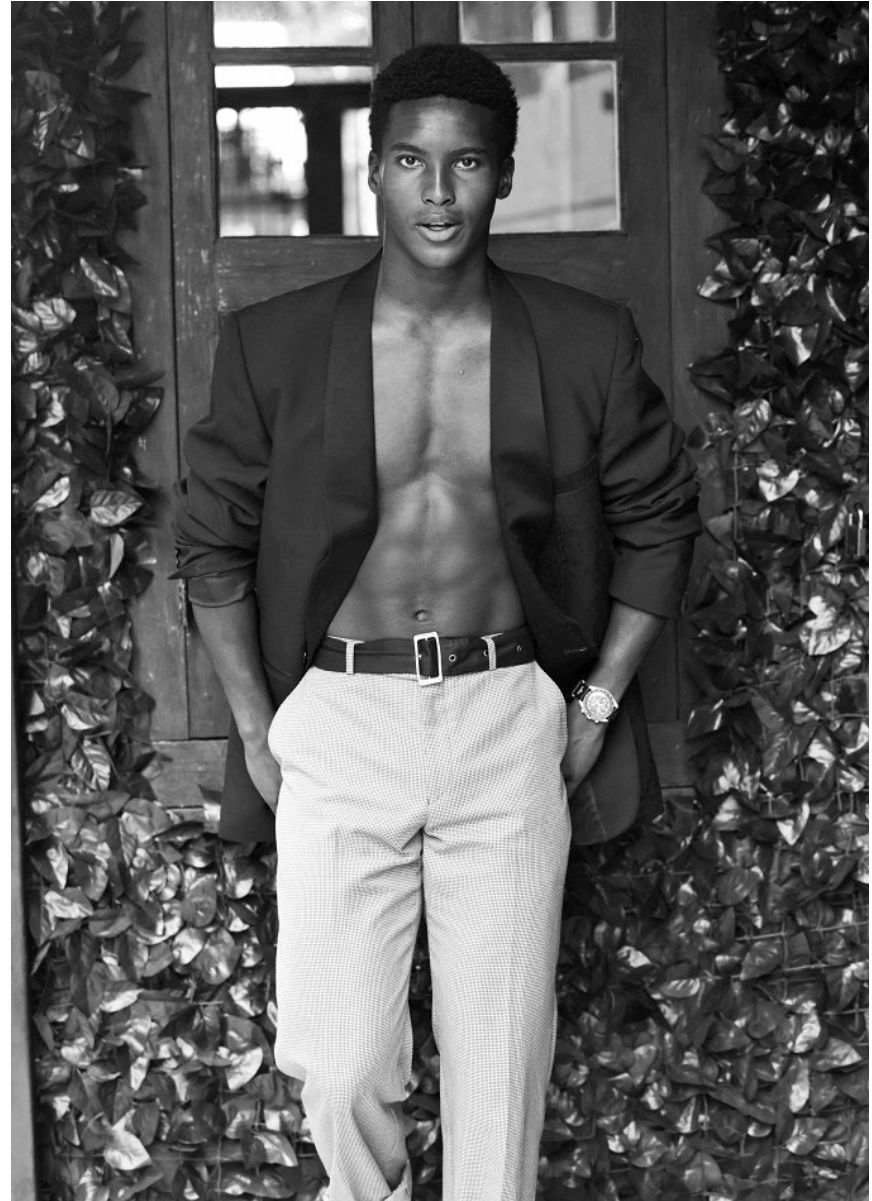

BOSS MODELS

CAPE TOWN

ENZO MANGANYI

Height: 184cm Chest: 99cm Waist: 73cm Suit: 38 R Shoe: 11 UK Hair: Black Eyes: Brown

BOSS MODELS

CAPE TOWN

ENZO MANGANYI

Height: 184cm Chest: 99cm Waist: 73cm Suit: 38 R Shoe: 11 UK Hair: Black Eyes: Brown