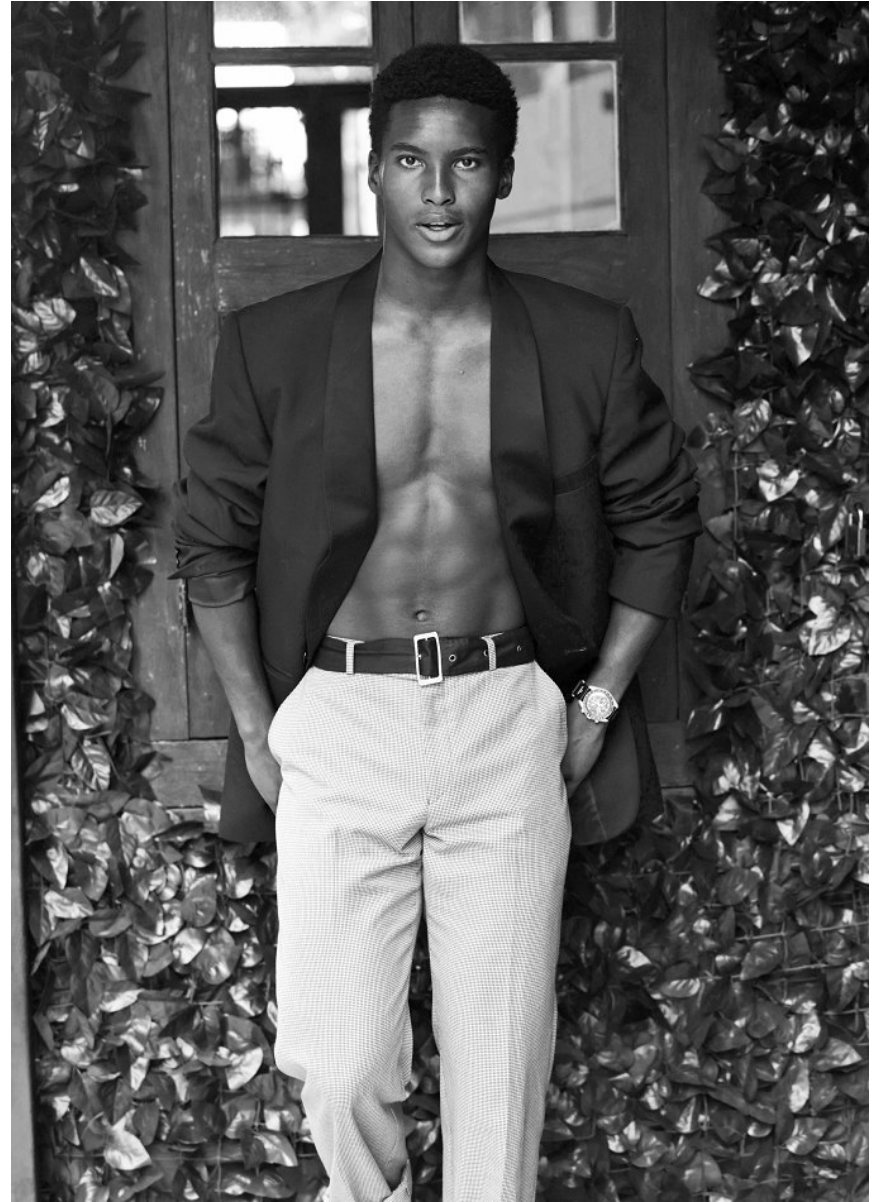

BOSS MODELS

CAPE TOWN

ENZO MANGANYI

Height: 184cm Chest: 99cm Waist: 73cm Suit: 38 R Shoe: 11 UK Hair: Black Eyes: Brown

BOSS MODELS

CAPE TOWN

ENZO MANGANYI

Height: 184cm Chest: 99cm Waist: 73cm Suit: 38 R Shoe: 11 UK Hair: Black Eyes: Brown