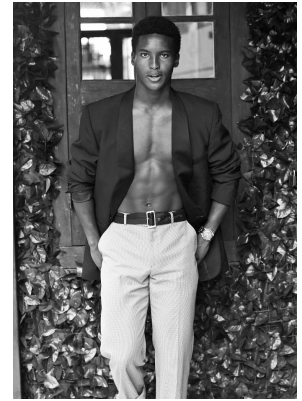

# BOSS MODELS

CAPE TOWN

## ENZO MANGANYI

Height: 184cm Chest: 99cm Waist: 73cm Suit: 38 R Shoe: 11 UK Hair: Black Eyes: Brown