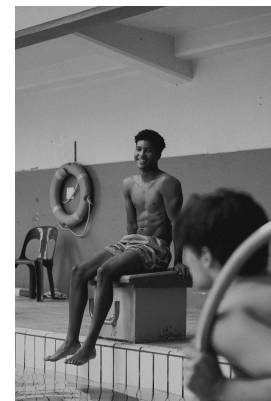

# BOSS MODELS

CAPE TOWN

## ENZO MANGANYI

Height: 184cm Chest: 99cm Waist: 73cm Suit: 38 R Shoe: 11 UK Hair: Black Eyes: Brown