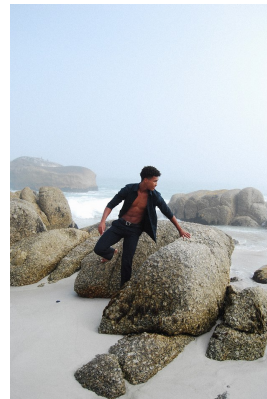

BOSS MODELS

CAPE TOWN

ENZO MANGANYI

Height: 184cm Chest: 100cm Waist: 76cm Suit: 38 R Shoe: 11 UK Hair: Black Eyes: Brown

BOSS MODELS

CAPE TOWN

ENZO MANGANYI

Height: 184cm Chest: 100cm Waist: 76cm Suit: 38 R Shoe: 11 UK Hair: Black Eyes: Brown