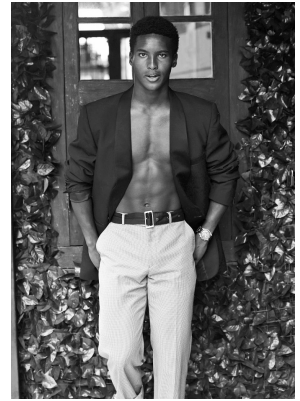

BOSS MODELS

CAPE TOWN

ENZO MANGANYI

Height: 184cm Chest: 100cm Waist: 76cm Suit: 38 R Shoe: 11 UK Hair: Black Eyes: Brown

BOSS MODELS

CAPE TOWN

ENZO MANGANYI

Height: 184cm Chest: 100cm Waist: 76cm Suit: 38 R Shoe: 11 UK Hair: Black Eyes: Brown