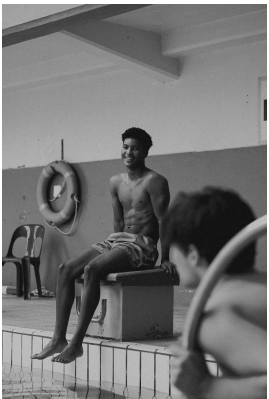

BOSS MODELS

CAPE TOWN

ENZO MANGANYI

Height: 184cm Chest: 100cm Waist: 76cm Suit: 38 R Shoe: 11 UK Hair: Black Eyes: Brown

BOSS MODELS

CAPE TOWN

ENZO MANGANYI

Height: 184cm Chest: 100cm Waist: 76cm Suit: 38 R Shoe: 11 UK Hair: Black Eyes: Brown