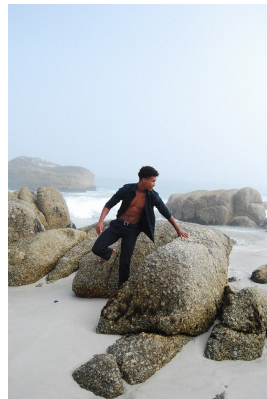

BOSS MODELS

CAPE TOWN

ENZO MANGANYI

Height: 184cm Chest: 99cm Waist: 74cm Suit: 38 R Shoe: 11 UK Hair: Black Eyes: Brown

BOSS MODELS

CAPE TOWN

ENZO MANGANYI

Height: 184cm Chest: 99cm Waist: 74cm Suit: 38 R Shoe: 11 UK Hair: Black Eyes: Brown