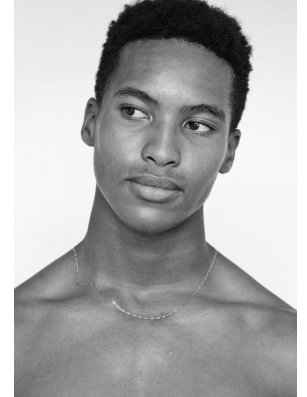

BOSS MODELS

CAPE TOWN

ENZO MANGANYI

Height: 184cm Chest: 100cm Waist: 76cm Suit: 38 R Shoe: 11 UK Hair: Black Eyes: Brown

BOSS MODELS

CAPE TOWN

ENZO MANGANYI

Height: 184cm Chest: 100cm Waist: 76cm Suit: 38 R Shoe: 11 UK Hair: Black Eyes: Brown