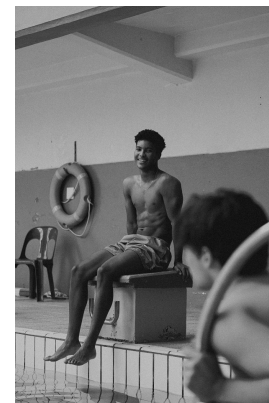

BOSS MODELS

CAPE TOWN

ENZO MANGANYI

Height: 184cm Chest: 99cm Waist: 73cm Suit: 38 R Shoe: 11 UK Hair: Black Eyes: Brown