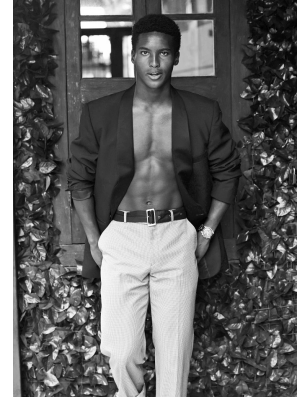

BOSS MODELS

CAPE TOWN

ENZO MANGANYI

Height: 184cm Chest: 99cm Waist: 73cm Suit: 38 R Shoe: 11 UK Hair: Black Eyes: Brown