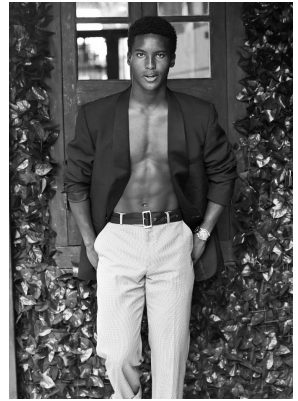

BOSS MODELS

CAPE TOWN

ENZO MANGANYI

Height: 184cm Chest: 99cm Waist: 74cm Suit: 38 R Shoe: 11 UK Hair: Black Eyes: Brown

BOSS MODELS

CAPE TOWN

ENZO MANGANYI

Height: 184cm Chest: 99cm Waist: 74cm Suit: 38 R Shoe: 11 UK Hair: Black Eyes: Brown