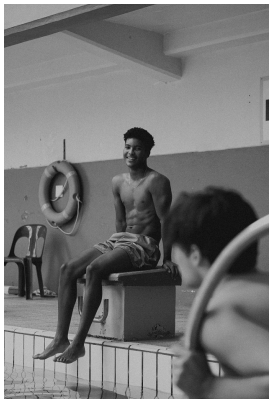

BOSS MODELS

CAPE TOWN

ENZO MANGANYI

Height: 184cm Chest: 99cm Waist: 74cm Suit: 38 R Shoe: 11 UK Hair: Black Eyes: Brown

BOSS MODELS

CAPE TOWN

ENZO MANGANYI

Height: 184cm Chest: 99cm Waist: 74cm Suit: 38 R Shoe: 11 UK Hair: Black Eyes: Brown