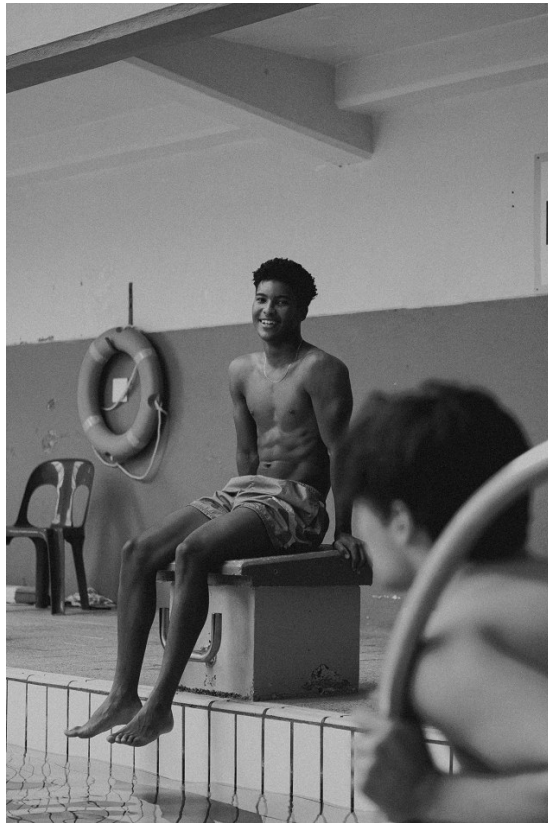

BOSS MODELS

CAPE TOWN

ENZO MANGANYI

Height: 184cm Chest: 100cm Waist: 76cm Suit: 38 R Shoe: 11 UK Hair: Black Eyes: Brown