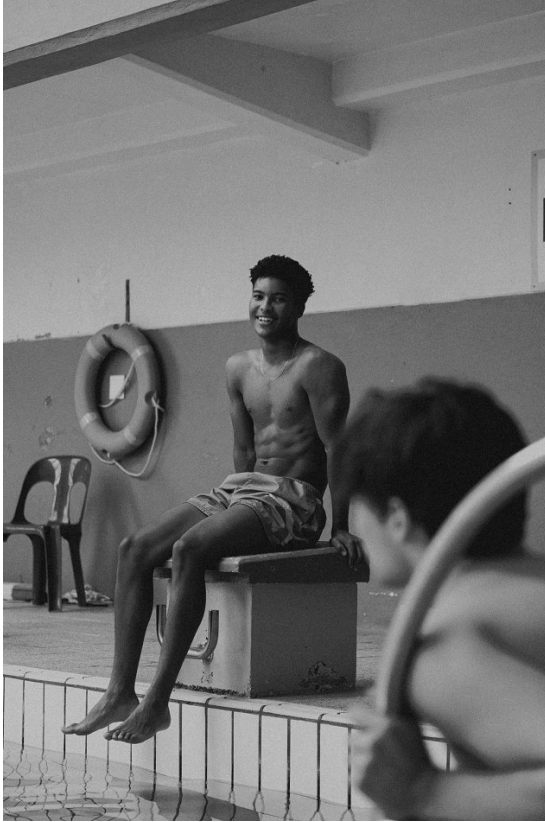

# BOSS MODELS

CAPE TOWN

ENZO MANGANYI

Height: 184cm Chest: 99cm Waist: 73cm Suit: 38 R Shoe: 11 UK Hair: Black Eyes: Brown