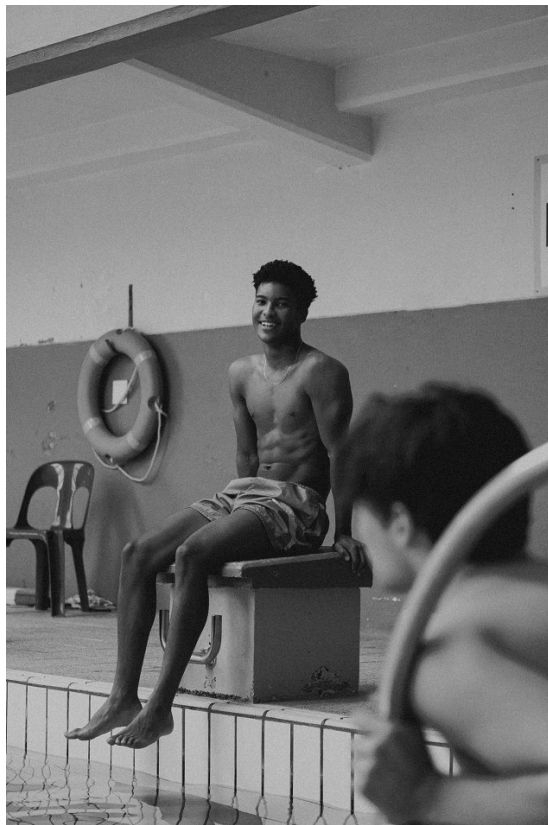

BOSS MODELS

CAPE TOWN

ENZO MANGANYI

Height: 184cm Chest: 99cm Waist: 74cm Suit: 38 R Shoe: 11 UK Hair: Black Eyes: Brown

BOSS MODELS

CAPE TOWN

ENZO MANGANYI

Height: 184cm Chest: 99cm Waist: 74cm Suit: 38 R Shoe: 11 UK Hair: Black Eyes: Brown