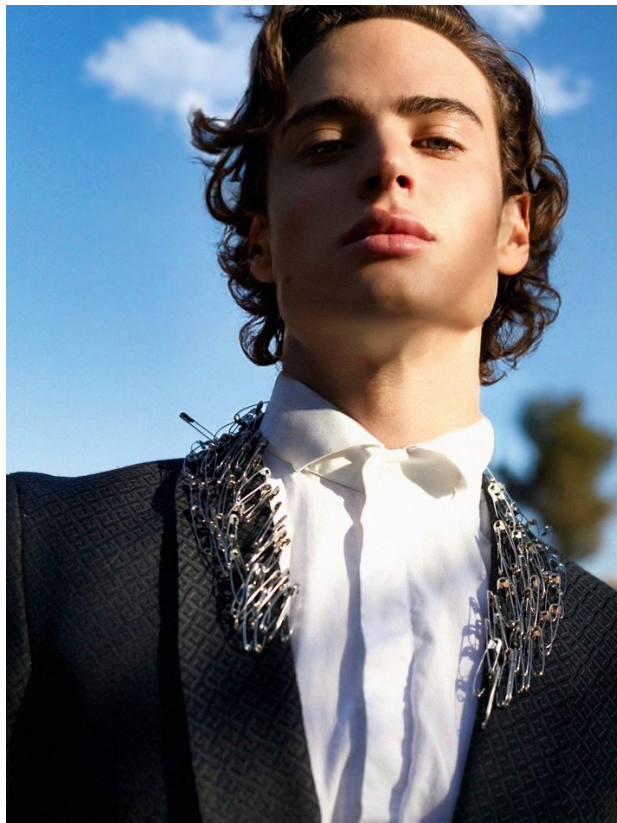

BOSS MODELS

CAPE TOWN

KYLE VAN ASWEGEN

Height: 186cm Chest: 99cm Waist: 73cm Suit: 40 L Shoe: 9 UK Hair: Blonde Eyes: Blue

BOSS MODELS

CAPE TOWN

KYLE VAN ASWEGEN

Height: 186cm Chest: 99cm Waist: 73cm Suit: 40 L Shoe: 9 UK Hair: Blonde Eyes: Blue