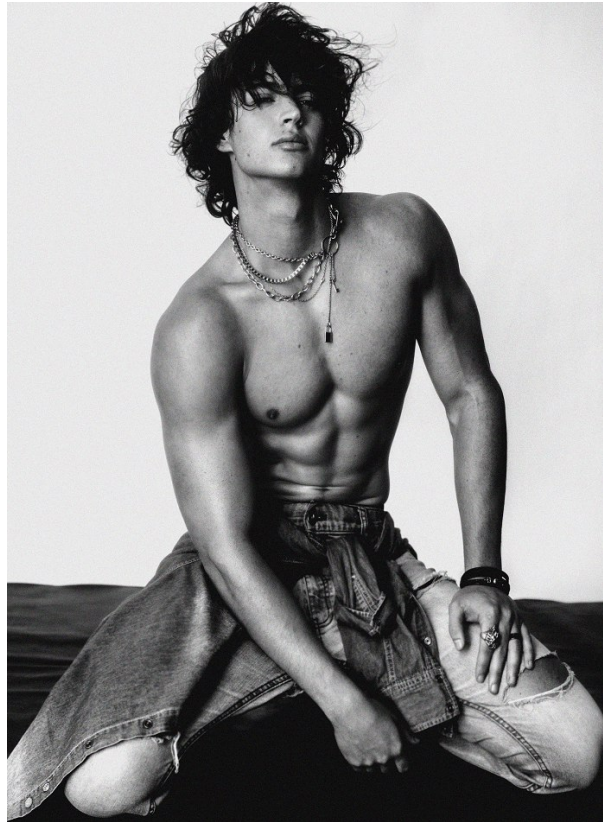

BOSS MODELS

CAPE TOWN

KYLE VAN ASWEGEN

Height: 186cm Chest: 99cm Waist: 73cm Suit: 40 L Shoe: 9 UK Hair: Blonde Eyes: Blue

BOSS MODELS

CAPE TOWN

KYLE VAN ASWEGEN

Height: 186cm Chest: 99cm Waist: 73cm Suit: 40 L Shoe: 9 UK Hair: Blonde Eyes: Blue