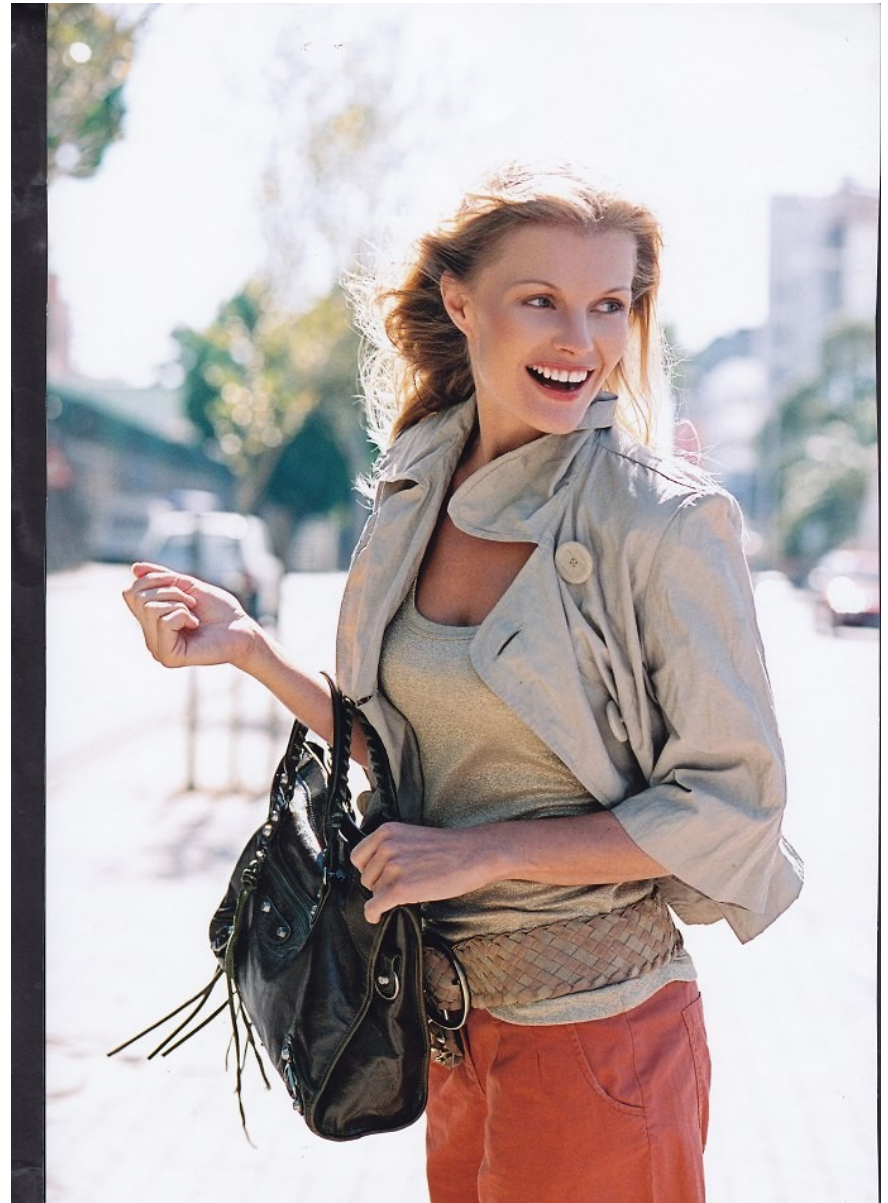

W MANAGEMENT

A Division Of Boss Models

CHANTAL HULLEY

Height: 171cm Bust: 87cm Waist: 68cm Hips: 90cm Shoe: 6 UK Hair: Light Blonde Eyes: Blue