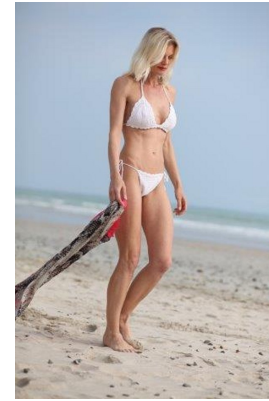

## CHANTAL HULLEY

Height: 171cm Bust: 87cm Waist: 68cm Hips: 90cm Shoe: 6 UK Hair: Light Blonde Eyes: Blue