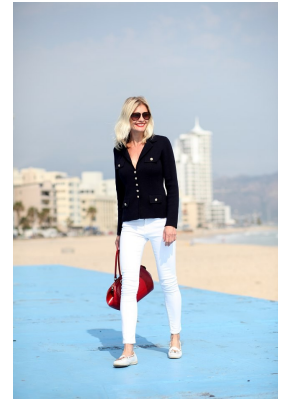

W MANAGEMENT

A Division Of Boss Models

CHANTAL HULLEY

Height: 171cm Bust: 87cm Waist: 68cm Hips: 90cm Shoe: 6 UK Hair: Light Blonde Eyes: Blue

W MANAGEMENT

A Division Of Boss Models

CHANTAL HULLEY

Height: 171cm Bust: 87cm Waist: 68cm Hips: 90cm Shoe: 6 UK Hair: Light Blonde Eyes: Blue