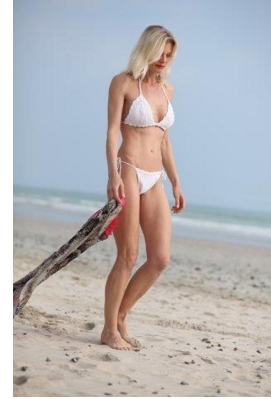

W MANAGEMENT

A Division Of Boss Models

CHANTAL HULLEY

Height: 171cm Bust: 87cm Waist: 68cm Hips: 90cm Shoe: 6 UK Hair: Light Blonde Eyes: Blue

W MANAGEMENT

A Division Of Boss Models

CHANTAL HULLEY

Height: 171cm Bust: 87cm Waist: 68cm Hips: 90cm Shoe: 6 UK Hair: Light Blonde Eyes: Blue