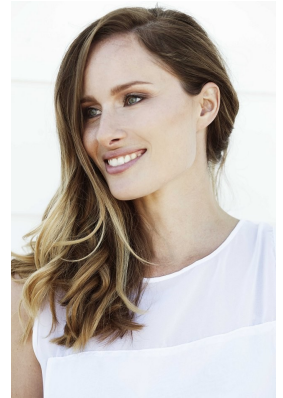

W MANAGEMENT

A Division Of Boss Models

HAZEL JOUBERT

Height: 178cm Bust: 102cm Waist: 85cm Hips: 109cm Shoe: 7 UK Hair: Brunette Eyes: Green

W MANAGEMENT

A Division Of Boss Models

HAZEL JOUBERT

Height: 178cm Bust: 102cm Waist: 85cm Hips: 109cm Shoe: 7 UK Hair: Brunette Eyes: Green

W MANAGEMENT

A Division Of Boss Models

HAZEL JOUBERT

Height: 178cm Bust: 102cm Waist: 85cm Hips: 109cm Shoe: 7 UK Hair: Brunette Eyes: Green