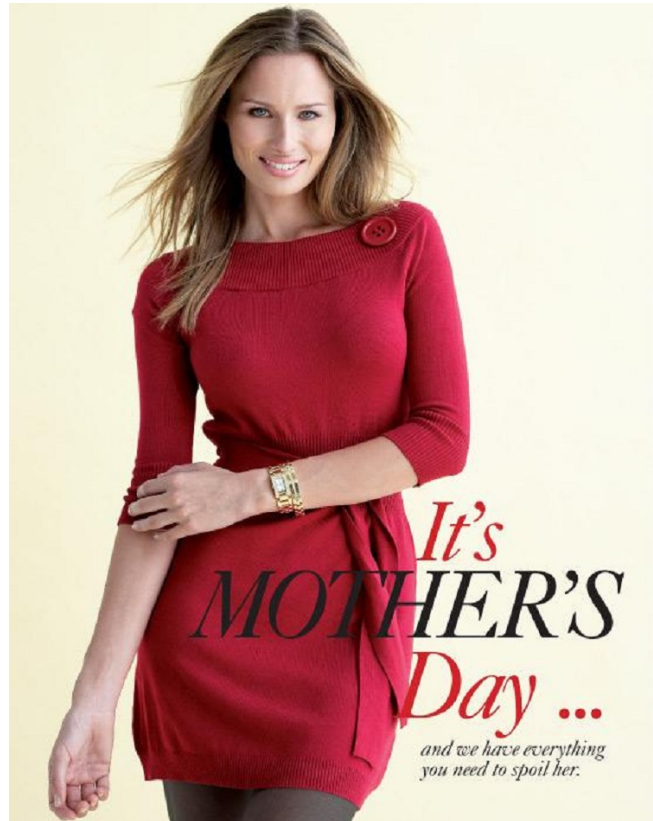

W MANAGEMENT

A Division Of Boss Models

HAZEL JOUBERT

Height: 178cm Bust: 102cm Waist: 85cm Hips: 109cm Shoe: 7 UK Hair: Brunette Eyes: Green

W MANAGEMENT

A Division Of Boss Models

HAZEL JOUBERT

Height: 178cm Bust: 102cm Waist: 85cm Hips: 109cm Shoe: 7 UK Hair: Brunette Eyes: Green