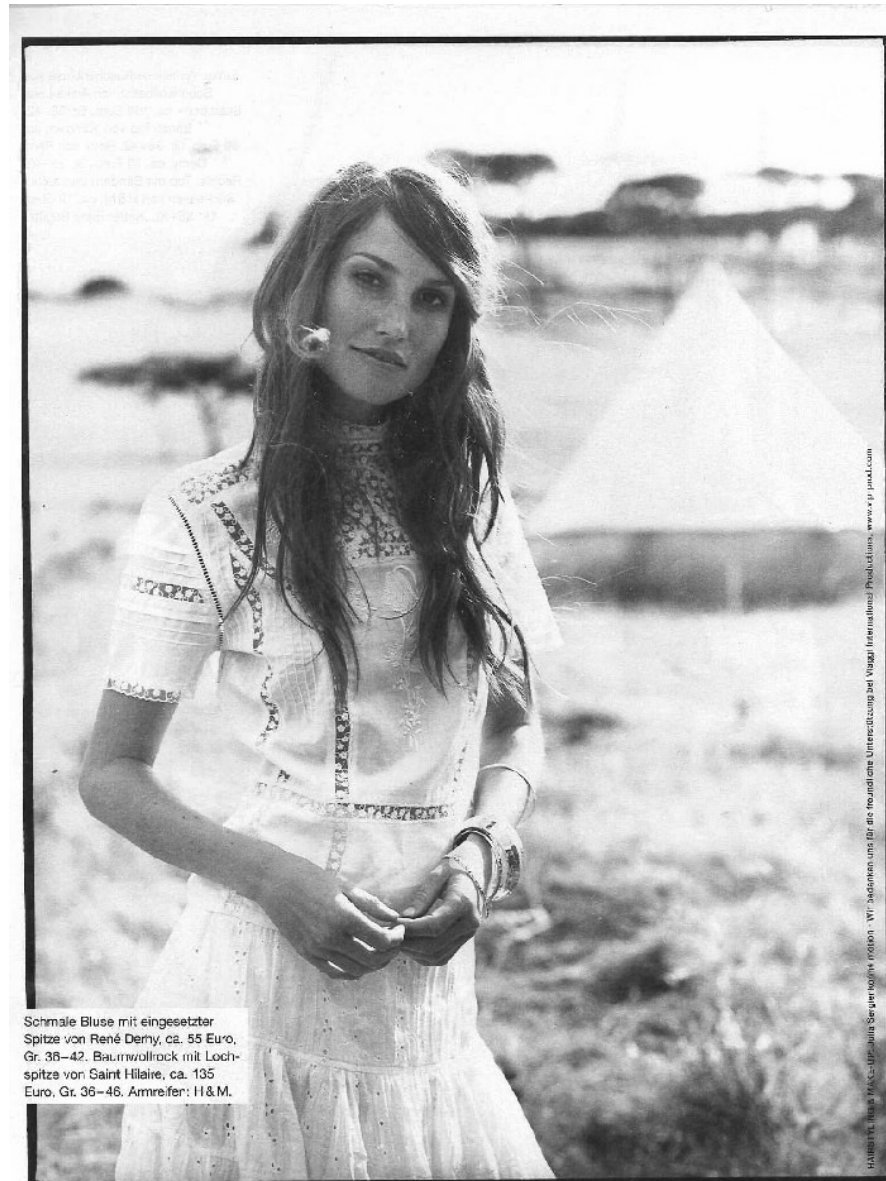

LINDI HINGSTON

W MANAGEMENT

A Division Of Boss Models

Schmale Bluse mit eingesetzter Spitze von René Derby, ca. 55 Euro, Gr. 36-42. Baumwollrock mit Lochspitze von Saint Hilaire, ca. 135 Euro, Gr. 36-46. Armreifer: H&M.

LINDI HINGSTON

Height: 170cm Bust: 86cm Waist: 60cm Hips: 88cm Shoe: 5 UK