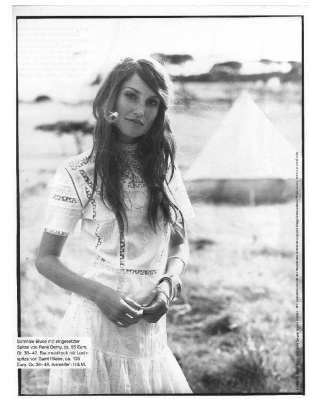

# W MANAGEMENT

A Division Of Boss Models

LINDI HINGSTON

Height: 170cm Bust: 86cm Waist: 60cm Hips: 88cm Shoe: 5 UK

## LINDI HINGSTON

Height: 170cm Bust: 86cm Waist: 60cm Hips: 88cm Shoe: 5 UK