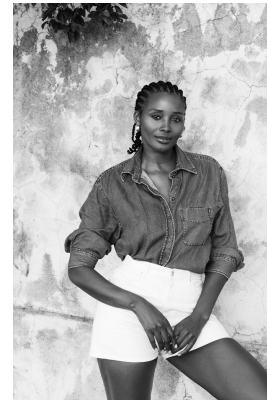

W MANAGEMENT

A Division Of Boss Models

POPPY XABA

Height: 180cm Bust: 92cm Waist: 75cm Hips: 109cm Shoe: 7 UK Hair: Grey-Black Eyes: Brown