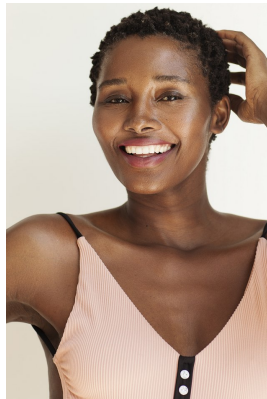

W MANAGEMENT

A Division Of Boss Models

POPPY XABA

Height: 180cm Bust: 92cm Waist: 75cm Hips: 109cm Shoe: 7 UK Hair: Grey-Black Eyes: Brown

W MANAGEMENT

A Division Of Boss Models

POPPY XABA

Height: 180cm Bust: 92cm Waist: 75cm Hips: 109cm Shoe: 7 UK Hair: Grey-Black Eyes: Brown