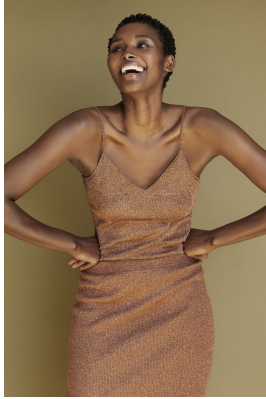

W MANAGEMENT

A Division Of Boss Models

POPPY XABA

Height: 180cm Bust: 92cm Waist: 75cm Hips: 109cm Shoe: 7 UK Hair: Grey-Black Eyes: Brown

W MANAGEMENT

A Division Of Boss Models

POPPY XABA

Height: 180cm Bust: 92cm Waist: 75cm Hips: 109cm Shoe: 7 UK Hair: Grey-Black Eyes: Brown