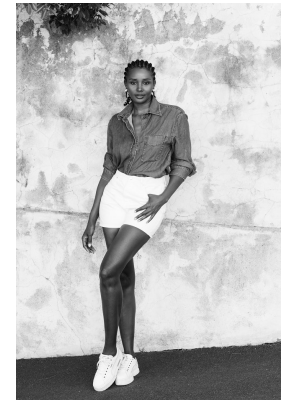

W MANAGEMENT

A Division Of Boss Models

POPPY XABA

Height: 180cm Bust: 92cm Waist: 75cm Hips: 109cm Shoe: 7 UK Hair: Grey-Black Eyes: Brown