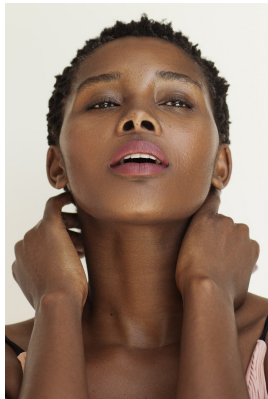

W MANAGEMENT

A Division Of Boss Models

POPPY XABA

Height: 180cm Bust: 92cm Waist: 75cm Hips: 109cm Shoe: 7 UK Hair: Grey-Black Eyes: Brown

W MANAGEMENT

A Division Of Boss Models

POPPY XABA

Height: 180cm Bust: 92cm Waist: 75cm Hips: 109cm Shoe: 7 UK Hair: Grey-Black Eyes: Brown