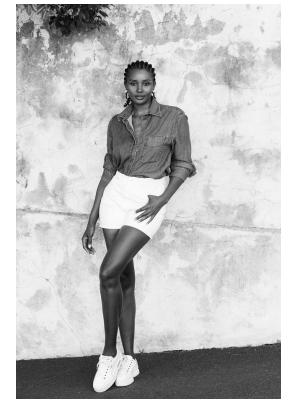

W MANAGEMENT

A Division Of Boss Models

POPPY XABA

Height: 180cm Bust: 92cm Waist: 75cm Hips: 109cm Shoe: 7 UK Hair: Grey-Black Eyes: Brown

W MANAGEMENT

A Division Of Boss Models

POPPY XABA

Height: 180cm Bust: 92cm Waist: 75cm Hips: 109cm Shoe: 7 UK Hair: Grey-Black Eyes: Brown