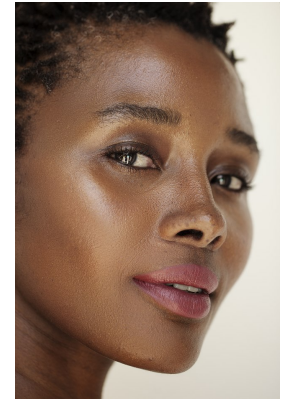

W MANAGEMENT

A Division Of Boss Models

POPPY XABA

Height: 180cm Bust: 92cm Waist: 75cm Hips: 109cm Shoe: 7 UK Hair: Grey-Black Eyes: Brown

W MANAGEMENT

A Division Of Boss Models

POPPY XABA

Height: 180cm Bust: 92cm Waist: 75cm Hips: 109cm Shoe: 7 UK Hair: Grey-Black Eyes: Brown