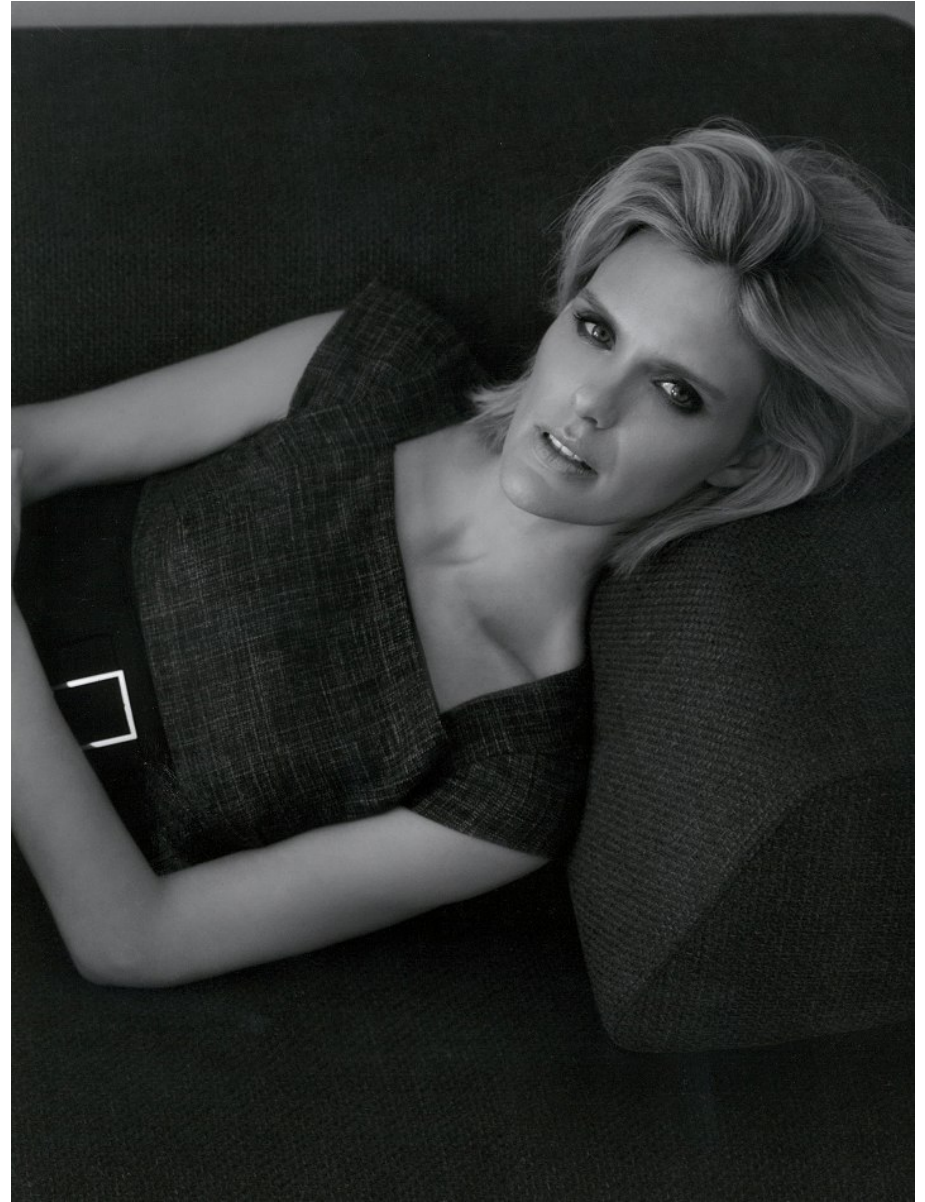

W MANAGEMENT

A Division Of Boss Models

HENRI LANDON

Height: 172cm Bust: 90cm Waist: 73cm Hips: 100cm Shoe: 6 UK Hair: Blonde Eyes: Blue