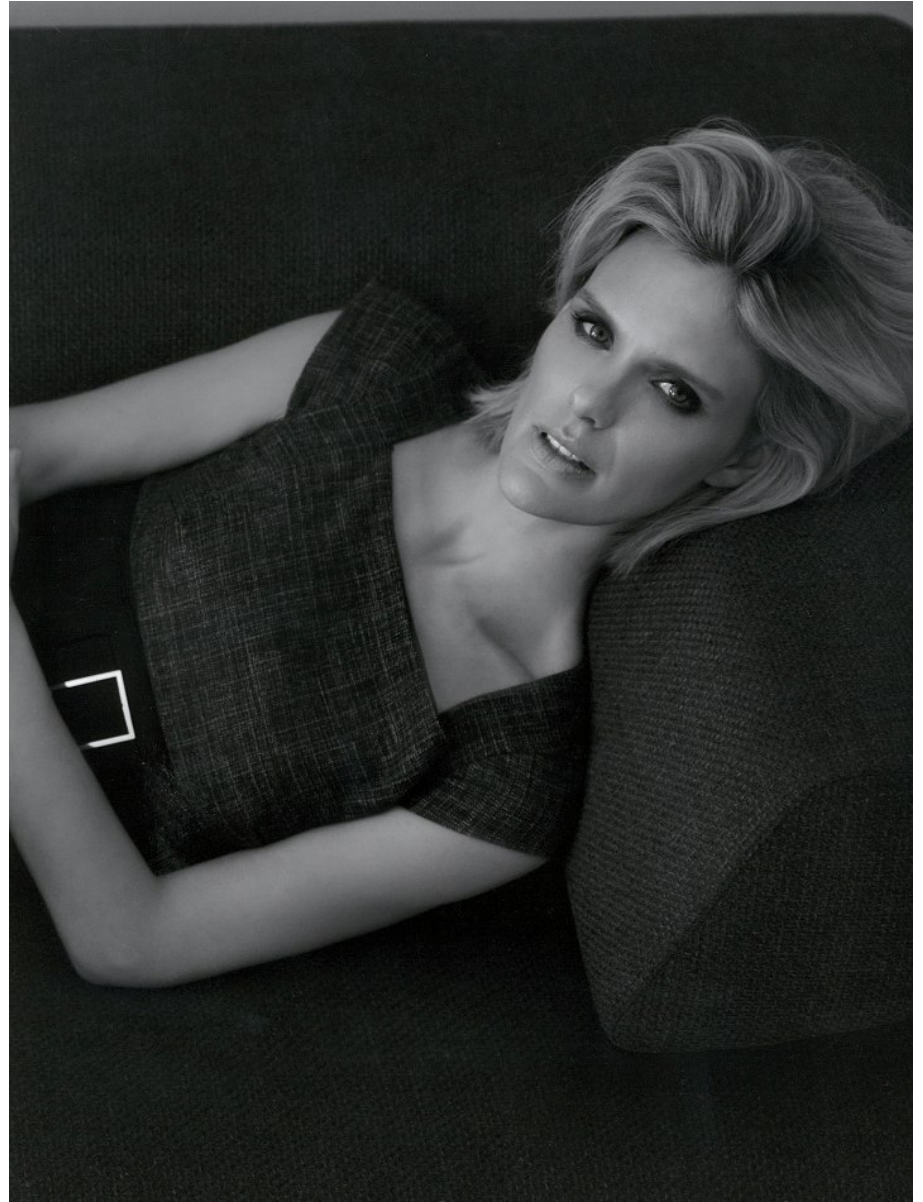

W MANAGEMENT

A Division Of Boss Models

HENRI LANDON

Height: 172cm Bust: 90cm Waist: 73cm Hips: 100cm Shoe: 6 UK Hair: Blonde Eyes: Blue