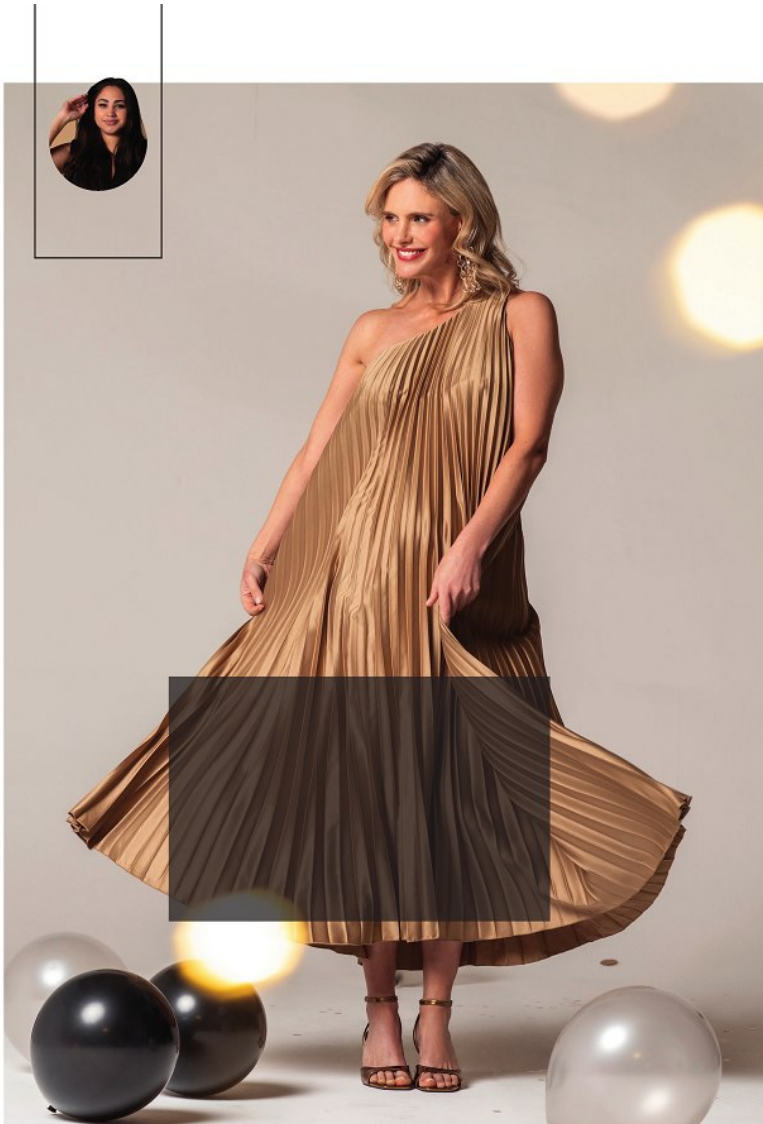

W MANAGEMENT

A Division Of Boss Models

HENRI LANDON

Height: 172cm Bust: 90cm Waist: 73cm Hips: 100cm Shoe: 6 UK Hair: Blonde Eyes: Blue