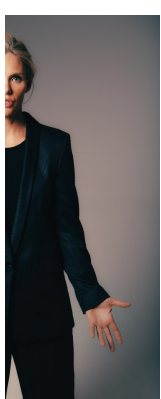

## HENRI LANDON

Height: 172cm Bust: 90cm Waist: 73cm Hips: 100cm Shoe: 6 UK Hair: Blonde Eyes: Blue