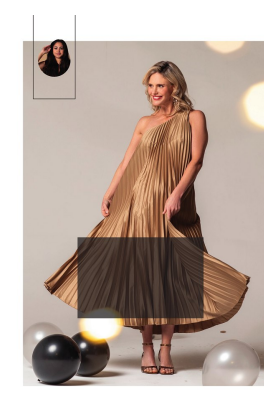

## HENRI LANDON

Height: 172cm Bust: 90cm Waist: 73cm Hips: 100cm Shoe: 6 UK Hair: Blonde Eyes: Blue