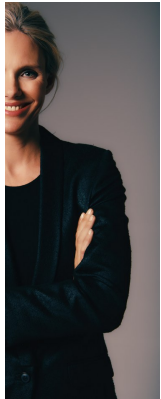

## HENRI LANDON

Height: 172cm Bust: 90cm Waist: 73cm Hips: 100cm Shoe: 6 UK Hair: Blonde Eyes: Blue