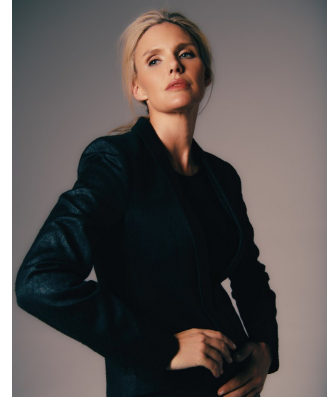

## HENRI LANDON

Height: 172cm Bust: 90cm Waist: 73cm Hips: 100cm Shoe: 6 UK Hair: Blonde Eyes: Blue