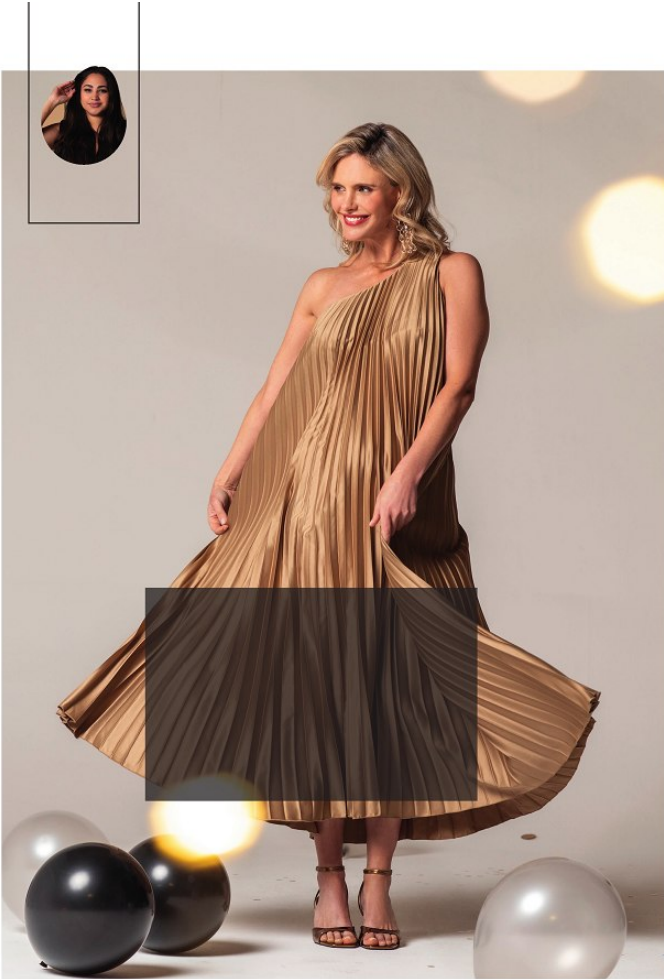

W MANAGEMENT

A Division Of Boss Models

HENRI LANDON

Height: 172cm Bust: 90cm Waist: 73cm Hips: 100cm Shoe: 6 UK Hair: Blonde Eyes: Blue