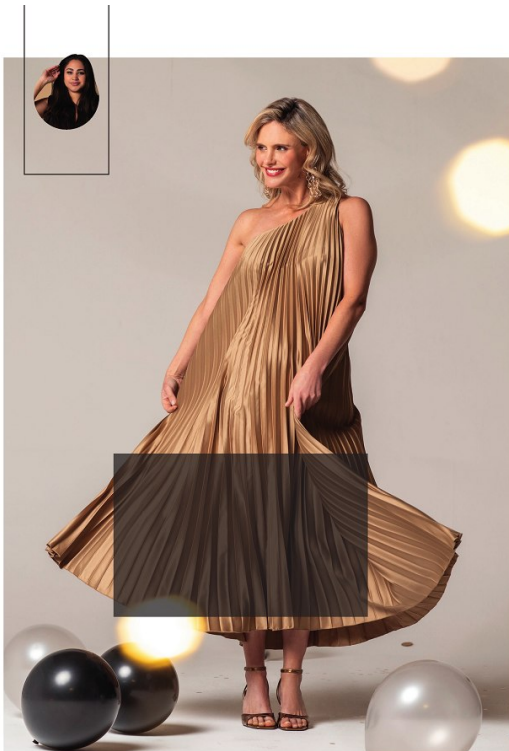

W MANAGEMENT

A Division Of Boss Models

HENRI LANDON

Height: 172cm Bust: 90cm Waist: 73cm Hips: 100cm Shoe: 6 UK Hair: Blonde Eyes: Blue