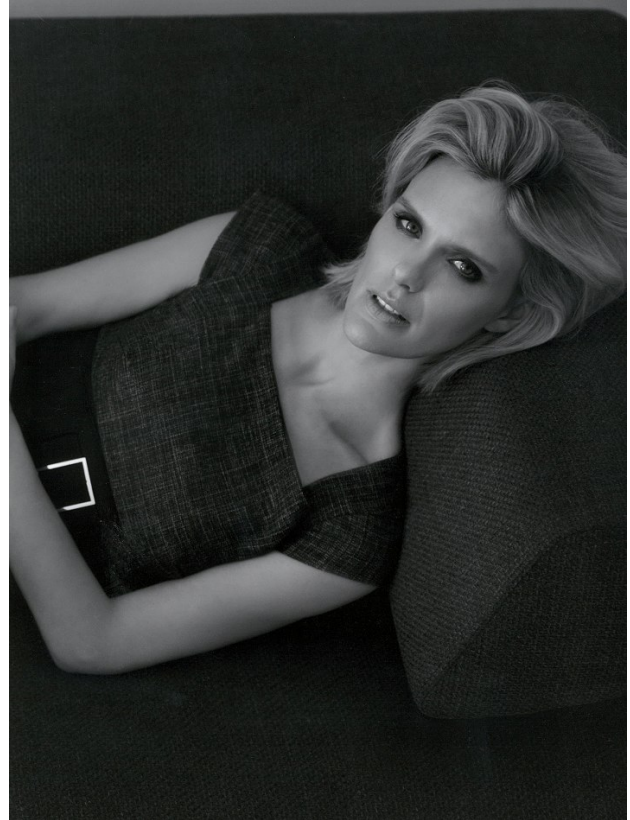

W MANAGEMENT

A Division Of Boss Models

HENRI LANDON

Height: 172cm Bust: 90cm Waist: 73cm Hips: 100cm Shoe: 6 UK Hair: Blonde Eyes: Blue