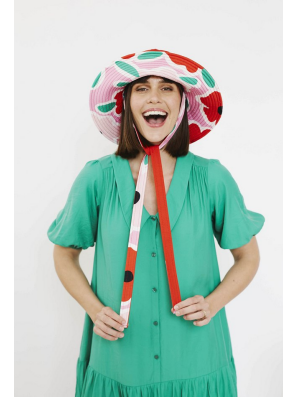

W MANAGEMENT

A Division Of Boss Models

JANA KLEYN

Height: 175cm Bust: 86cm Waist: 76cm Hips: 97cm Shoe: 7 UK Hair: Brown Eyes: Hazel