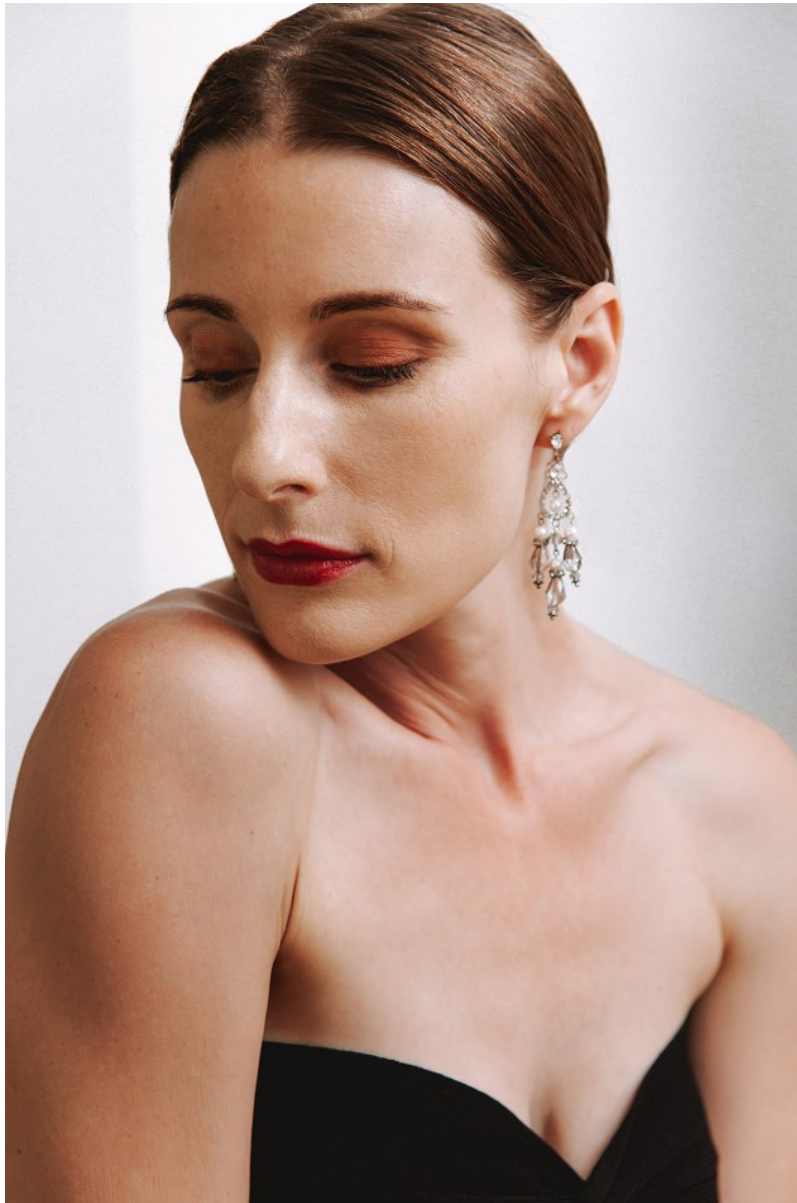

W MANAGEMENT

A Division Of Boss Models

CHANTALLE SENEKAL

Height: 177cm Bust: 89cm Waist: 65cm Hips: 92cm Shoe: 7 UK Hair: Brown Eyes: Green

W MANAGEMENT

A Division Of Boss Models

CHANTALLE SENEKAL

Height: 177cm Bust: 89cm Waist: 65cm Hips: 92cm Shoe: 7 UK Hair: Brown Eyes: Green