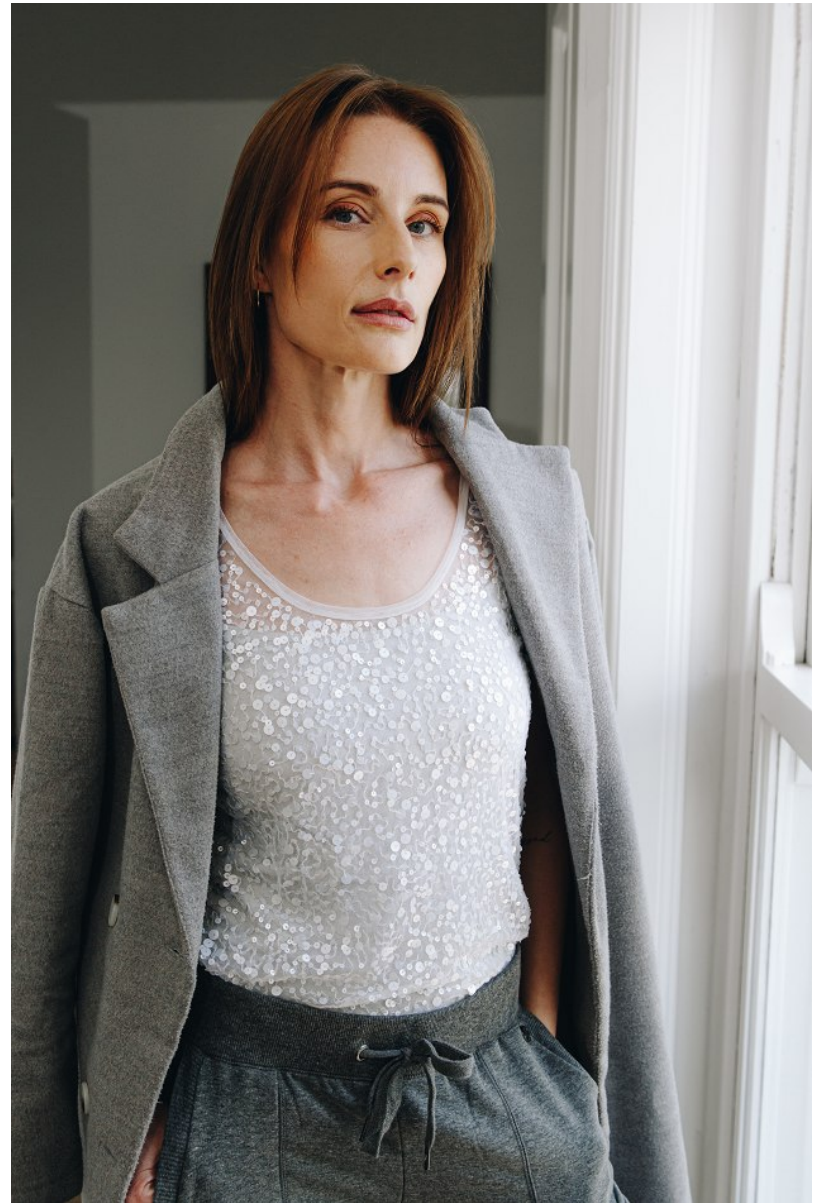

W MANAGEMENT

A Division Of Boss Models

CHANTALLE SENEKAL

Height: 177cm Bust: 89cm Waist: 65cm Hips: 92cm Shoe: 7 UK Hair: Brown Eyes: Green