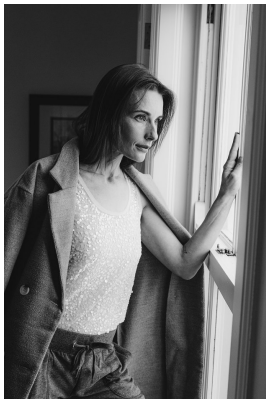

## CHANTALLE SENEKAL

Height: 177cm Bust: 89cm Waist: 65cm Hips: 92cm Shoe: 7 UK Hair: Brown Eyes: Green