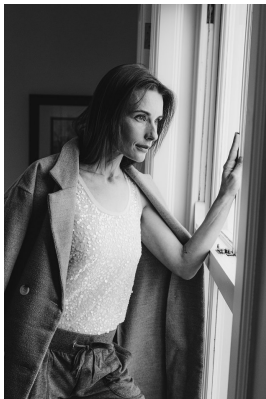

W MANAGEMENT

A Division Of Boss Models

CHANTALLE SENEKAL

Height: 177cm Bust: 89cm Waist: 65cm Hips: 92cm Shoe: 7 UK Hair: Brown Eyes: Green