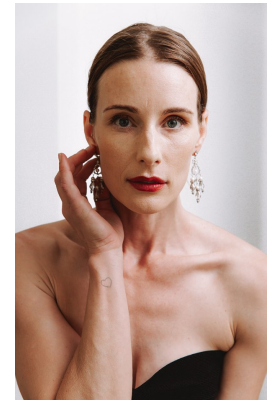

W MANAGEMENT

A Division Of Boss Models

CHANTALLE SENEKAL

Height: 177cm Bust: 89cm Waist: 65cm Hips: 92cm Shoe: 7 UK Hair: Brown Eyes: Green