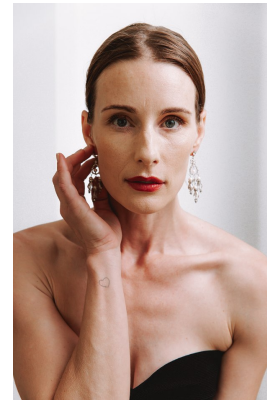

W MANAGEMENT

A Division Of Boss Models

CHANTALLE SENEKAL

Height: 177cm Bust: 89cm Waist: 65cm Hips: 92cm Shoe: 7 UK Hair: Brown Eyes: Green