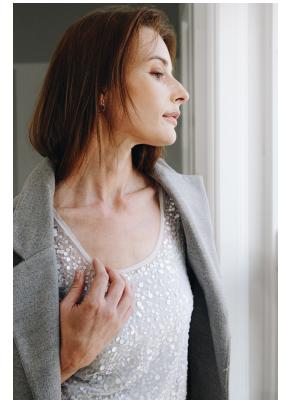

W MANAGEMENT

A Division Of Boss Models

CHANTALLE SENEKAL

Height: 177cm Bust: 89cm Waist: 65cm Hips: 92cm Shoe: 7 UK Hair: Brown Eyes: Green