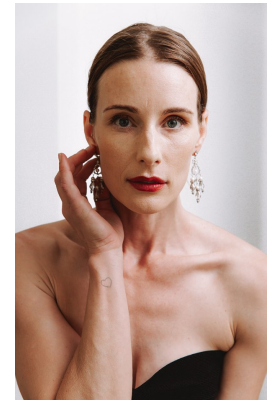

## CHANTALLE SENEKAL

Height: 177cm Bust: 89cm Waist: 65cm Hips: 92cm Shoe: 7 UK Hair: Brown Eyes: Green