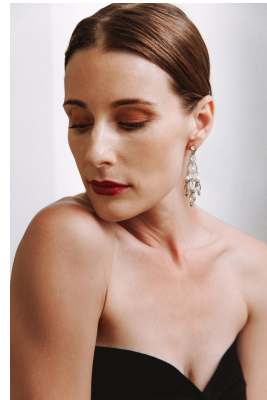

## CHANTALLE SENEKAL

Height: 177cm Bust: 89cm Waist: 65cm Hips: 92cm Shoe: 7 UK Hair: Brown Eyes: Green