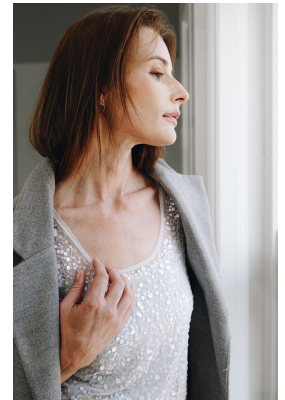

## CHANTALLE SENEKAL

Height: 177cm Bust: 89cm Waist: 65cm Hips: 92cm Shoe: 7 UK Hair: Brown Eyes: Green