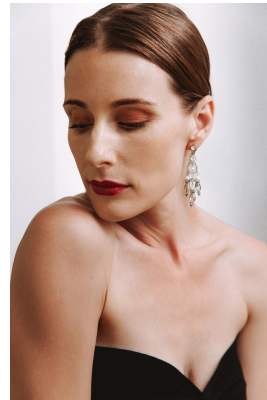

W MANAGEMENT

A Division Of Boss Models

CHANTALLE SENEKAL

Height: 177cm Bust: 89cm Waist: 65cm Hips: 92cm Shoe: 7 UK Hair: Brown Eyes: Green