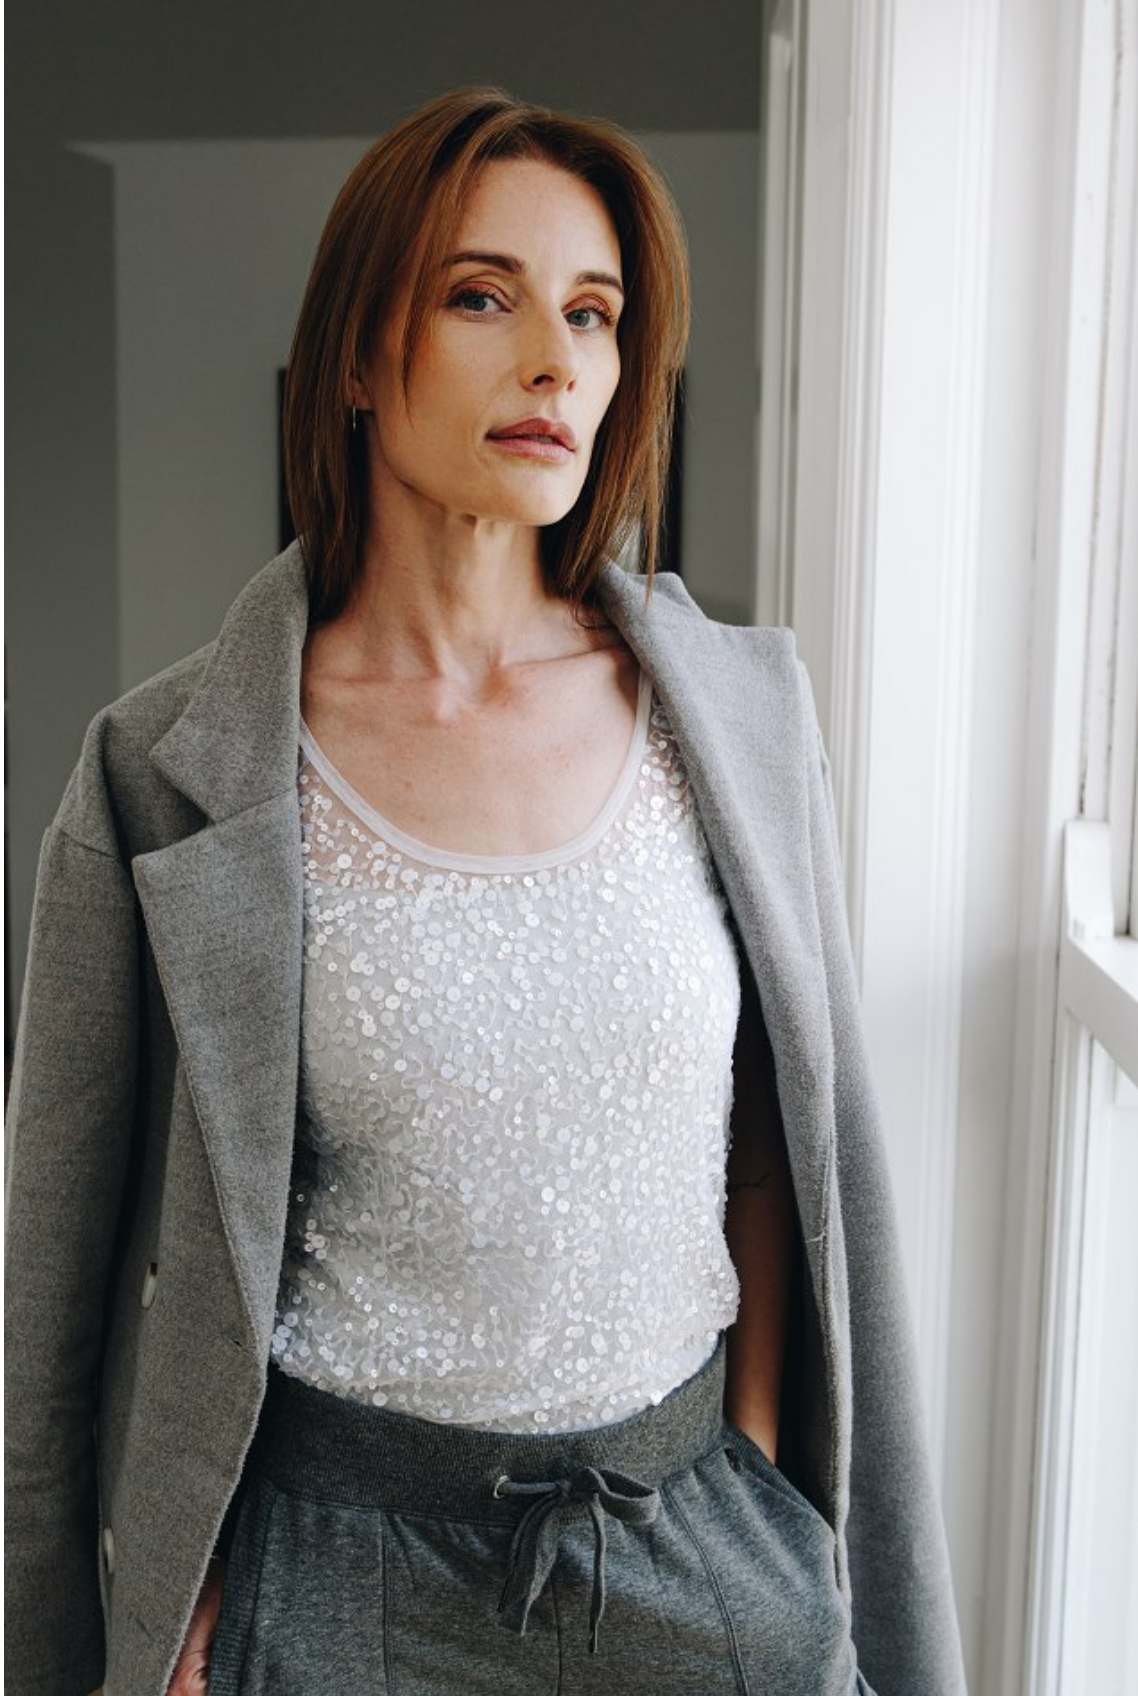

CHANTALLE SENEKAL

W MANAGEMENT

A Division Of Boss Models

CHANTALLE SENEKAL

Height: 177cm Bust: 89cm Waist: 65cm Hips: 92cm Shoe: 7 UK Hair: Brown Eyes: Green