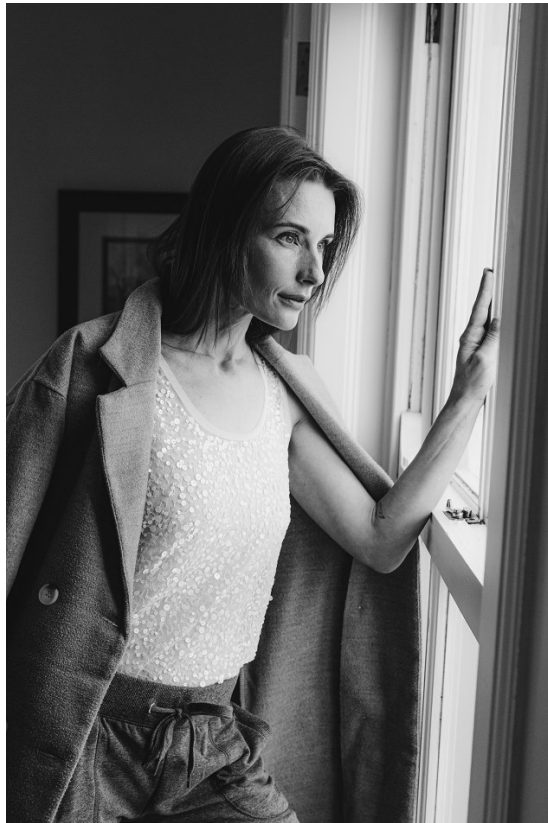

W MANAGEMENT

A Division Of Boss Models

CHANTALLE SENEKAL

Height: 177cm Bust: 89cm Waist: 65cm Hips: 92cm Shoe: 7 UK Hair: Brown Eyes: Green

W MANAGEMENT

A Division Of Boss Models

CHANTALLE SENEKAL

Height: 177cm Bust: 89cm Waist: 65cm Hips: 92cm Shoe: 7 UK Hair: Brown Eyes: Green