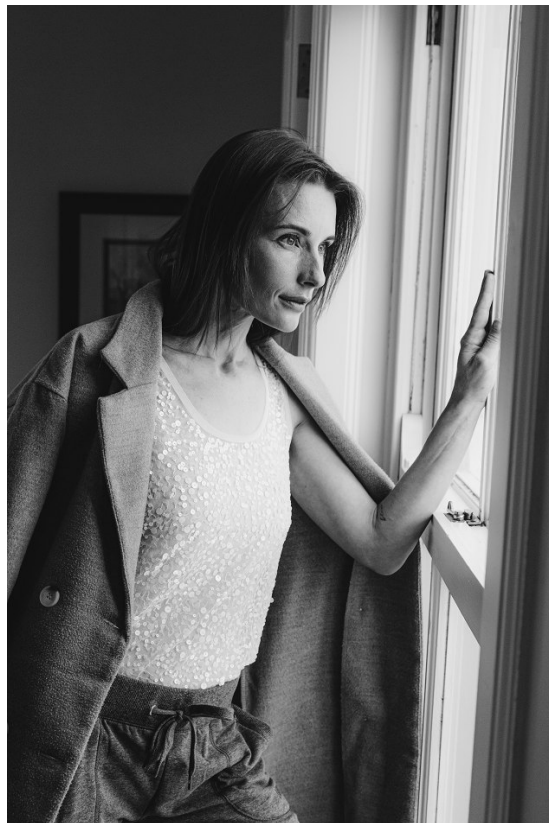

W MANAGEMENT

A Division Of Boss Models

CHANTALLE SENEKAL

Height: 177cm Bust: 89cm Waist: 65cm Hips: 92cm Shoe: 7 UK Hair: Brown Eyes: Green

W MANAGEMENT

A Division Of Boss Models

CHANTALLE SENEKAL

Height: 177cm Bust: 89cm Waist: 65cm Hips: 92cm Shoe: 7 UK Hair: Brown Eyes: Green