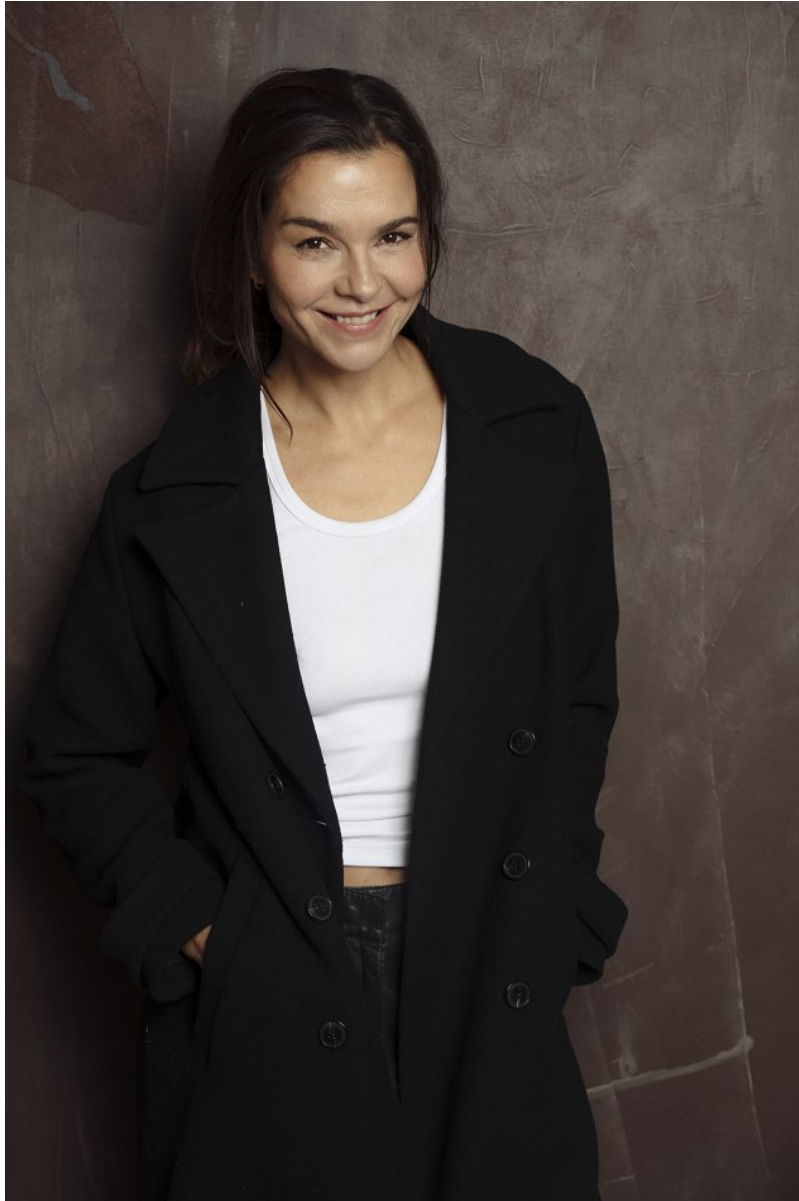

W MANAGEMENT

A Division Of Boss Models

SUSAN HOECKE

Height: 178cm Bust: 85cm Waist: 64cm Hips: 95cm Shoe: 7 UK Hair: Dark Brown Eyes: Brown

W MANAGEMENT

A Division Of Boss Models

SUSAN HOECKE

Height: 178cm Bust: 85cm Waist: 64cm Hips: 95cm Shoe: 7 UK Hair: Dark Brown Eyes: Brown