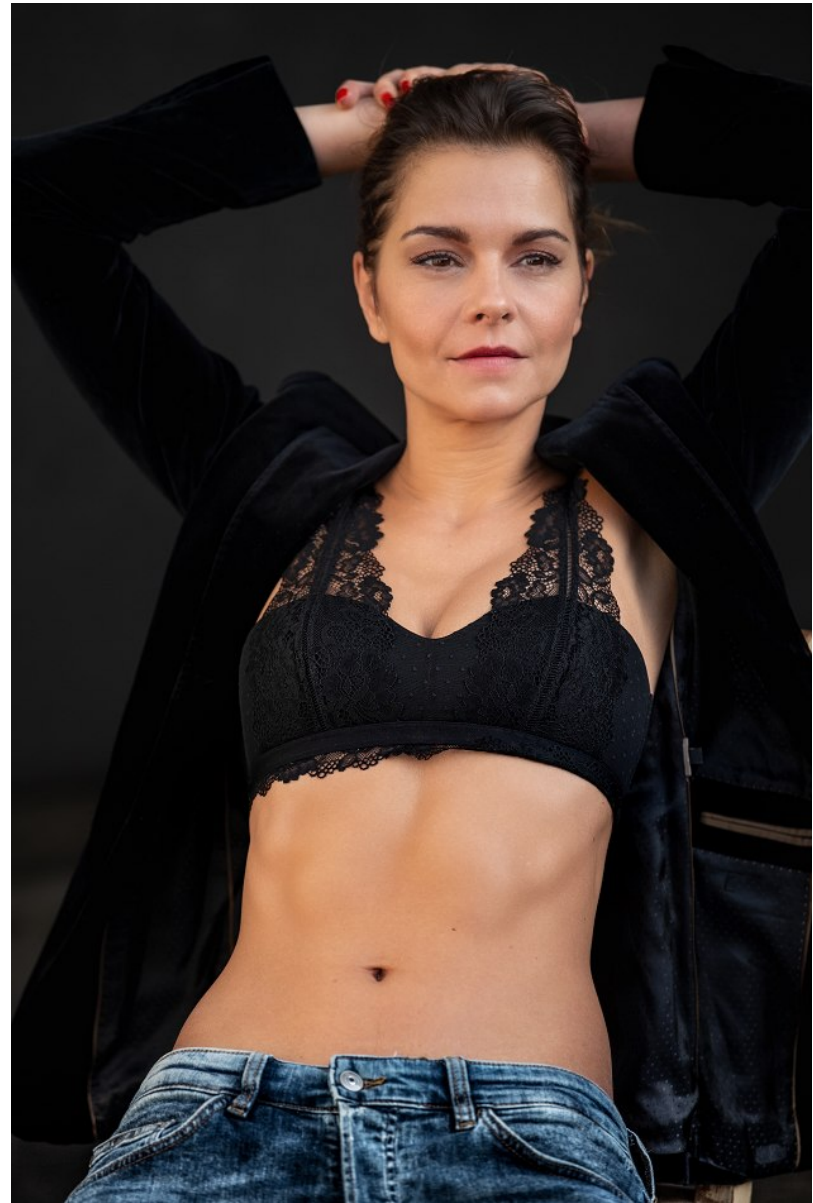

W MANAGEMENT

A Division Of Boss Models

SUSAN HOECKE

Height: 178cm Bust: 85cm Waist: 64cm Hips: 95cm Shoe: 7 UK Hair: Dark Brown Eyes: Brown