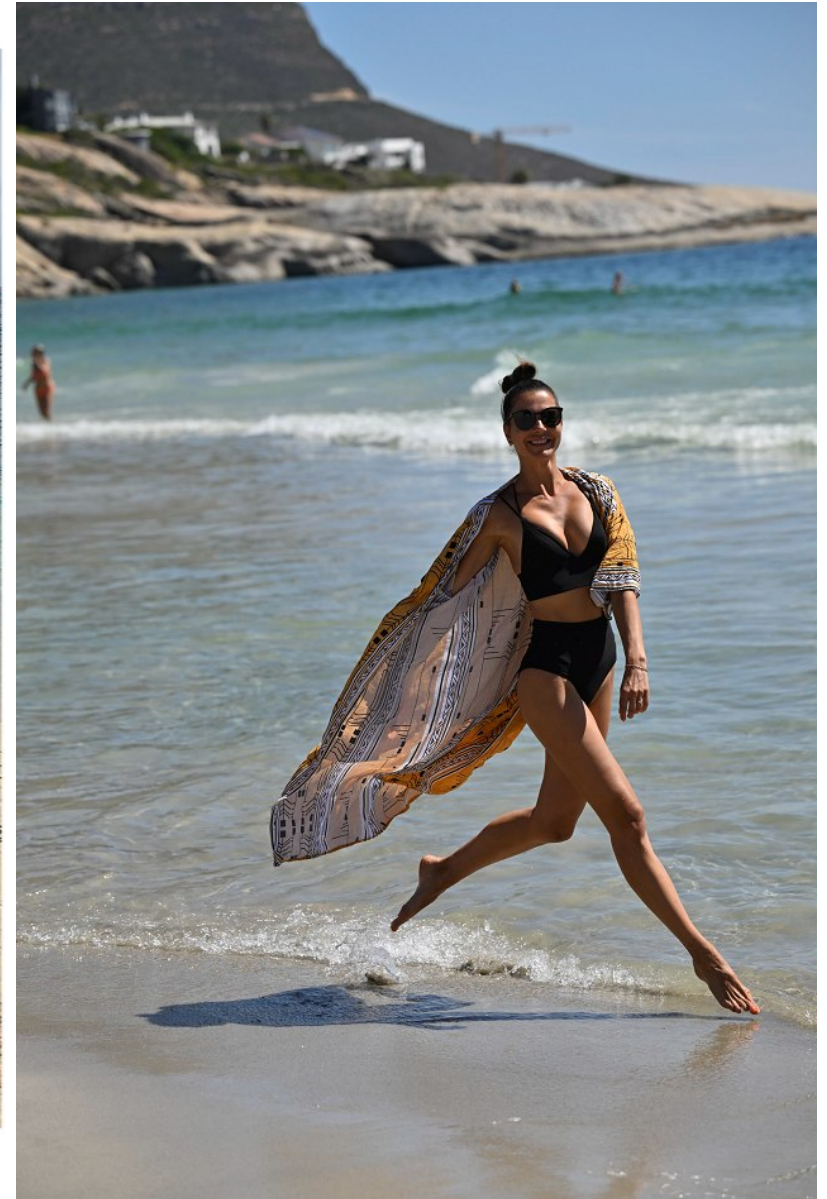

W MANAGEMENT

A Division Of Boss Models

Height: 178cm Bust: 85cm Waist: 64cm Hips: 95cm Shoe: 7 UK Hair: Dark Brown Eyes: Brown