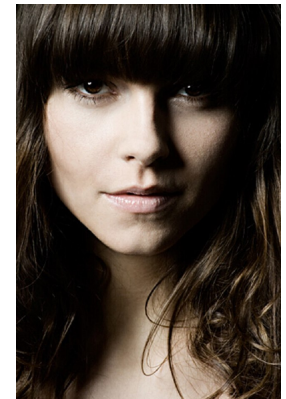

W MANAGEMENT

A Division Of Boss Models

SUSAN HOECKE

Height: 178cm Bust: 85cm Waist: 64cm Hips: 95cm Shoe: 7 UK Hair: Dark Brown Eyes: Brown

W MANAGEMENT

A Division Of Boss Models

SUSAN HOECKE

Height: 178cm Bust: 85cm Waist: 64cm Hips: 95cm Shoe: 7 UK Hair: Dark Brown Eyes: Brown

W MANAGEMENT

A Division Of Boss Models

SUSAN HOECKE

Height: 178cm Bust: 85cm Waist: 64cm Hips: 95cm Shoe: 7 UK Hair: Dark Brown Eyes: Brown