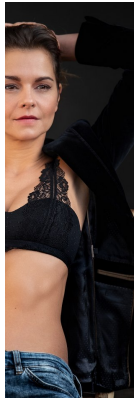

W MANAGEMENT

A Division Of Boss Models

SUSAN HOECKE

Height: 178cm Bust: 85cm Waist: 64cm Hips: 95cm Shoe: 7 UK Hair: Dark Brown Eyes: Brown

W MANAGEMENT

A Division Of Boss Models

SUSAN HOECKE

Height: 178cm Bust: 85cm Waist: 64cm Hips: 95cm Shoe: 7 UK Hair: Dark Brown Eyes: Brown

W MANAGEMENT

A Division Of Boss Models

SUSAN HOECKE

Height: 178cm Bust: 85cm Waist: 64cm Hips: 95cm Shoe: 7 UK Hair: Dark Brown Eyes: Brown