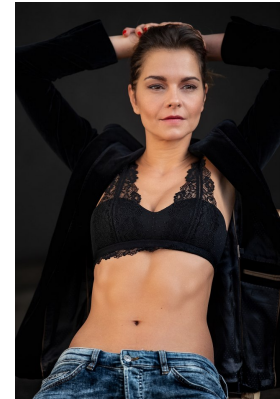

W MANAGEMENT

A Division Of Boss Models

SUSAN HOECKE

Height: 178cm Bust: 85cm Waist: 64cm Hips: 95cm Shoe: 7 UK Hair: Dark Brown Eyes: Brown

W MANAGEMENT

A Division Of Boss Models

SUSAN HOECKE

Height: 178cm Bust: 85cm Waist: 64cm Hips: 95cm Shoe: 7 UK Hair: Dark Brown Eyes: Brown

W MANAGEMENT

A Division Of Boss Models

SUSAN HOECKE

Height: 178cm Bust: 85cm Waist: 64cm Hips: 95cm Shoe: 7 UK Hair: Dark Brown Eyes: Brown