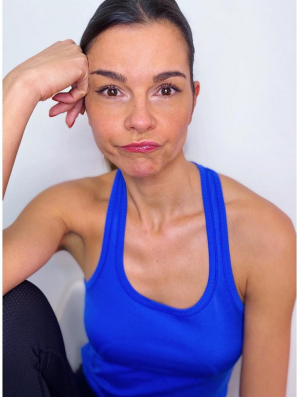

W MANAGEMENT

A Division Of Boss Models

SUSAN HOECKE

Height: 178cm Bust: 85cm Waist: 64cm Hips: 95cm Shoe: 7 UK Hair: Dark Brown Eyes: Brown

W MANAGEMENT

A Division Of Boss Models

SUSAN HOECKE

Height: 178cm Bust: 85cm Waist: 64cm Hips: 95cm Shoe: 7 UK Hair: Dark Brown Eyes: Brown

W MANAGEMENT

A Division Of Boss Models

SUSAN HOECKE

Height: 178cm Bust: 85cm Waist: 64cm Hips: 95cm Shoe: 7 UK Hair: Dark Brown Eyes: Brown