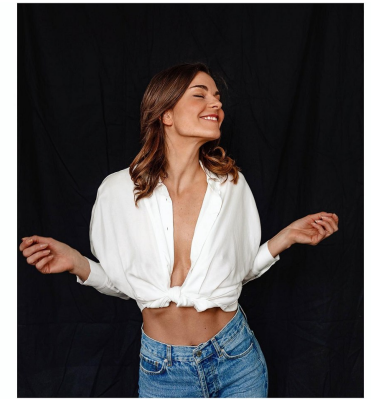

W MANAGEMENT

A Division Of Boss Models

SUSAN HOECKE

Height: 178cm Bust: 85cm Waist: 64cm Hips: 95cm Shoe: 7 UK Hair: Dark Brown Eyes: Brown

W MANAGEMENT

A Division Of Boss Models

SUSAN HOECKE

Height: 178cm Bust: 85cm Waist: 64cm Hips: 95cm Shoe: 7 UK Hair: Dark Brown Eyes: Brown

W MANAGEMENT

A Division Of Boss Models

SUSAN HOECKE

Height: 178cm Bust: 85cm Waist: 64cm Hips: 95cm Shoe: 7 UK Hair: Dark Brown Eyes: Brown