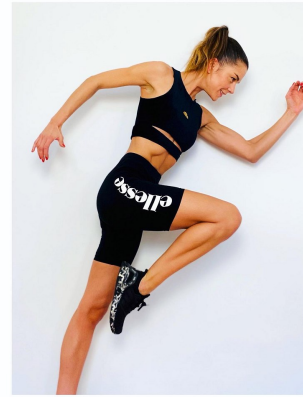

W MANAGEMENT

A Division Of Boss Models

SUSAN HOECKE

Height: 178cm Bust: 85cm Waist: 64cm Hips: 95cm Shoe: 7 UK Hair: Dark Brown Eyes: Brown

W MANAGEMENT

A Division Of Boss Models

SUSAN HOECKE

Height: 178cm Bust: 85cm Waist: 64cm Hips: 95cm Shoe: 7 UK Hair: Dark Brown Eyes: Brown

W MANAGEMENT

A Division Of Boss Models

SUSAN HOECKE

Height: 178cm Bust: 85cm Waist: 64cm Hips: 95cm Shoe: 7 UK Hair: Dark Brown Eyes: Brown