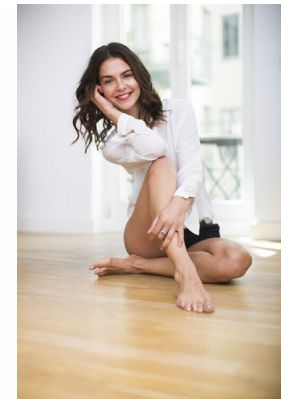

W MANAGEMENT

A Division Of Boss Models

SUSAN HOECKE

Height: 178cm Bust: 85cm Waist: 64cm Hips: 95cm Shoe: 7 UK Hair: Dark Brown Eyes: Brown

W MANAGEMENT

A Division Of Boss Models

SUSAN HOECKE

Height: 178cm Bust: 85cm Waist: 64cm Hips: 95cm Shoe: 7 UK Hair: Dark Brown Eyes: Brown

W MANAGEMENT

A Division Of Boss Models

SUSAN HOECKE

Height: 178cm Bust: 85cm Waist: 64cm Hips: 95cm Shoe: 7 UK Hair: Dark Brown Eyes: Brown