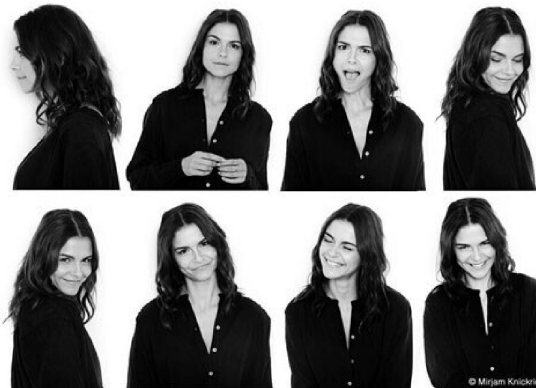

W MANAGEMENT

A Division Of Boss Models

SUSAN HOECKE

Height: 178cm Bust: 85cm Waist: 64cm Hips: 95cm Shoe: 7 UK Hair: Dark Brown Eyes: Brown

W MANAGEMENT

A Division Of Boss Models

SUSAN HOECKE

Height: 178cm Bust: 85cm Waist: 64cm Hips: 95cm Shoe: 7 UK Hair: Dark Brown Eyes: Brown

W MANAGEMENT

A Division Of Boss Models

SUSAN HOECKE

Height: 178cm Bust: 85cm Waist: 64cm Hips: 95cm Shoe: 7 UK Hair: Dark Brown Eyes: Brown