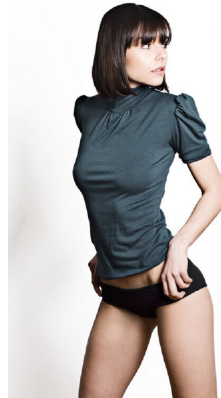

W MANAGEMENT

A Division Of Boss Models

SUSAN HOECKE

Height: 178cm Bust: 85cm Waist: 64cm Hips: 95cm Shoe: 7 UK Hair: Dark Brown Eyes: Brown

W MANAGEMENT

A Division Of Boss Models

SUSAN HOECKE

Height: 178cm Bust: 85cm Waist: 64cm Hips: 95cm Shoe: 7 UK Hair: Dark Brown Eyes: Brown

W MANAGEMENT

A Division Of Boss Models

SUSAN HOECKE

Height: 178cm Bust: 85cm Waist: 64cm Hips: 95cm Shoe: 7 UK Hair: Dark Brown Eyes: Brown