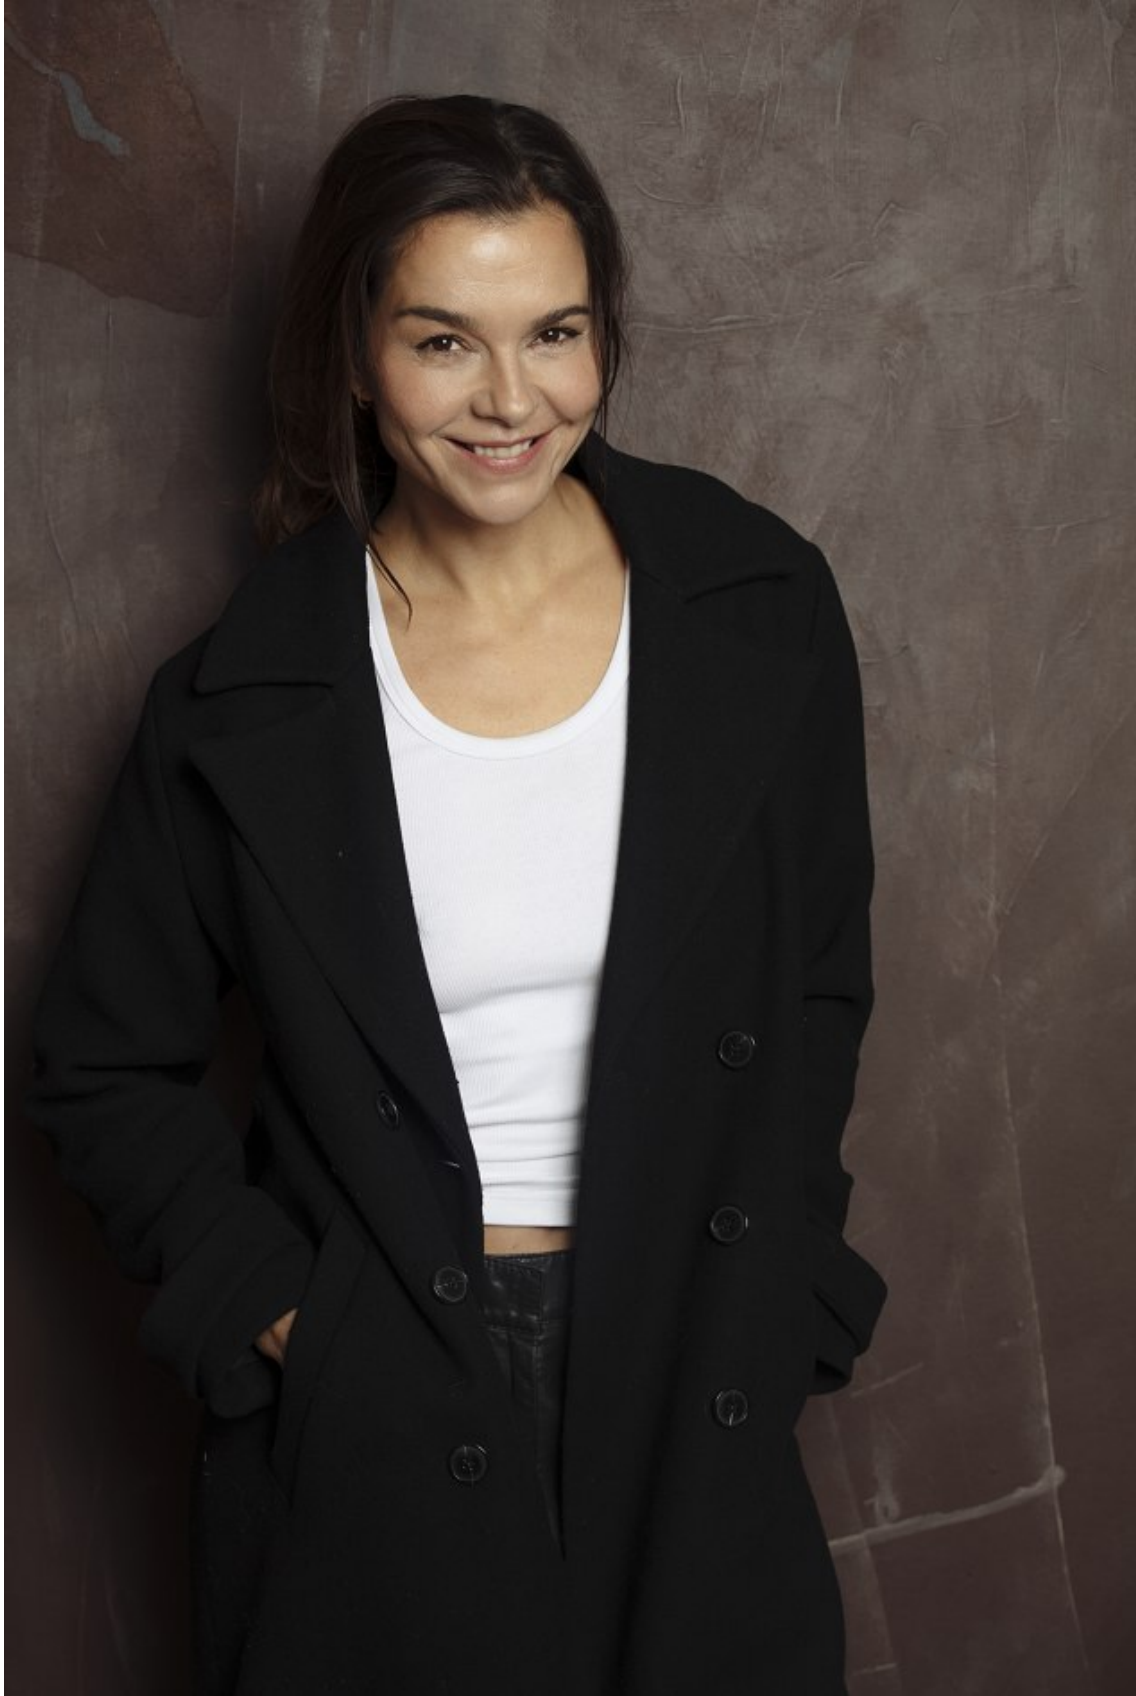

W MANAGEMENT

A Division Of Boss Models

SUSAN HOECKE

Height: 178cm Bust: 85cm Waist: 64cm Hips: 95cm Shoe: 7 UK Hair: Dark Brown Eyes: Brown