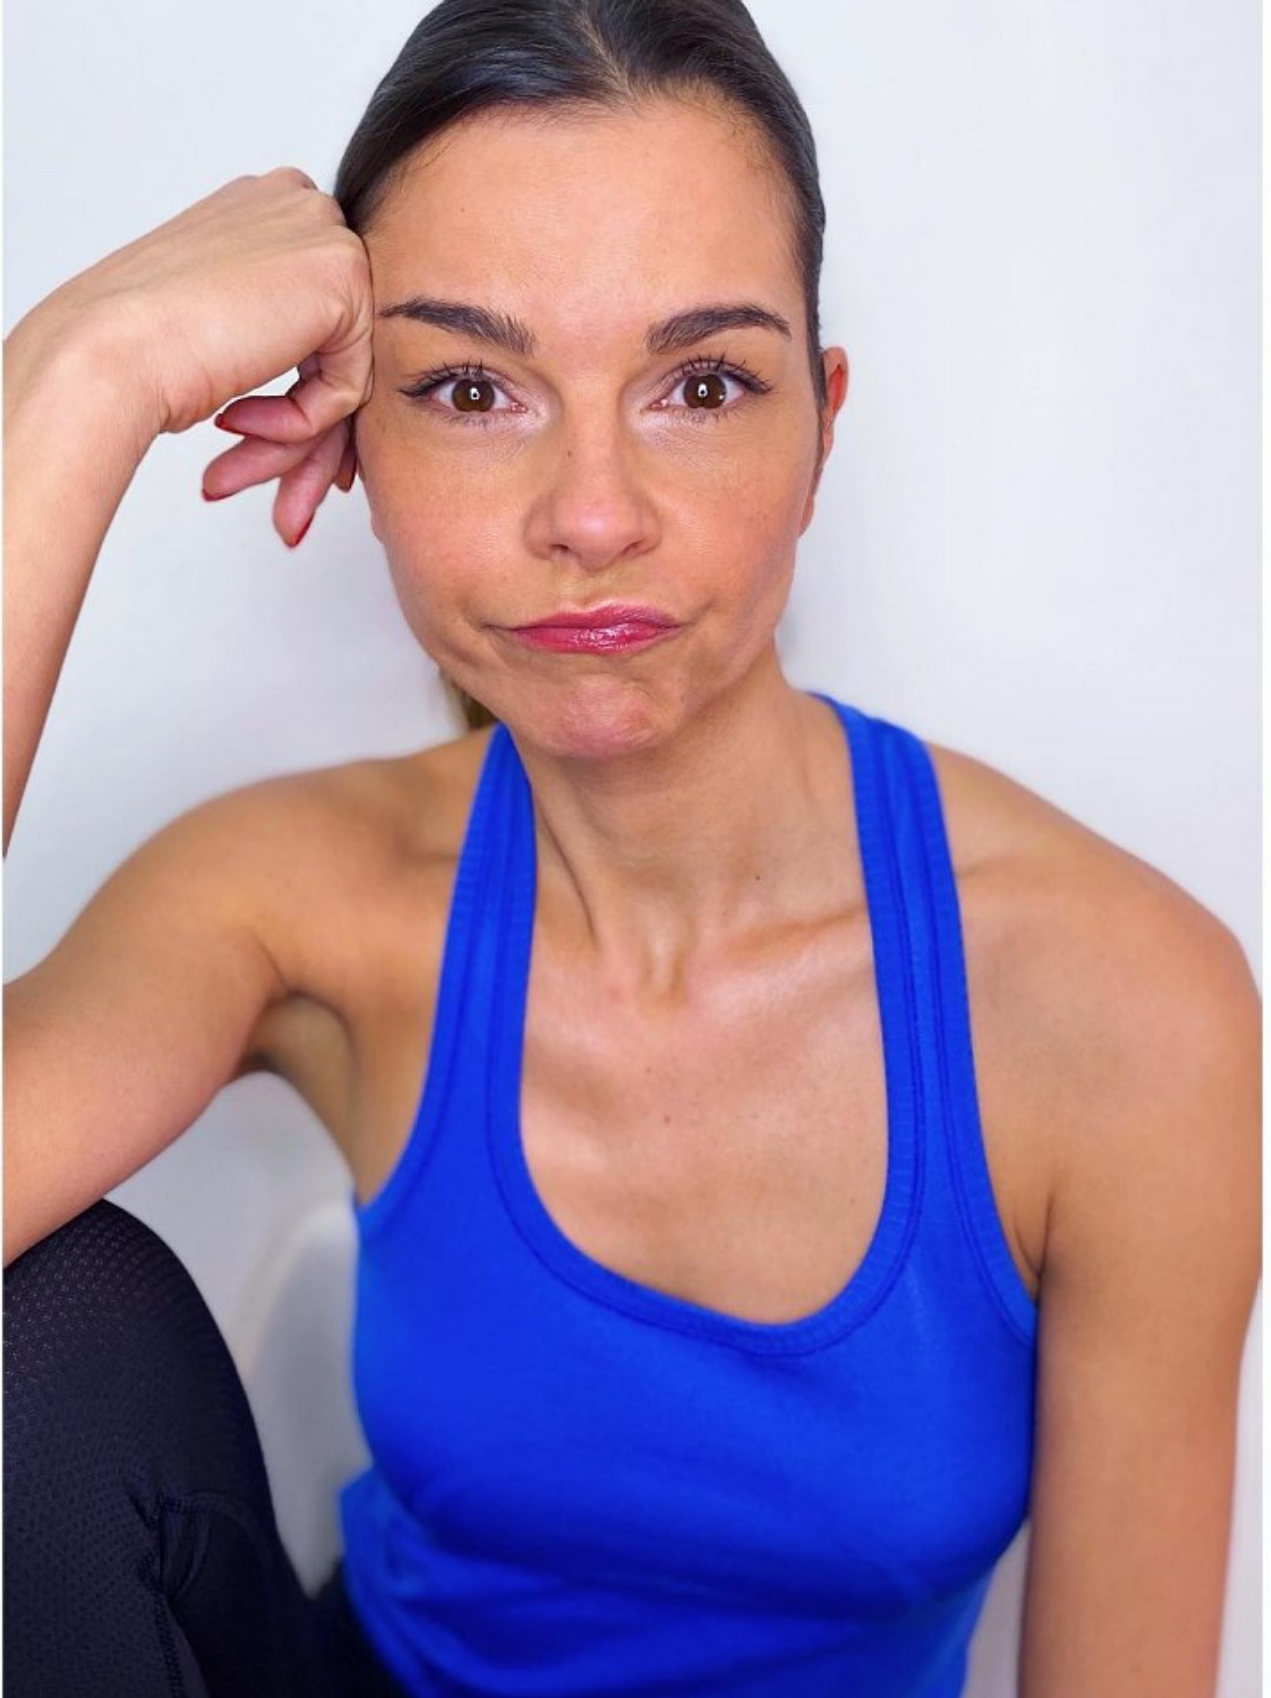

# W MANAGEMENT

*A Division Of Boss Models*

**SUSAN HOECKE**

Height: 178cm Bust: 85cm Waist: 64cm Hips: 95cm Shoe: 7 UK Hair: Dark Brown Eyes: Brown

# W MANAGEMENT

*A Division Of Boss Models*

SUSAN HOECKE

Height: 178cm Bust: 85cm Waist: 64cm Hips: 95cm Shoe: 7 UK Hair: Dark Brown Eyes: Brown