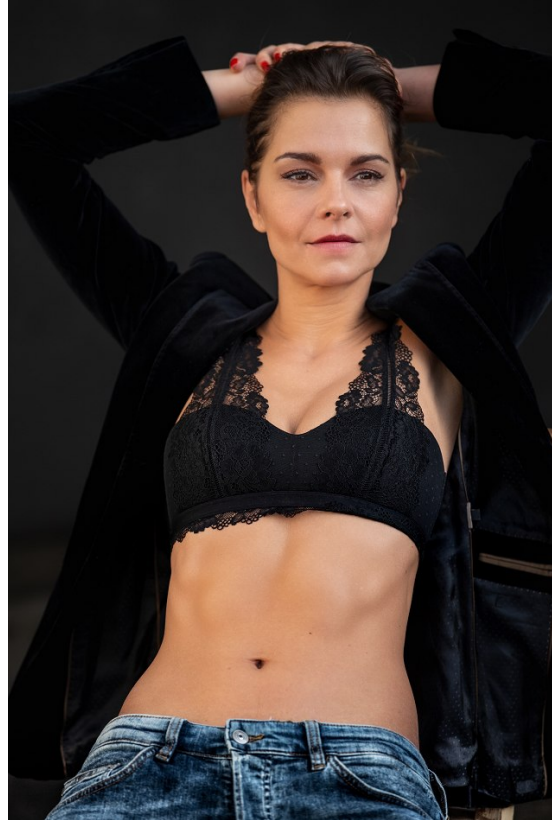

W MANAGEMENT

A Division Of Boss Models

SUSAN HOECKE

Height: 178cm Bust: 85cm Waist: 64cm Hips: 95cm Shoe: 7 UK Hair: Dark Brown Eyes: Brown