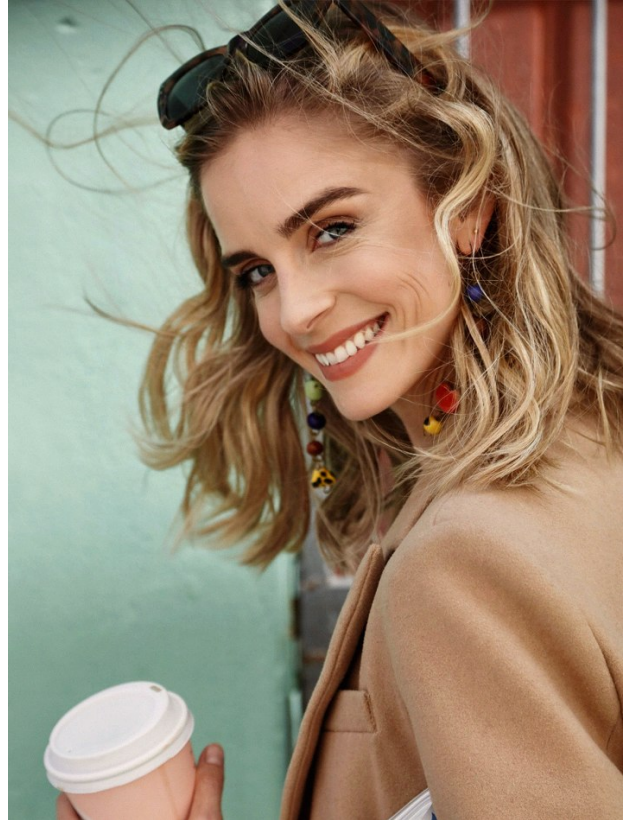

W MANAGEMENT

A Division Of Boss Models

CHRISTEL BEUKES

Height: 172cm Bust: 78cm Waist: 64cm Hips: 88cm Shoe: 5.5 UK Hair: Dark Blonde Eyes: Blue/Green

W MANAGEMENT

A Division Of Boss Models

CHRISTEL BEUKES

Height: 172cm Bust: 78cm Waist: 64cm Hips: 88cm Shoe: 5.5 UK Hair: Dark Blonde Eyes: Blue/Green