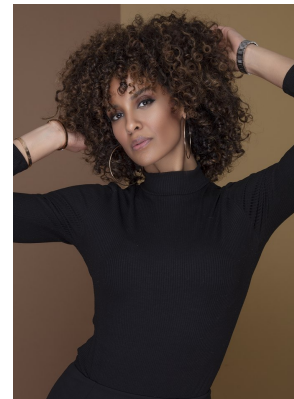

W MANAGEMENT

A Division Of Boss Models

TANSEY COETZEE

Height: 175cm Bust: 86cm Waist: 66cm Hips: 96cm Shoe: 6.5 UK Hair: Brown Eyes: Brown