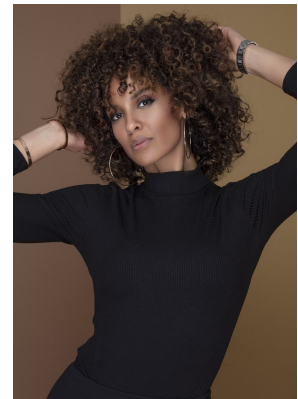

## TANSEY COETZEE

Height: 175cm Bust: 86cm Waist: 66cm Hips: 96cm Shoe: 6.5 UK Hair: Brown Eyes: Brown