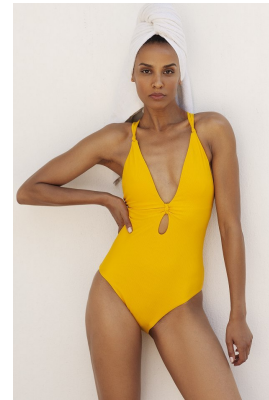

## TANSEY COETZEE

Height: 175cm Bust: 86cm Waist: 66cm Hips: 96cm Shoe: 6.5 UK Hair: Brown Eyes: Brown