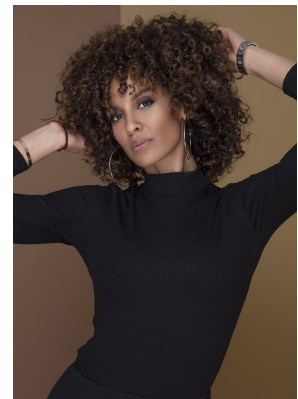

W MANAGEMENT

A Division Of Boss Models

TANSEY COETZEE

Height: 175cm Bust: 86cm Waist: 66cm Hips: 96cm Shoe: 6.5 UK Hair: Brown Eyes: Brown