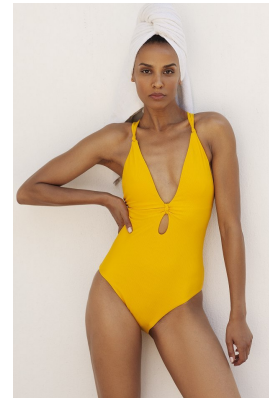

W MANAGEMENT

A Division Of Boss Models

TANSEY COETZEE

Height: 175cm Bust: 86cm Waist: 66cm Hips: 96cm Shoe: 6.5 UK Hair: Brown Eyes: Brown