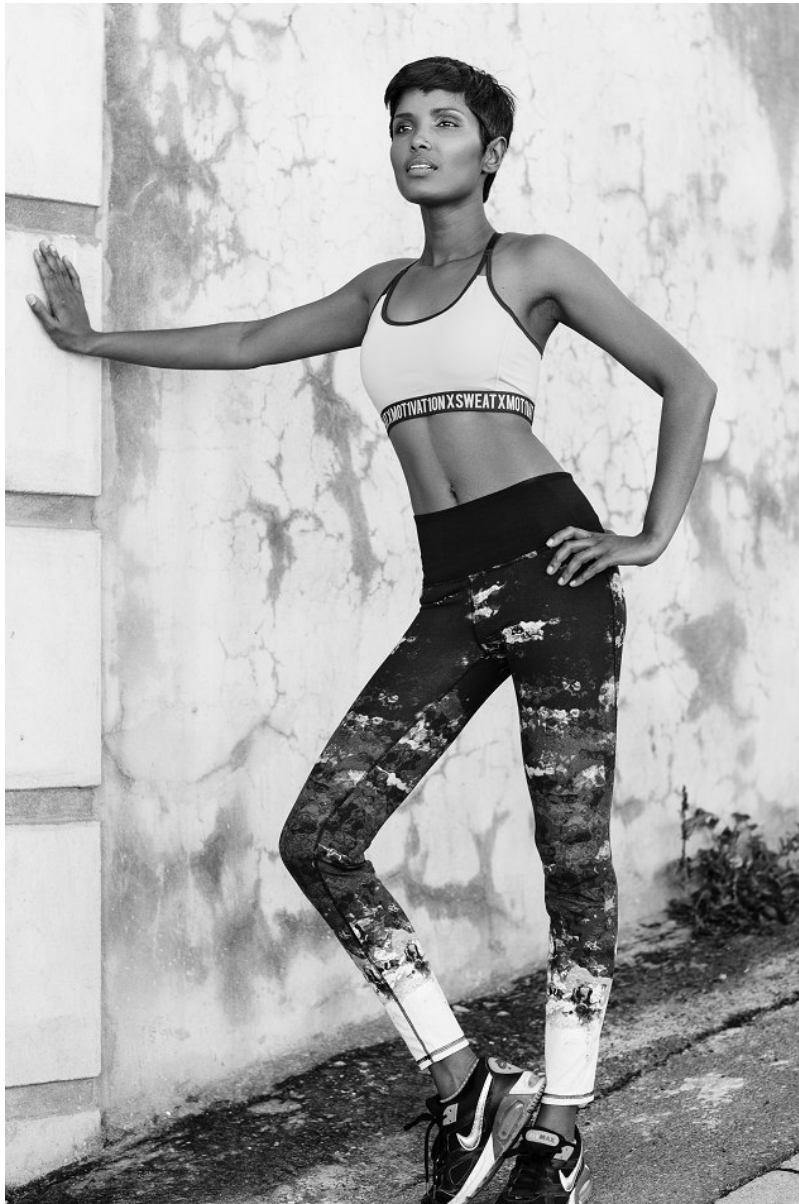

GAYA SCHATZ

W MANAGEMENT

A Division Of Boss Models

GAYA SCHATZ

Height: 172cm Bust: 81cm Shoe: 5 UK Hair: Black Eyes: Dark Brown