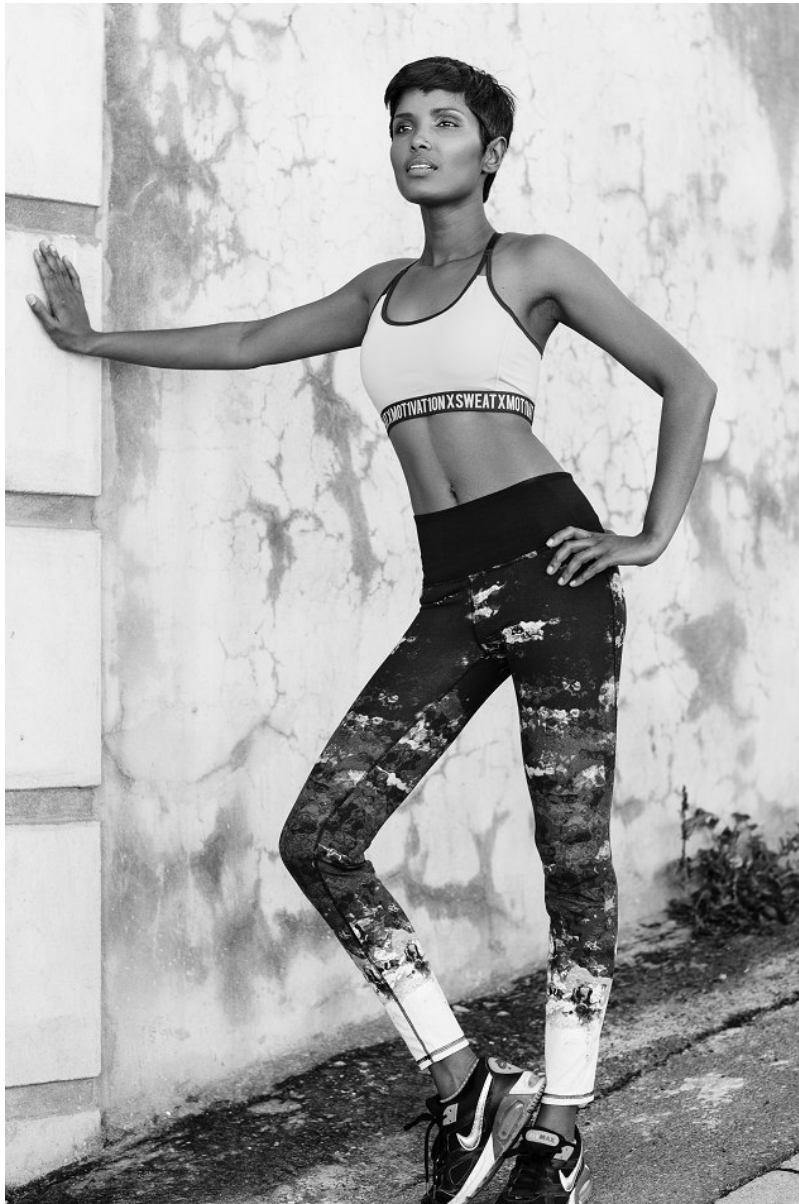

# W MANAGEMENT

*A Division Of Boss Models*

**GAYA SCHATZ**

Height: 172cm Bust: 81cm Shoe: 5 UK Hair: Black Eyes: Dark Brown