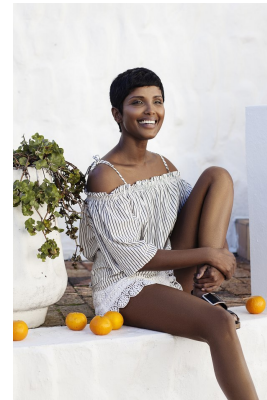

W MANAGEMENT

A Division Of Boss Models

GAYA SCHATZ

Height: 172cm Bust: 81cm Shoe: 5 UK Hair: Black Eyes: Dark Brown