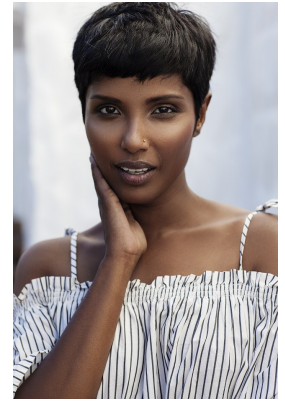

W MANAGEMENT

A Division Of Boss Models

GAYA SCHATZ

Height: 172cm Bust: 81cm Shoe: 5 UK Hair: Black Eyes: Dark Brown