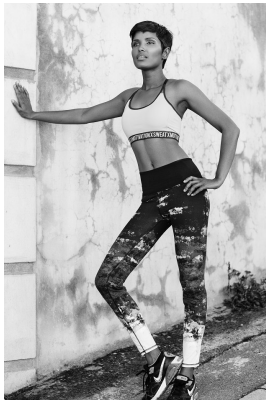

W MANAGEMENT

A Division Of Boss Models

GAYA SCHATZ

Height: 172cm Bust: 81cm Shoe: 5 UK Hair: Black Eyes: Dark Brown