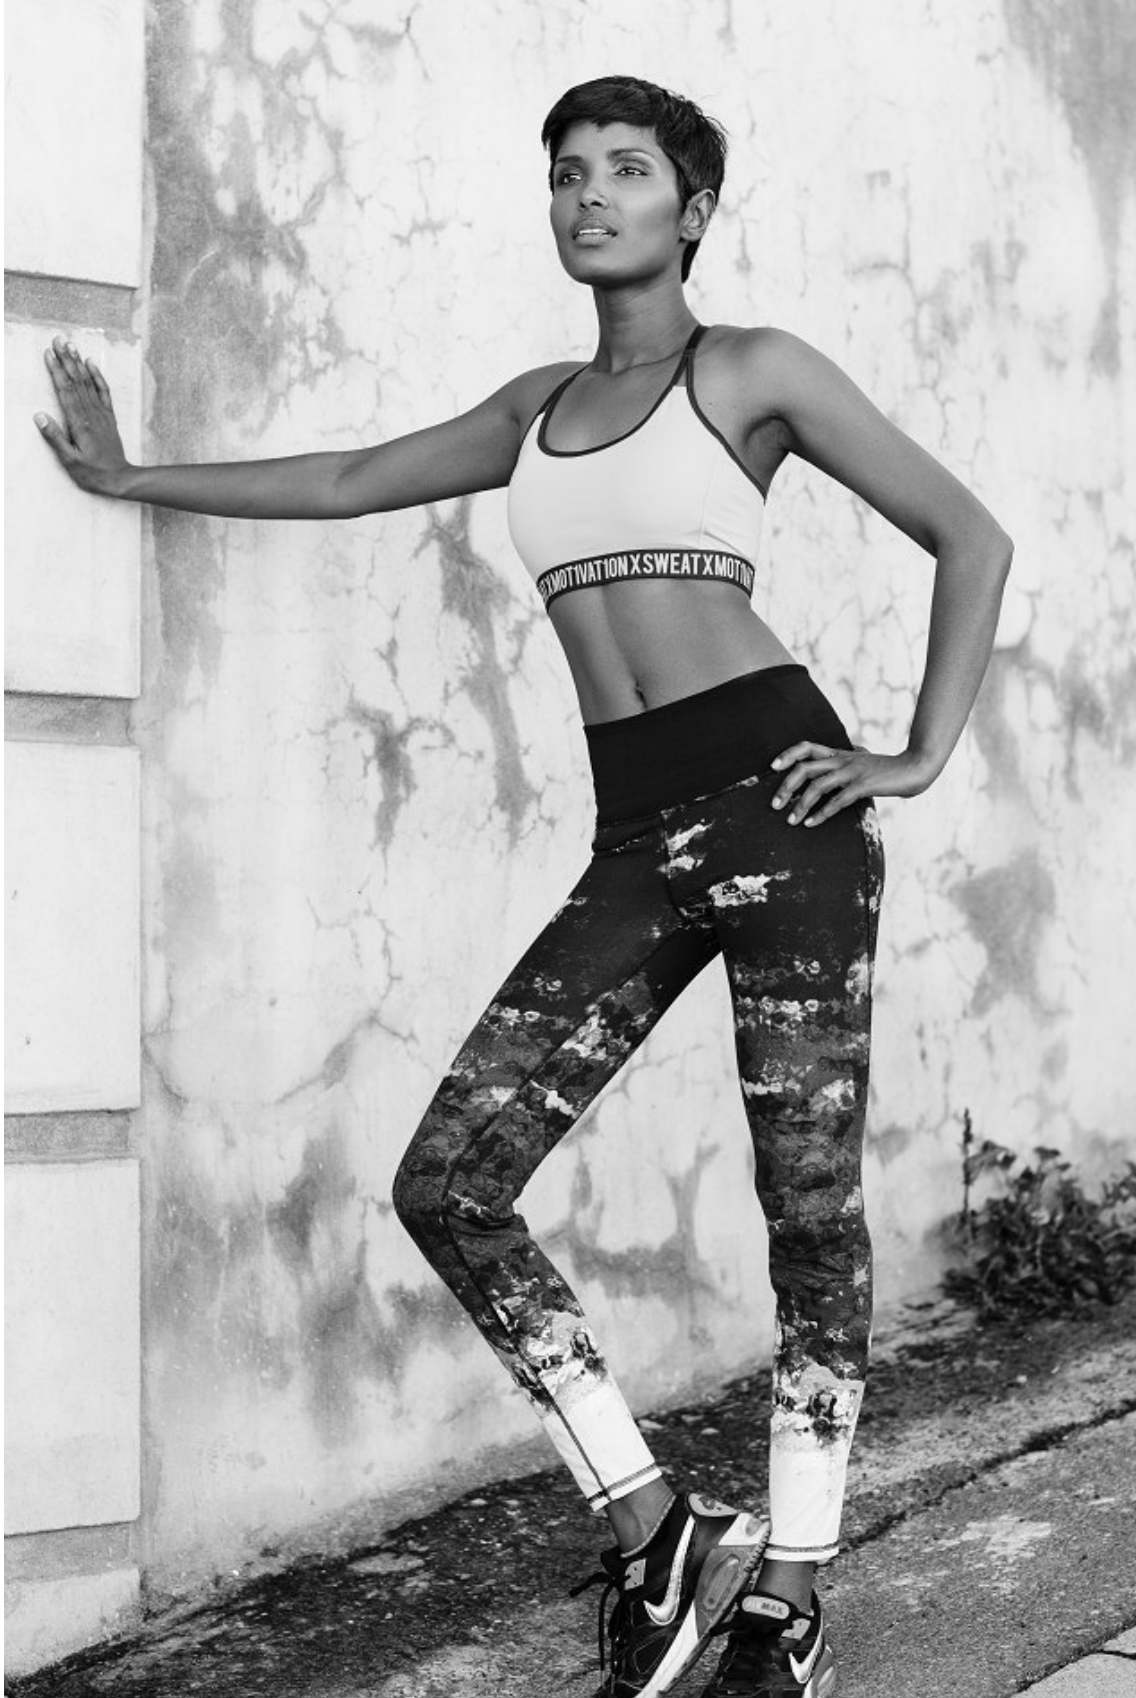

W MANAGEMENT

A Division Of Boss Models

GAYA SCHATZ

Height: 172cm Bust: 81cm Shoe: 5 UK Hair: Black Eyes: Dark Brown