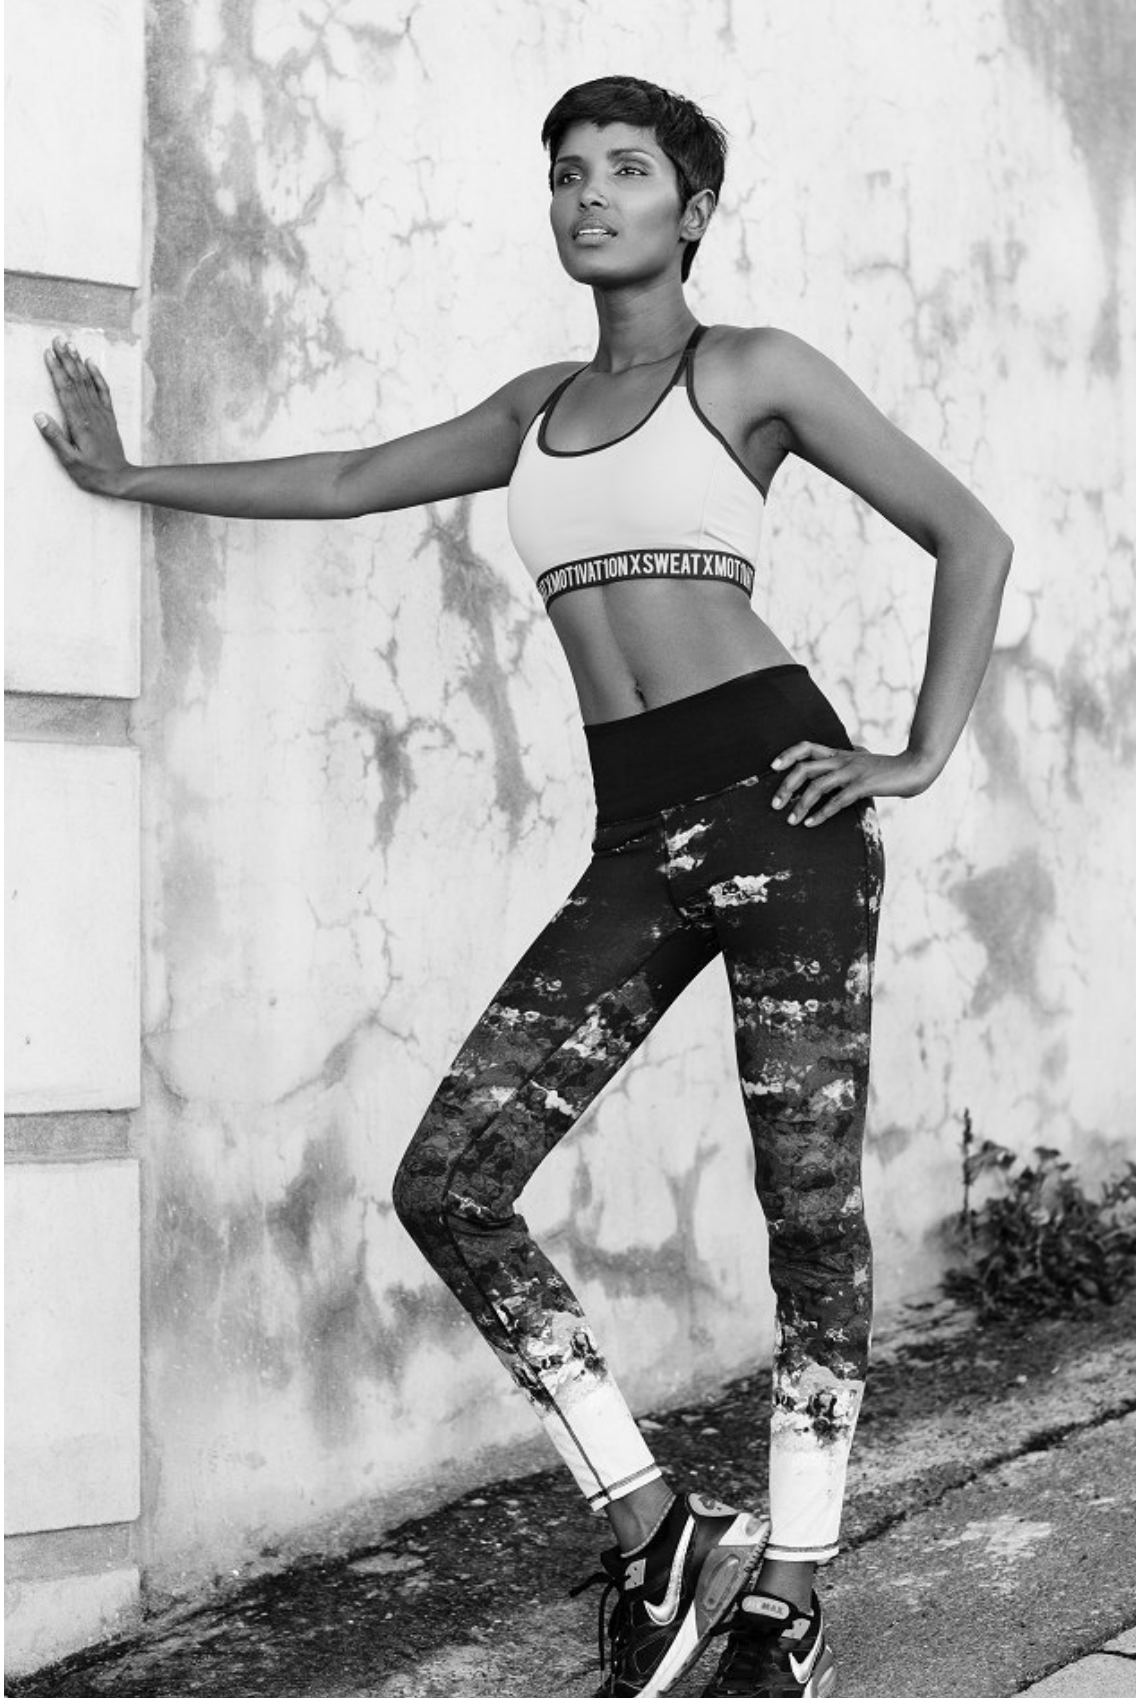

W MANAGEMENT

A Division Of Boss Models

GAYA SCHATZ

Height: 172cm Bust: 81cm Shoe: 5 UK Hair: Black Eyes: Dark Brown

W MANAGEMENT

A Division Of Boss Models

GAYA SCHATZ

Height: 172cm Bust: 81cm Shoe: 5 UK Hair: Black Eyes: Dark Brown