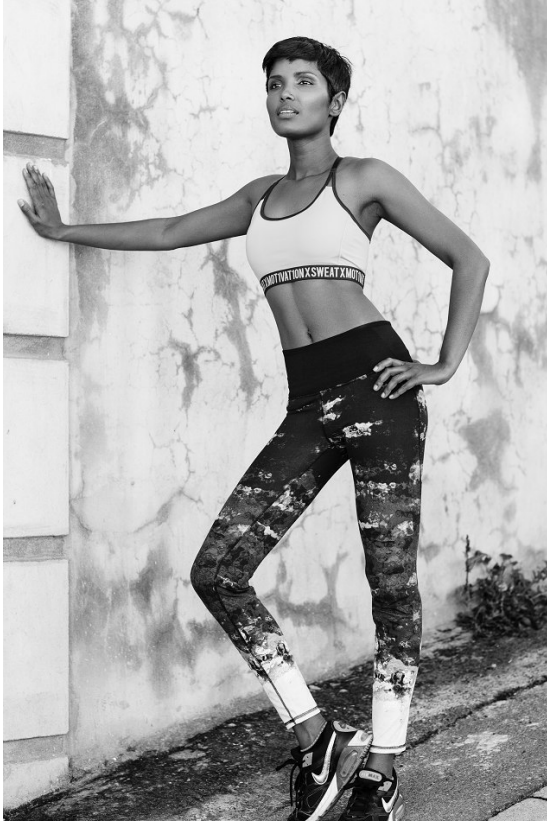

# W MANAGEMENT

*A Division Of Boss Models*

**GAYA SCHATZ**

Height: 172cm Bust: 81cm Shoe: 5 UK Hair: Black Eyes: Dark Brown