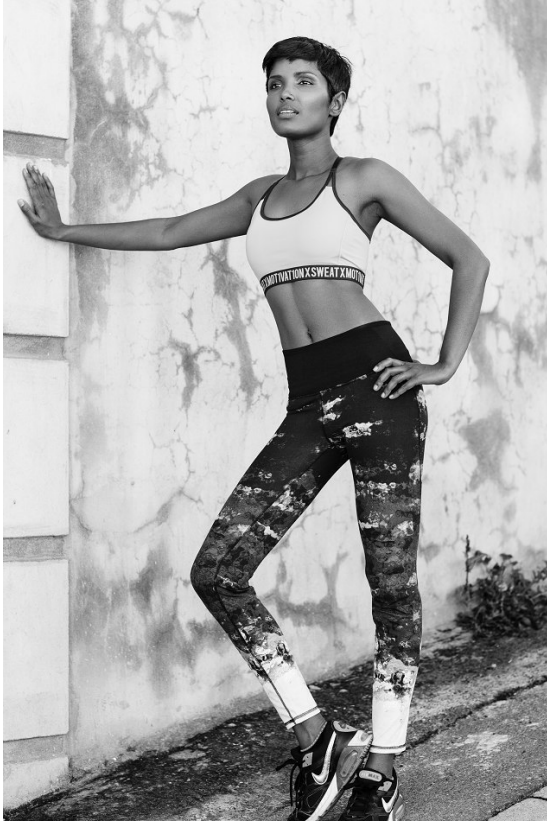

W MANAGEMENT

A Division Of Boss Models

GAYA SCHATZ

Height: 172cm Bust: 81cm Shoe: 5 UK Hair: Black Eyes: Dark Brown

W MANAGEMENT

A Division Of Boss Models

GAYA SCHATZ

Height: 172cm Bust: 81cm Shoe: 5 UK Hair: Black Eyes: Dark Brown