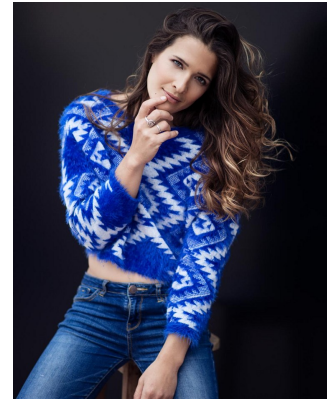

W MANAGEMENT

A Division Of Boss Models

SARAH ISAACS

Height: 171cm Bust: 81cm Waist: 65cm Hips: 93cm Shoe: 6 UK Hair: Brown Eyes: Blue/Grey

W MANAGEMENT

A Division Of Boss Models

SARAH ISAACS

Height: 171cm Bust: 81cm Waist: 65cm Hips: 93cm Shoe: 6 UK Hair: Brown Eyes: Blue/Grey

W MANAGEMENT

A Division Of Boss Models

SARAH ISAACS

Height: 171cm Bust: 81cm Waist: 65cm Hips: 93cm Shoe: 6 UK Hair: Brown Eyes: Blue/Grey