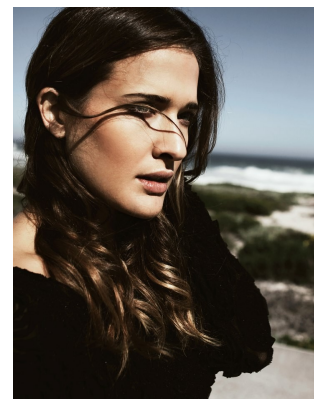

W MANAGEMENT

A Division Of Boss Models

SARAH ISAACS

Height: 171cm Bust: 81cm Waist: 65cm Hips: 93cm Shoe: 6 UK Hair: Brown Eyes: Blue/Grey

W MANAGEMENT

A Division Of Boss Models

SARAH ISAACS

Height: 171cm Bust: 81cm Waist: 65cm Hips: 93cm Shoe: 6 UK Hair: Brown Eyes: Blue/Grey

W MANAGEMENT

A Division Of Boss Models

SARAH ISAACS

Height: 171cm Bust: 81cm Waist: 65cm Hips: 93cm Shoe: 6 UK Hair: Brown Eyes: Blue/Grey