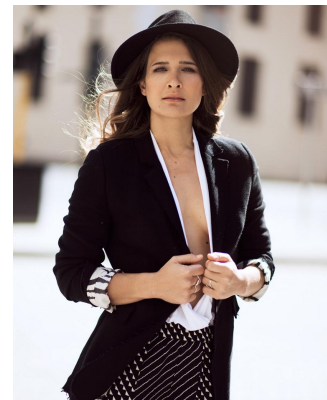

W MANAGEMENT

A Division Of Boss Models

SARAH ISAACS

Height: 171cm Bust: 81cm Waist: 65cm Hips: 93cm Shoe: 6 UK Hair: Brown Eyes: Blue/Grey

W MANAGEMENT

A Division Of Boss Models

SARAH ISAACS

Height: 171cm Bust: 81cm Waist: 65cm Hips: 93cm Shoe: 6 UK Hair: Brown Eyes: Blue/Grey

W MANAGEMENT

A Division Of Boss Models

SARAH ISAACS

Height: 171cm Bust: 81cm Waist: 65cm Hips: 93cm Shoe: 6 UK Hair: Brown Eyes: Blue/Grey