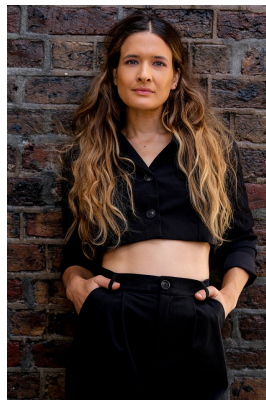

W MANAGEMENT

A Division Of Boss Models

SARAH ISAACS

Height: 171cm Bust: 81cm Waist: 65cm Hips: 93cm Shoe: 6 UK Hair: Brown Eyes: Blue/Grey