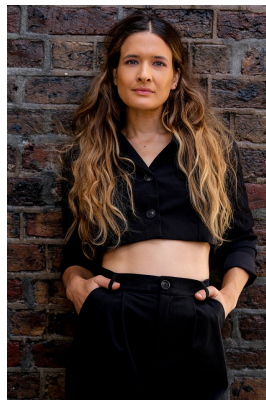

W MANAGEMENT

A Division Of Boss Models

SARAH ISAACS

Height: 171cm Bust: 81cm Waist: 65cm Hips: 93cm Shoe: 6 UK Hair: Brown Eyes: Blue/Grey

W MANAGEMENT

A Division Of Boss Models

SARAH ISAACS

Height: 171cm Bust: 81cm Waist: 65cm Hips: 93cm Shoe: 6 UK Hair: Brown Eyes: Blue/Grey

W MANAGEMENT

A Division Of Boss Models

SARAH ISAACS

Height: 171cm Bust: 81cm Waist: 65cm Hips: 93cm Shoe: 6 UK Hair: Brown Eyes: Blue/Grey