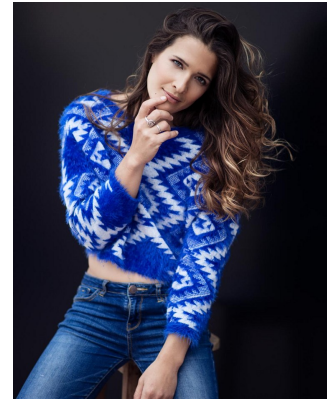

W MANAGEMENT

A Division Of Boss Models

SARAH ISAACS

Height: 171cm Bust: 81cm Waist: 65cm Hips: 93cm Shoe: 6 UK Hair: Brown Eyes: Blue/Grey