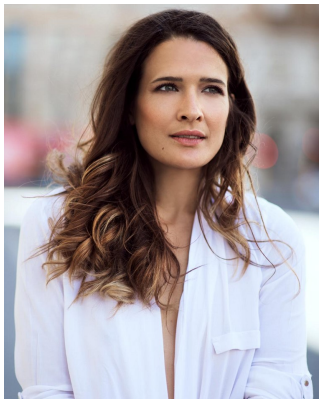

W MANAGEMENT

A Division Of Boss Models

SARAH ISAACS

Height: 171cm Bust: 81cm Waist: 65cm Hips: 93cm Shoe: 6 UK Hair: Brown Eyes: Blue/Grey

W MANAGEMENT

A Division Of Boss Models

SARAH ISAACS

Height: 171cm Bust: 81cm Waist: 65cm Hips: 93cm Shoe: 6 UK Hair: Brown Eyes: Blue/Grey

W MANAGEMENT

A Division Of Boss Models

SARAH ISAACS

Height: 171cm Bust: 81cm Waist: 65cm Hips: 93cm Shoe: 6 UK Hair: Brown Eyes: Blue/Grey