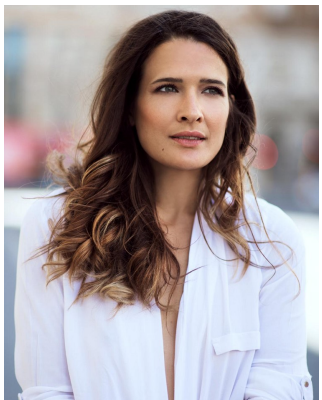

W MANAGEMENT

A Division Of Boss Models

SARAH ISAACS

Height: 171cm Bust: 81cm Waist: 65cm Hips: 93cm Shoe: 6 UK Hair: Brown Eyes: Blue/Grey