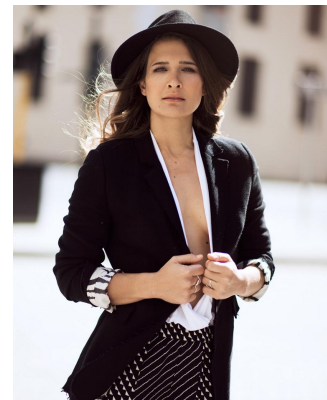

W MANAGEMENT

A Division Of Boss Models

SARAH ISAACS

Height: 171cm Bust: 81cm Waist: 65cm Hips: 93cm Shoe: 6 UK Hair: Brown Eyes: Blue/Grey