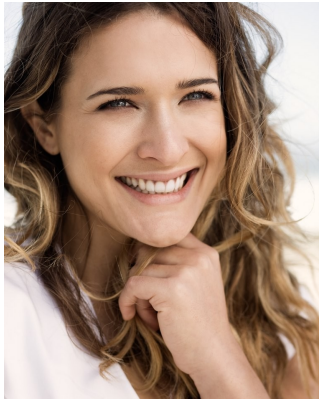

W MANAGEMENT

A Division Of Boss Models

SARAH ISAACS

Height: 171cm Bust: 81cm Waist: 65cm Hips: 93cm Shoe: 6 UK Hair: Brown Eyes: Blue/Grey

W MANAGEMENT

A Division Of Boss Models

SARAH ISAACS

Height: 171cm Bust: 81cm Waist: 65cm Hips: 93cm Shoe: 6 UK Hair: Brown Eyes: Blue/Grey

W MANAGEMENT

A Division Of Boss Models

SARAH ISAACS

Height: 171cm Bust: 81cm Waist: 65cm Hips: 93cm Shoe: 6 UK Hair: Brown Eyes: Blue/Grey