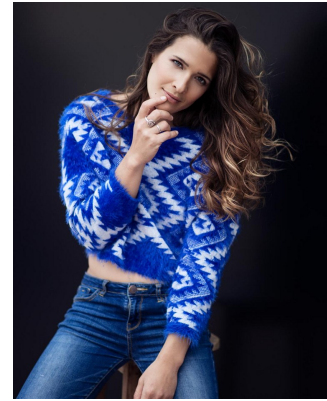

W MANAGEMENT

A Division Of Boss Models

SARAH ISAACS

Height: 171cm Bust: 81cm Waist: 65cm Hips: 93cm Shoe: 6 UK Hair: Brown Eyes: Blue/Grey

W MANAGEMENT

A Division Of Boss Models

SARAH ISAACS

Height: 171cm Bust: 81cm Waist: 65cm Hips: 93cm Shoe: 6 UK Hair: Brown Eyes: Blue/Grey

W MANAGEMENT

A Division Of Boss Models

SARAH ISAACS

Height: 171cm Bust: 81cm Waist: 65cm Hips: 93cm Shoe: 6 UK Hair: Brown Eyes: Blue/Grey