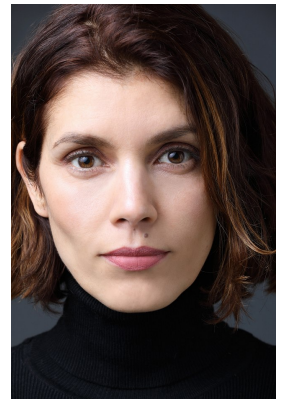

## SUZANA TODOROFF

Height: 175cm Bust: 89cm Waist: 66cm Hips: 96cm Shoe: 6 UK Hair: Brown Eyes: Green/Brown

# W MANAGEMENT

*A Division Of Boss Models*

SUZANA TODOROFF

Height: 175cm Bust: 89cm Waist: 66cm Hips: 96cm Shoe: 6 UK Hair: Brown Eyes: Green/Brown