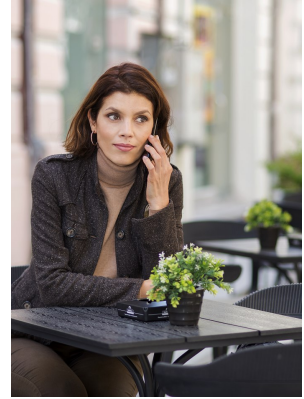

W MANAGEMENT

A Division Of Boss Models

SUZANA TODOROFF

Height: 175cm Bust: 89cm Waist: 66cm Hips: 96cm Shoe: 6 UK Hair: Brown Eyes: Green/Brown