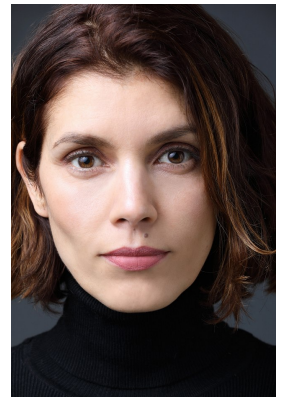

## SUZANA TODOROFF

Height: 175cm Bust: 89cm Waist: 66cm Hips: 96cm Shoe: 6 UK Hair: Brown Eyes: Green/Brown