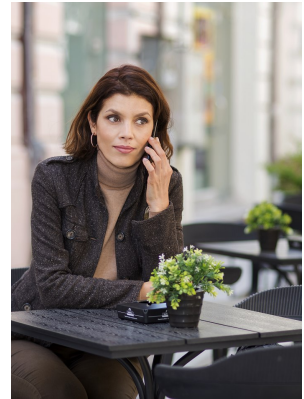

W MANAGEMENT

A Division Of Boss Models

SUZANA TODOROFF

Height: 175cm Bust: 89cm Waist: 66cm Hips: 96cm Shoe: 6 UK Hair: Brown Eyes: Green/Brown