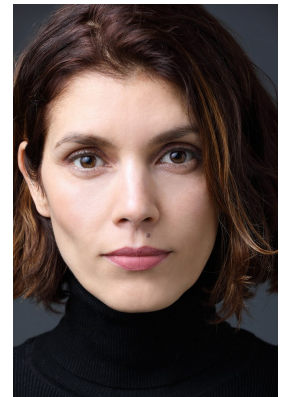

## SUZANA TODOROFF

Height: 175cm Bust: 89cm Waist: 66cm Hips: 96cm Shoe: 6 UK Hair: Brown Eyes: Green/Brown

# W MANAGEMENT

*A Division Of Boss Models*

**SUZANA TODOROFF**

Height: 175cm Bust: 89cm Waist: 66cm Hips: 96cm Shoe: 6 UK Hair: Brown Eyes: Green/Brown