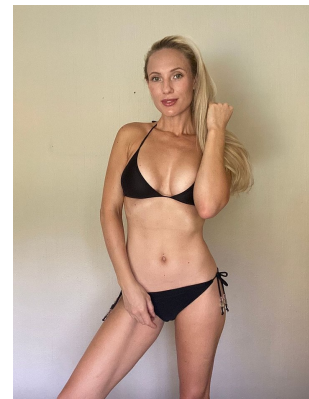

W MANAGEMENT

A Division Of Boss Models

SARAH KOZLOWSKI

Height: 180cm Bust: 86cm Waist: 65cm Hips: 94cm Shoe: 8 UK Hair: Blonde Eyes: Green

W MANAGEMENT

A Division Of Boss Models

SARAH KOZLOWSKI

Height: 180cm Bust: 86cm Waist: 65cm Hips: 94cm Shoe: 8 UK Hair: Blonde Eyes: Green