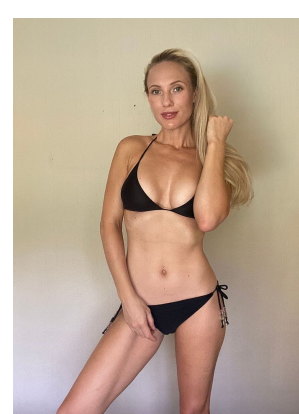

W MANAGEMENT

A Division Of Boss Models

SARAH KOZLOWSKI

Height: 180cm Bust: 86cm Waist: 65cm Hips: 94cm Shoe: 8 UK Hair: Blonde Eyes: Green

W MANAGEMENT

A Division Of Boss Models

SARAH KOZLOWSKI

Height: 180cm Bust: 86cm Waist: 65cm Hips: 94cm Shoe: 8 UK Hair: Blonde Eyes: Green