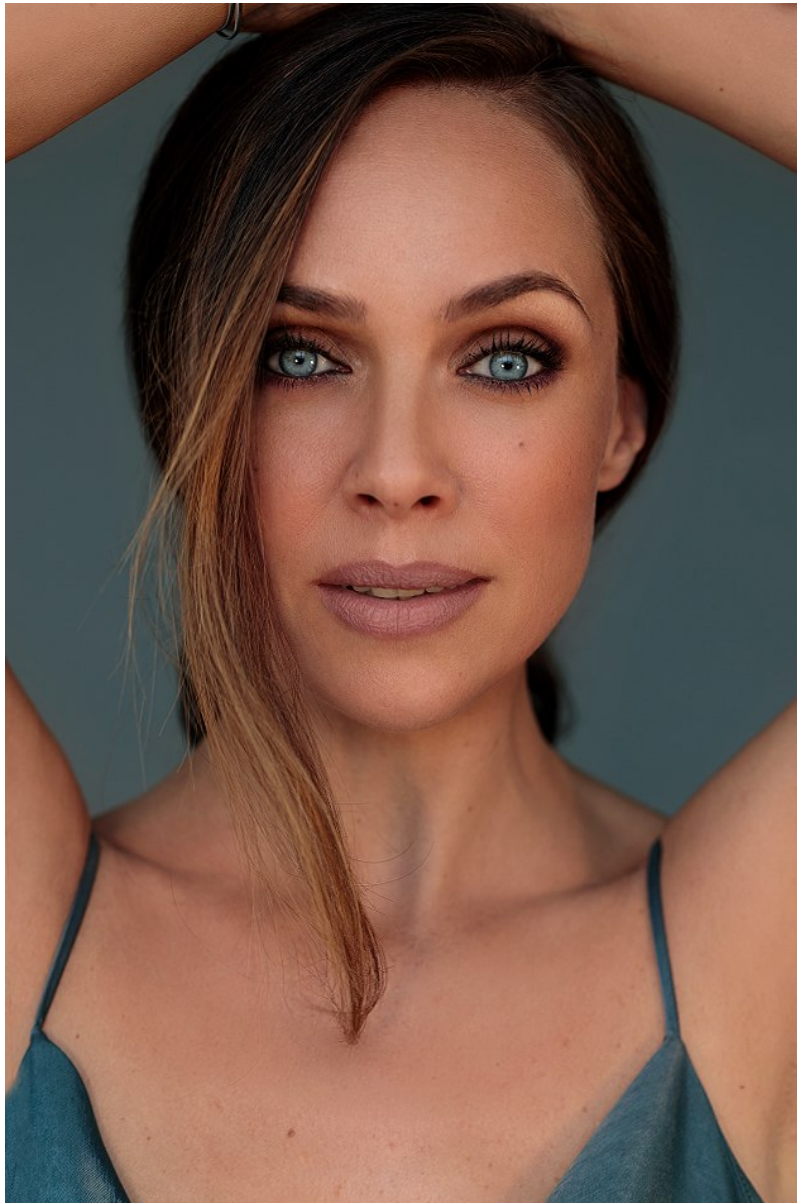

W MANAGEMENT

A Division Of Boss Models

LARA RORICH

Height: 173cm Bust: 86cm Waist: 63cm Hips: 89cm Shoe: 6 UK Hair: Brown Eyes: Blue

W MANAGEMENT

A Division Of Boss Models

LARA RORICH

Height: 173cm Bust: 86cm Waist: 63cm Hips: 89cm Shoe: 6 UK Hair: Brown Eyes: Blue