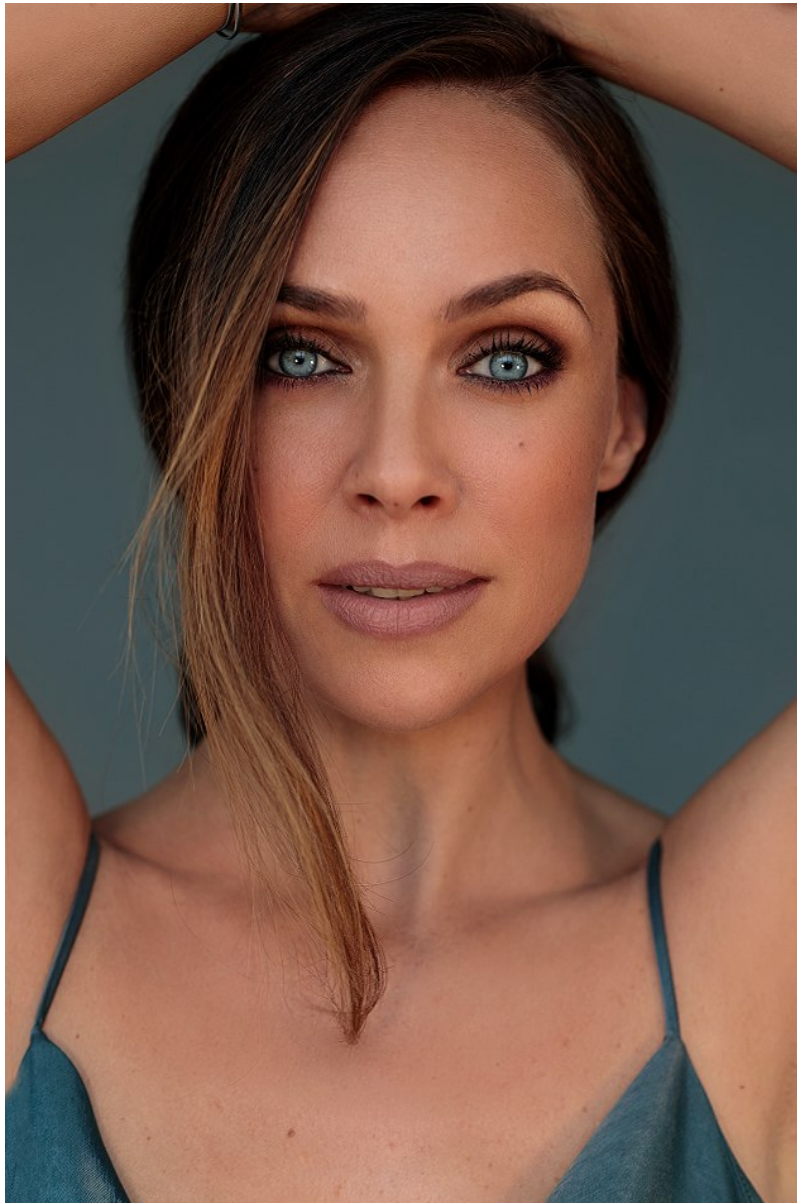

LARA RORICH

W MANAGEMENT

A Division Of Boss Models

LARA RORICH

Height: 173cm Bust: 86cm Waist: 63cm Hips: 89cm Shoe: 6 UK Hair: Brown Eyes: Blue