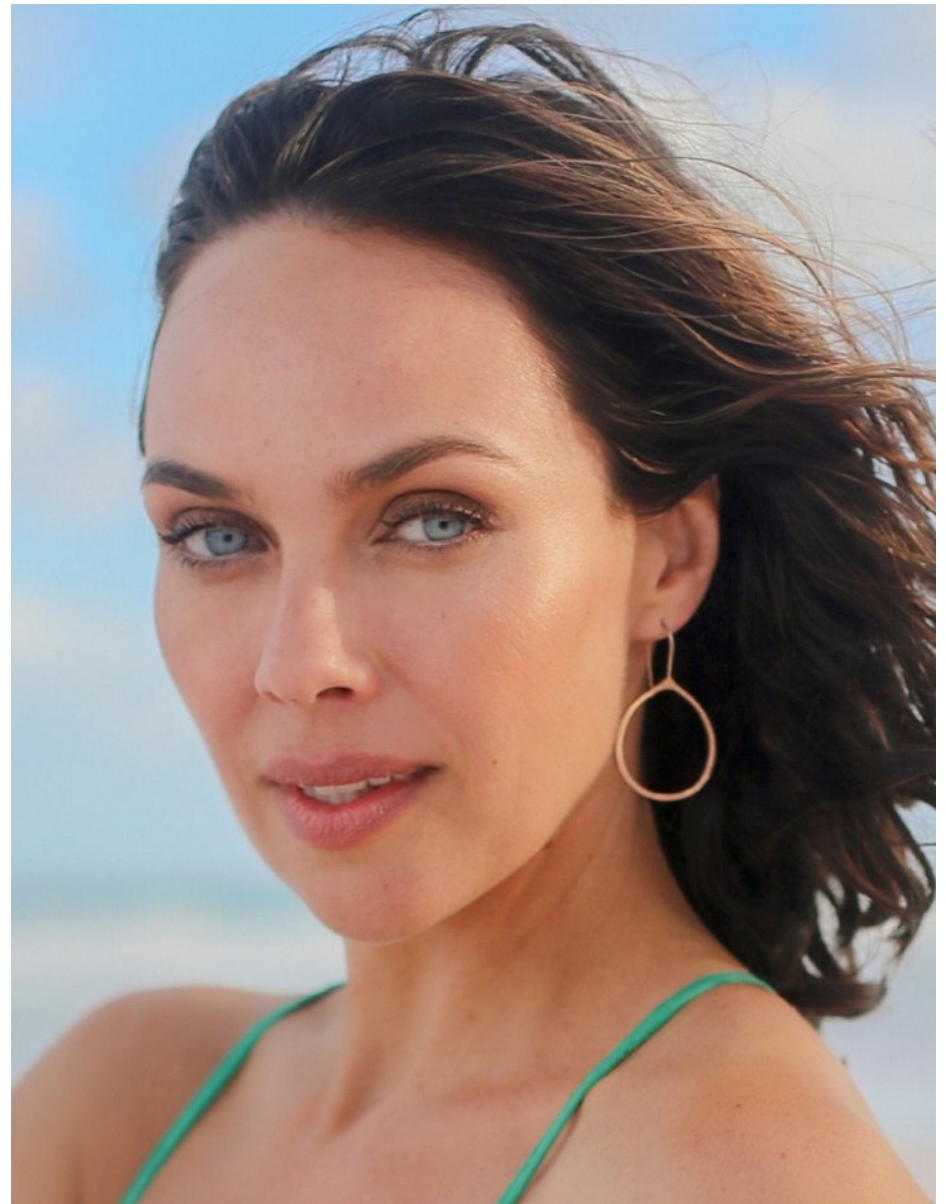

W MANAGEMENT

A Division Of Boss Models

LARA RORICH

Height: 173cm Bust: 86cm Waist: 63cm Hips: 89cm Shoe: 6 UK Hair: Brown Eyes: Blue

W MANAGEMENT

A Division Of Boss Models

LARA RORICH

Height: 173cm Bust: 86cm Waist: 63cm Hips: 89cm Shoe: 6 UK Hair: Brown Eyes: Blue

W MANAGEMENT

A Division Of Boss Models

LARA RORICH

Height: 173cm Bust: 86cm Waist: 63cm Hips: 89cm Shoe: 6 UK Hair: Brown Eyes: Blue