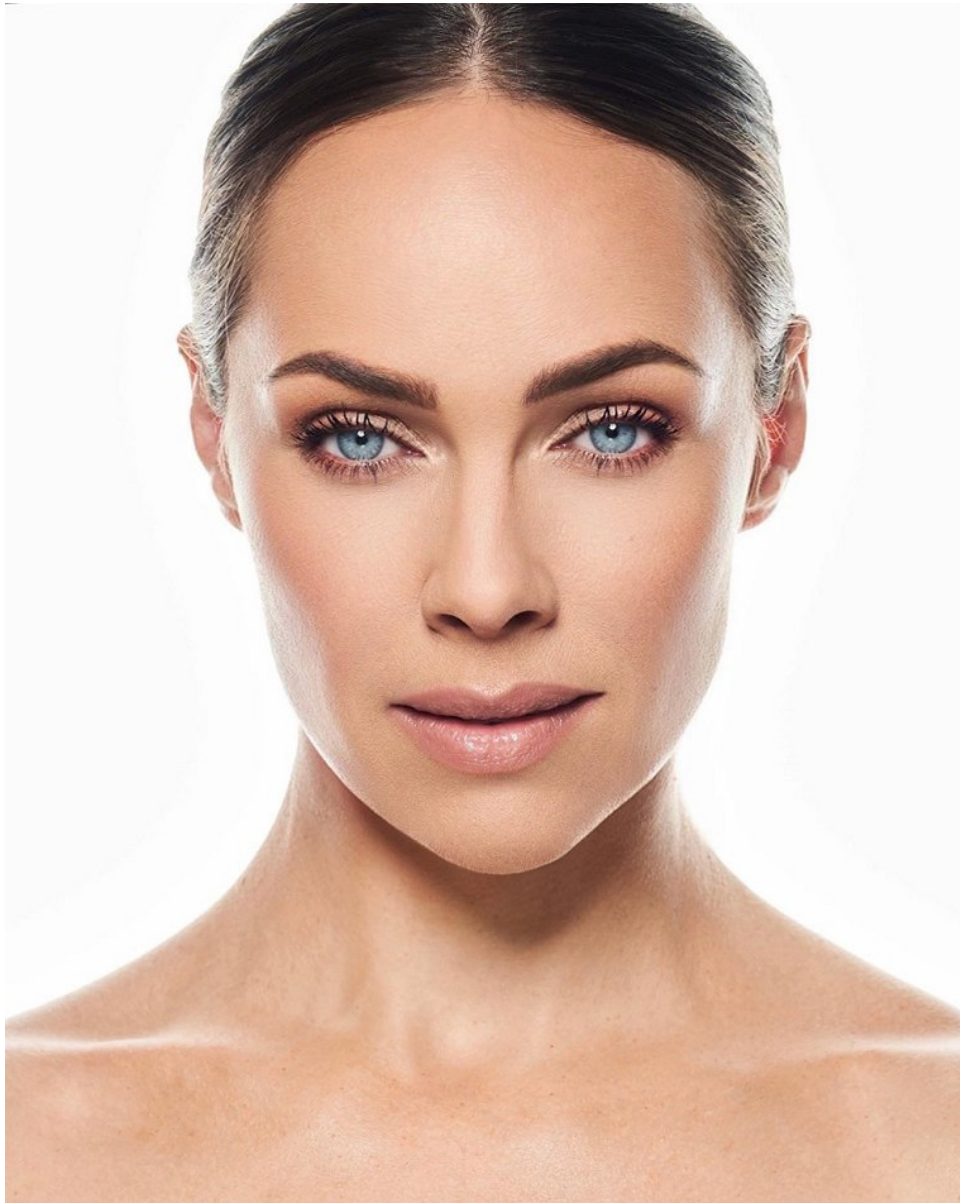

LARA RORICH

W MANAGEMENT

A Division Of Boss Models

LARA RORICH

Height: 173cm Bust: 86cm Waist: 63cm Hips: 89cm Shoe: 6 UK Hair: Brown Eyes: Blue