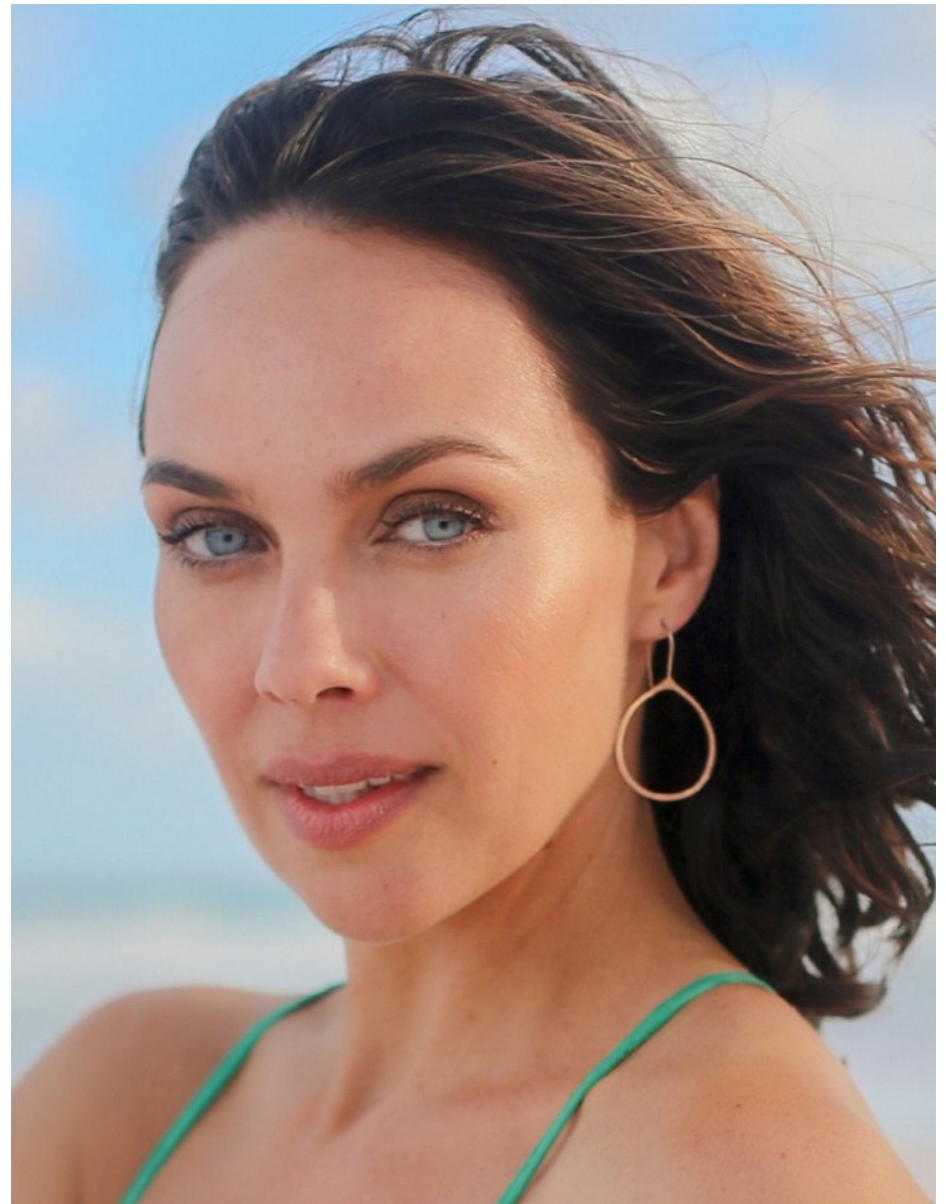

W MANAGEMENT

A Division Of Boss Models

LARA RORICH

Height: 173cm Bust: 86cm Waist: 63cm Hips: 89cm Shoe: 6 UK Hair: Brown Eyes: Blue