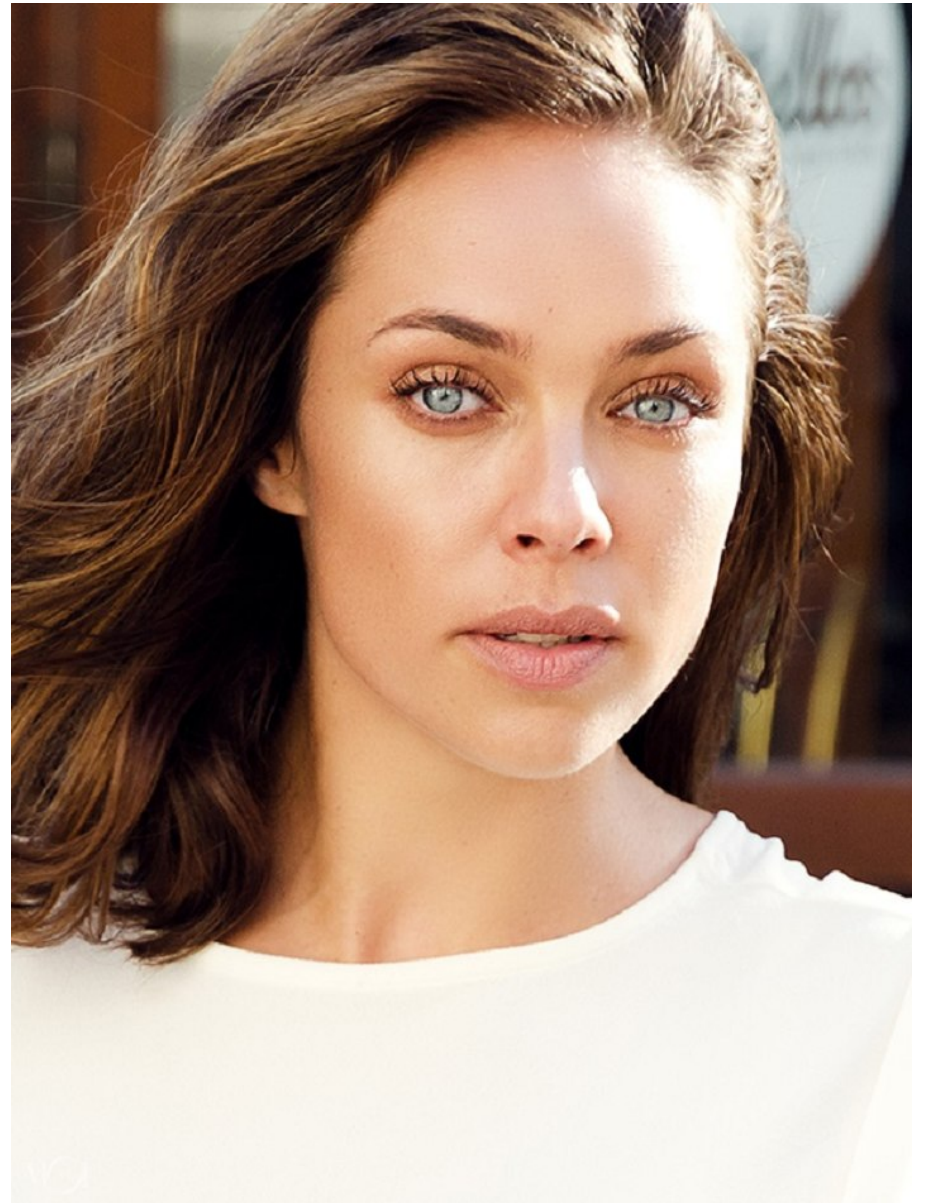

# W MANAGEMENT

*A Division Of Boss Models*

LARA RORICH

Height: 173cm Bust: 86cm Waist: 63cm Hips: 89cm Shoe: 6 UK Hair: Brown Eyes: Blue