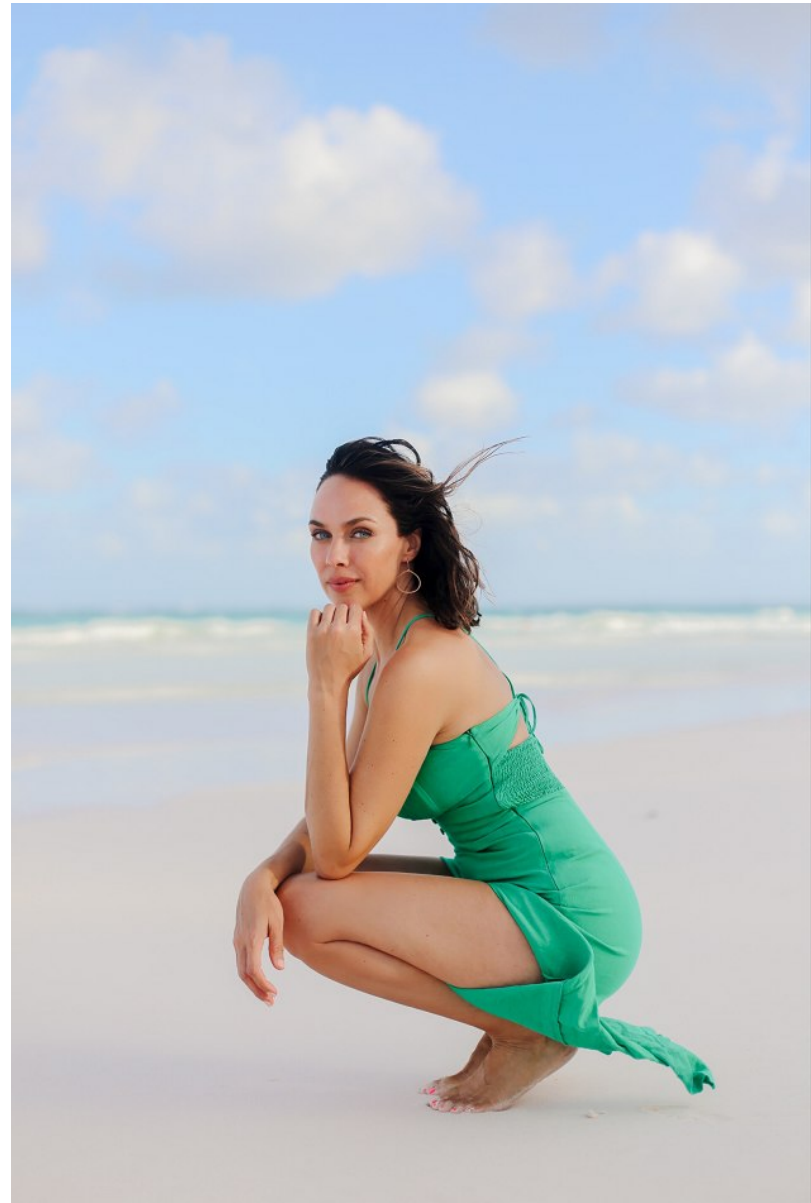

W MANAGEMENT

A Division Of Boss Models

LARA RORICH

Height: 173cm Bust: 86cm Waist: 63cm Hips: 89cm Shoe: 6 UK Hair: Brown Eyes: Blue

W MANAGEMENT

A Division Of Boss Models

LARA RORICH

Height: 173cm Bust: 86cm Waist: 63cm Hips: 89cm Shoe: 6 UK Hair: Brown Eyes: Blue