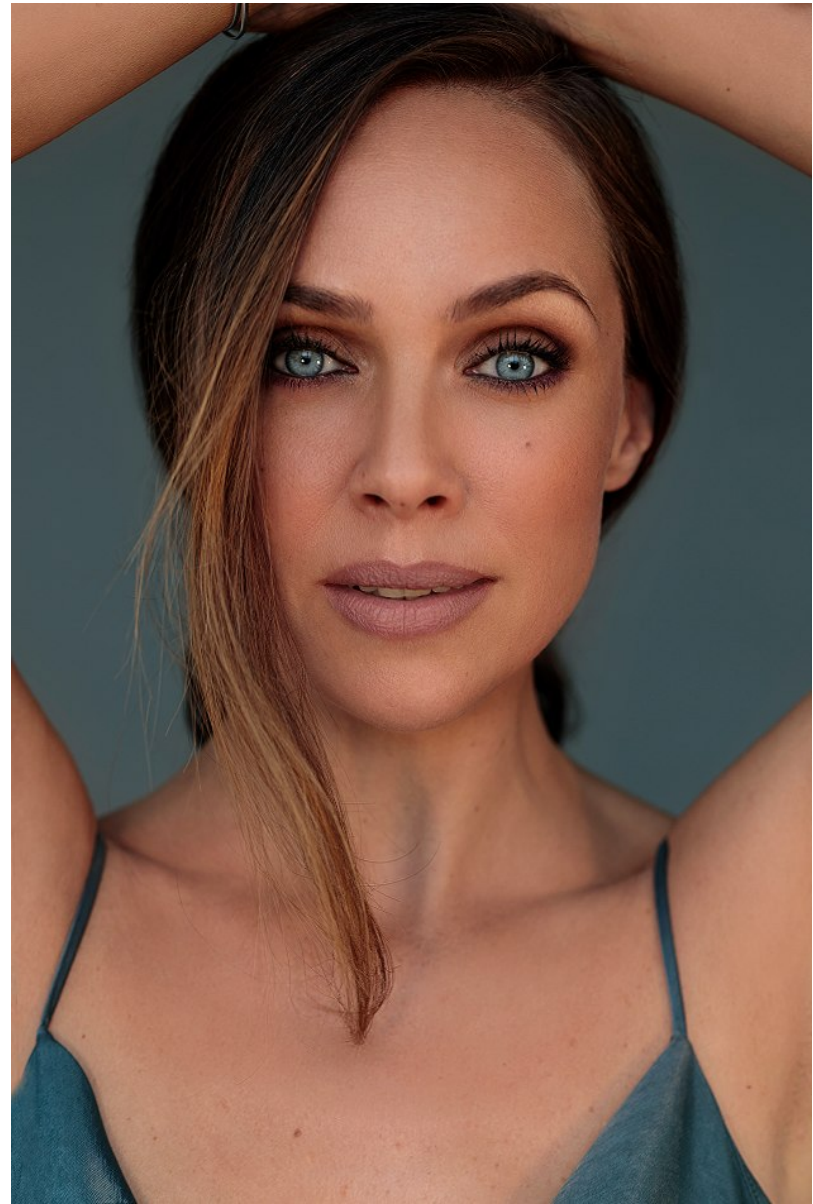

# W MANAGEMENT

*A Division Of Boss Models*

LARA RORICH

Height: 173cm Bust: 86cm Waist: 63cm Hips: 89cm Shoe: 6 UK Hair: Brown Eyes: Blue