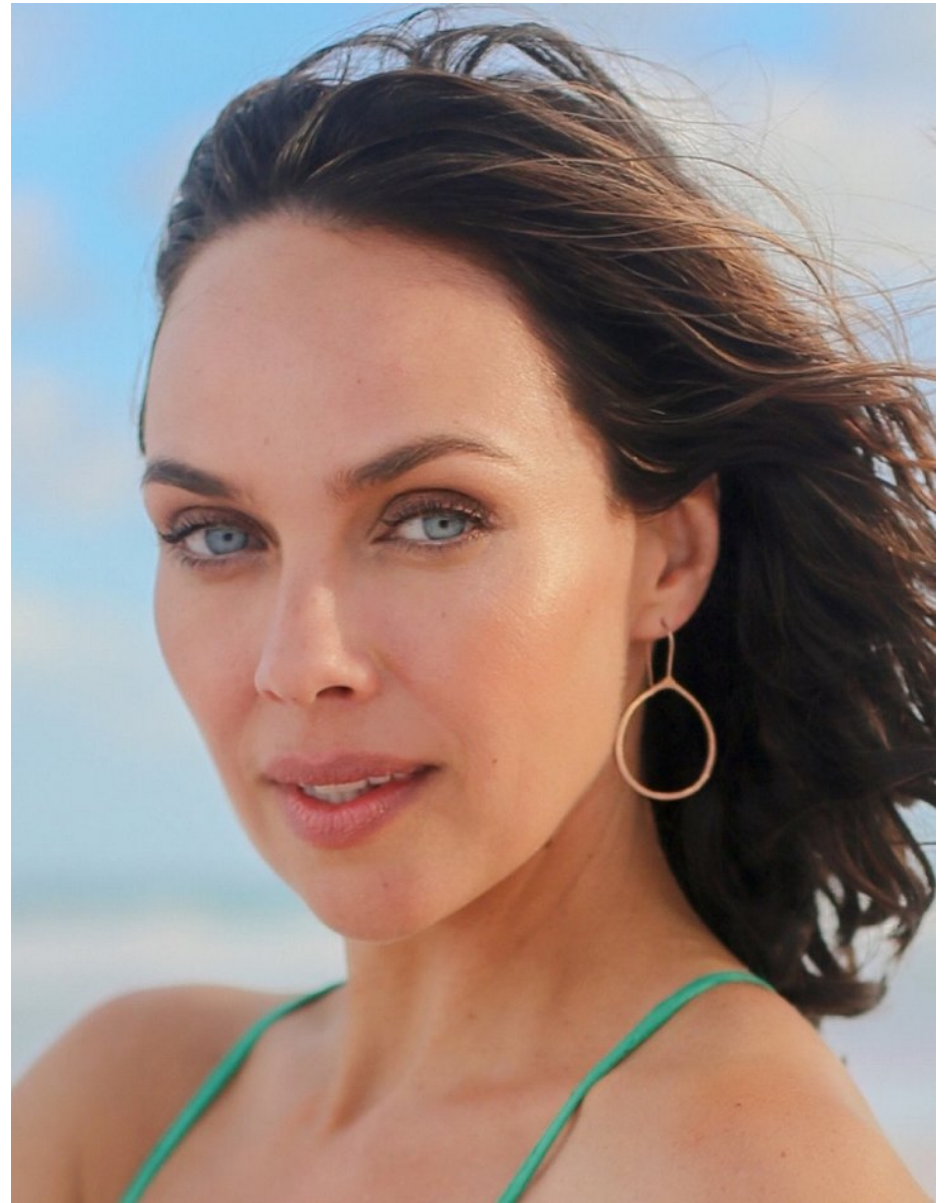

W MANAGEMENT

A Division Of Boss Models

LARA RORICH

Height: 173cm Bust: 86cm Waist: 63cm Hips: 89cm Shoe: 6 UK Hair: Brown Eyes: Blue

W MANAGEMENT

A Division Of Boss Models

LARA RORICH

Height: 173cm Bust: 86cm Waist: 63cm Hips: 89cm Shoe: 6 UK Hair: Brown Eyes: Blue

W MANAGEMENT

A Division Of Boss Models

LARA RORICH

Height: 173cm Bust: 86cm Waist: 63cm Hips: 89cm Shoe: 6 UK Hair: Brown Eyes: Blue