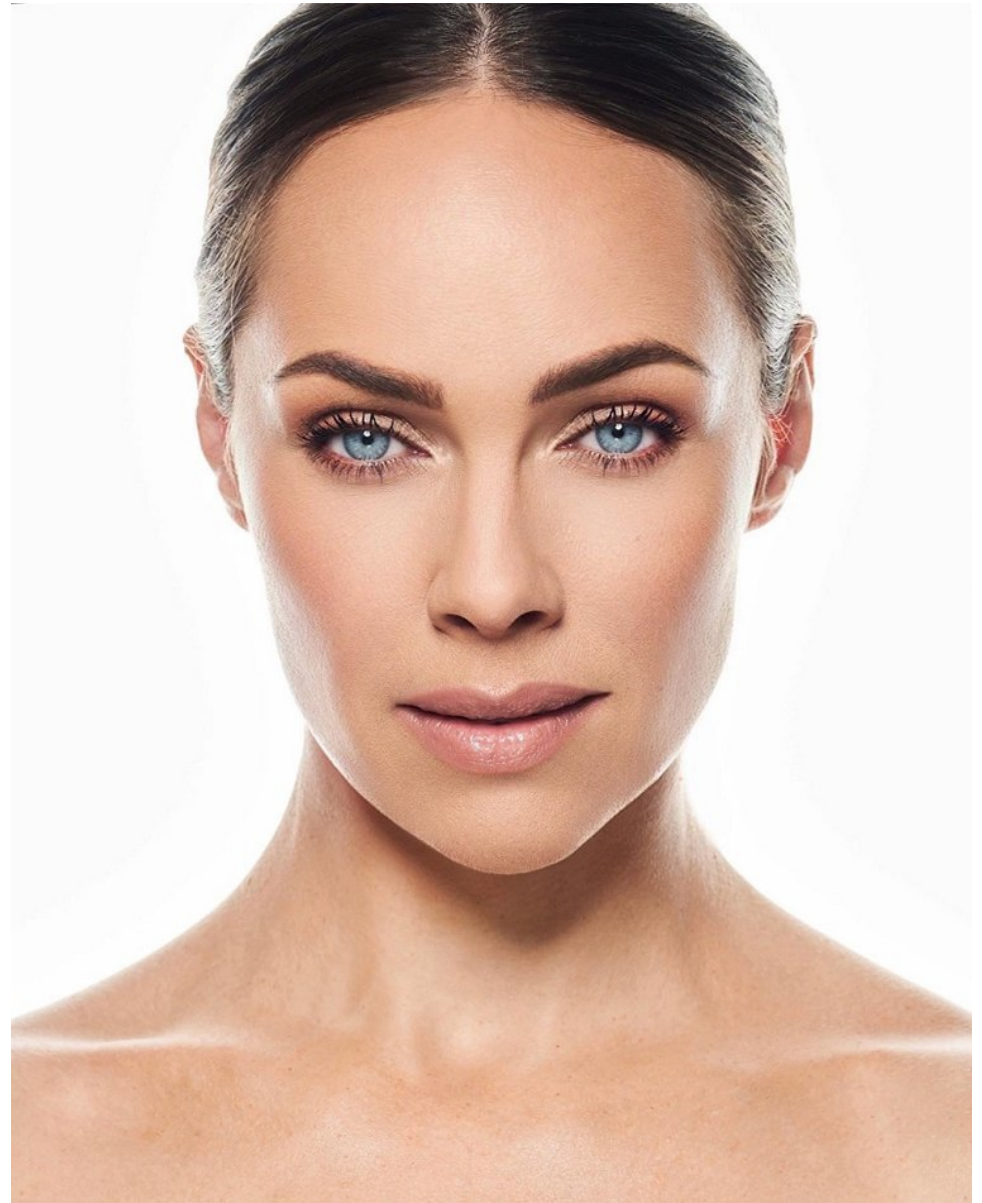

# W MANAGEMENT

*A Division Of Boss Models*

LARA RORICH

Height: 173cm Bust: 86cm Waist: 63cm Hips: 89cm Shoe: 6 UK Hair: Brown Eyes: Blue