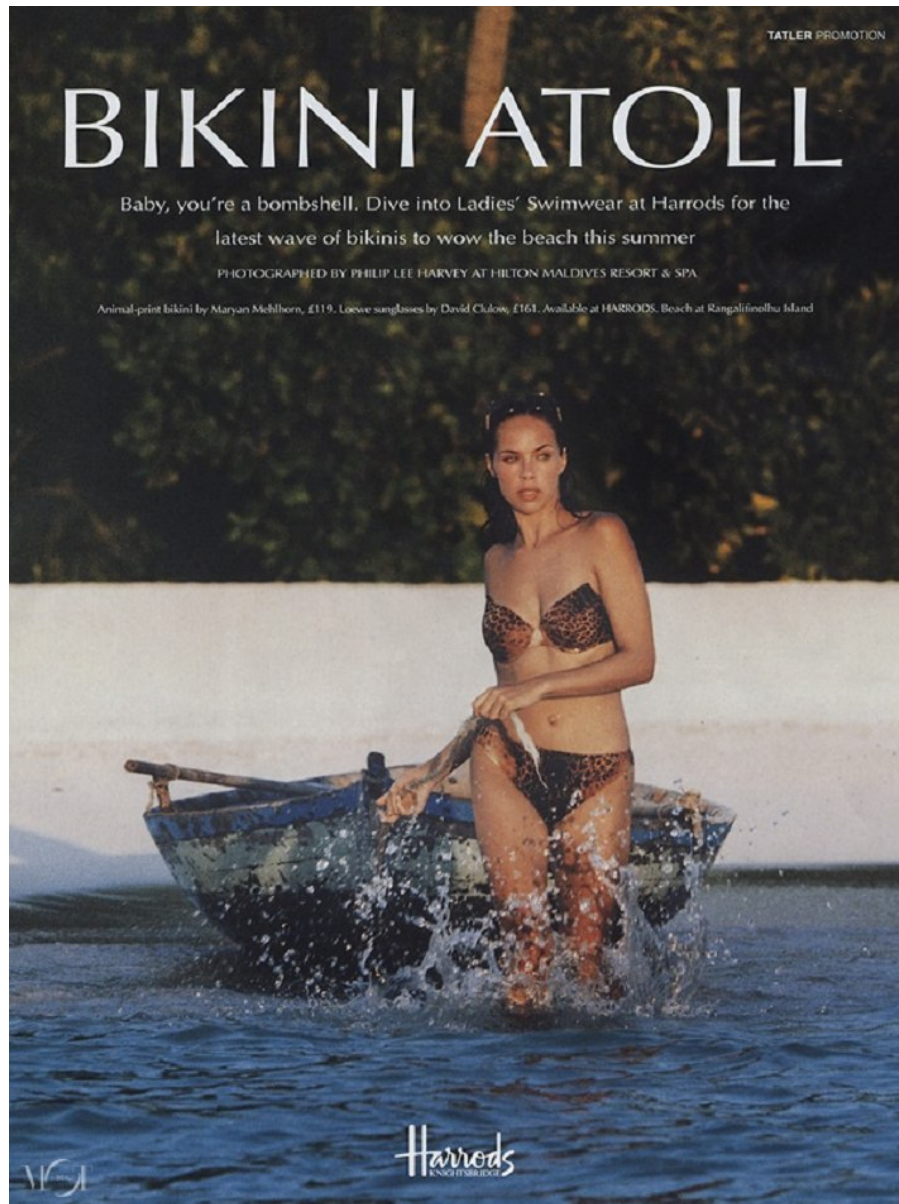

LARA RORICH

W MANAGEMENT

A Division Of Boss Models

LARA RORICH

Height: 173cm Bust: 86cm Waist: 63cm Hips: 89cm Shoe: 6 UK Hair: Brown Eyes: Blue