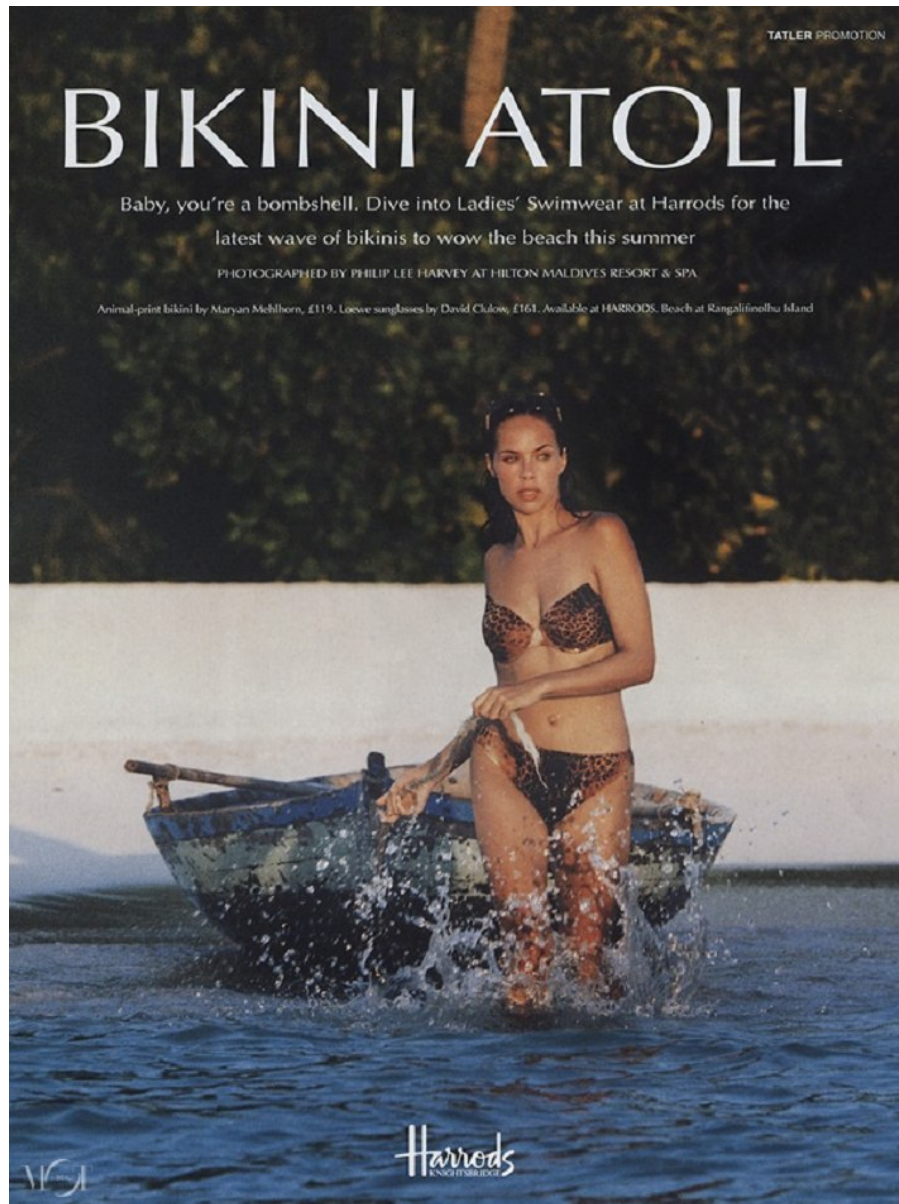

W MANAGEMENT

A Division Of Boss Models

LARA RORICH

Height: 173cm Bust: 86cm Waist: 63cm Hips: 89cm Shoe: 6 UK Hair: Brown Eyes: Blue

W MANAGEMENT

A Division Of Boss Models

LARA RORICH

Height: 173cm Bust: 86cm Waist: 63cm Hips: 89cm Shoe: 6 UK Hair: Brown Eyes: Blue