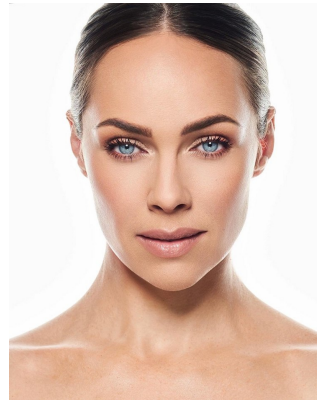

W MANAGEMENT

A Division Of Boss Models

LARA RORICH

Height: 173cm Bust: 86cm Waist: 63cm Hips: 89cm Shoe: 6 UK Hair: Brown Eyes: Blue

W MANAGEMENT

A Division Of Boss Models

LARA RORICH

Height: 173cm Bust: 86cm Waist: 63cm Hips: 89cm Shoe: 6 UK Hair: Brown Eyes: Blue