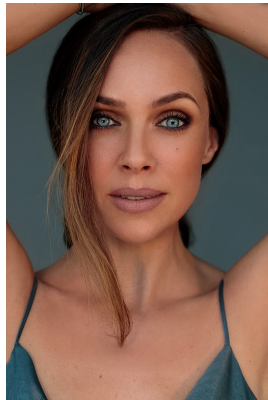

W MANAGEMENT

A Division Of Boss Models

LARA RORICH

Height: 173cm Bust: 86cm Waist: 63cm Hips: 89cm Shoe: 6 UK Hair: Brown Eyes: Blue

W MANAGEMENT

A Division Of Boss Models

LARA RORICH

Height: 173cm Bust: 86cm Waist: 63cm Hips: 89cm Shoe: 6 UK Hair: Brown Eyes: Blue