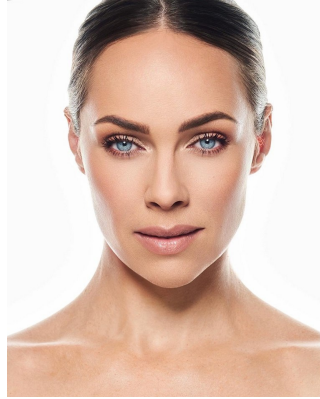

W MANAGEMENT

A Division Of Boss Models

LARA RORICH

Height: 173cm Bust: 86cm Waist: 63cm Hips: 89cm Shoe: 6 UK Hair: Brown Eyes: Blue

W MANAGEMENT

A Division Of Boss Models

LARA RORICH

Height: 173cm Bust: 86cm Waist: 63cm Hips: 89cm Shoe: 6 UK Hair: Brown Eyes: Blue

W MANAGEMENT

A Division Of Boss Models

LARA RORICH

Height: 173cm Bust: 86cm Waist: 63cm Hips: 89cm Shoe: 6 UK Hair: Brown Eyes: Blue