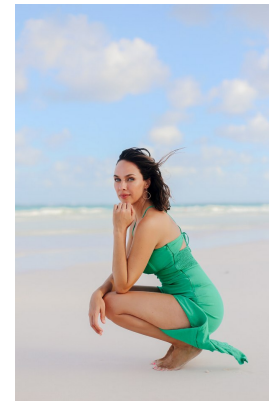

W MANAGEMENT

A Division Of Boss Models

LARA RORICH

Height: 173cm Bust: 86cm Waist: 63cm Hips: 89cm Shoe: 6 UK Hair: Brown Eyes: Blue

W MANAGEMENT

A Division Of Boss Models

LARA RORICH

Height: 173cm Bust: 86cm Waist: 63cm Hips: 89cm Shoe: 6 UK Hair: Brown Eyes: Blue