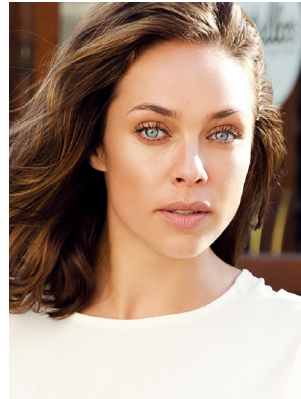

W MANAGEMENT

A Division Of Boss Models

LARA RORICH

Height: 173cm Bust: 86cm Waist: 63cm Hips: 89cm Shoe: 6 UK Hair: Brown Eyes: Blue

W MANAGEMENT

A Division Of Boss Models

LARA RORICH

Height: 173cm Bust: 86cm Waist: 63cm Hips: 89cm Shoe: 6 UK Hair: Brown Eyes: Blue