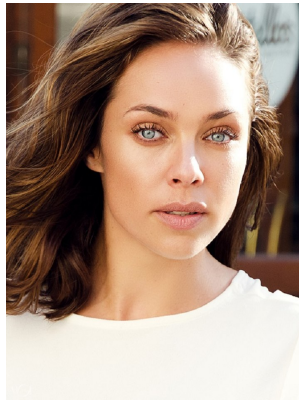

W MANAGEMENT

A Division Of Boss Models

LARA RORICH

Height: 173cm Bust: 86cm Waist: 63cm Hips: 89cm Shoe: 6 UK Hair: Brown Eyes: Blue

W MANAGEMENT

A Division Of Boss Models

LARA RORICH

Height: 173cm Bust: 86cm Waist: 63cm Hips: 89cm Shoe: 6 UK Hair: Brown Eyes: Blue

W MANAGEMENT

A Division Of Boss Models

LARA RORICH

Height: 173cm Bust: 86cm Waist: 63cm Hips: 89cm Shoe: 6 UK Hair: Brown Eyes: Blue