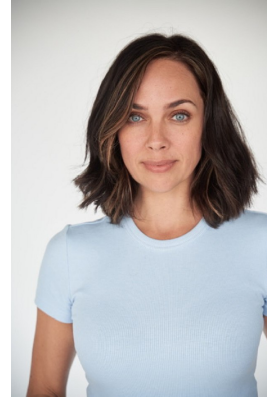

W MANAGEMENT

A Division Of Boss Models

LARA RORICH

Height: 173cm Bust: 86cm Waist: 63cm Hips: 89cm Shoe: 6 UK Hair: Brown Eyes: Blue

W MANAGEMENT

A Division Of Boss Models

LARA RORICH

Height: 173cm Bust: 86cm Waist: 63cm Hips: 89cm Shoe: 6 UK Hair: Brown Eyes: Blue

W MANAGEMENT

A Division Of Boss Models

LARA RORICH

Height: 173cm Bust: 86cm Waist: 63cm Hips: 89cm Shoe: 6 UK Hair: Brown Eyes: Blue