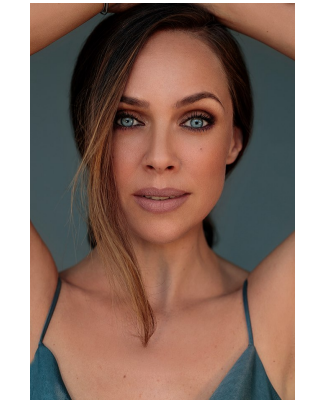

W MANAGEMENT

A Division Of Boss Models

LARA RORICH

Height: 173cm Bust: 86cm Waist: 63cm Hips: 89cm Shoe: 6 UK Hair: Brown Eyes: Blue

W MANAGEMENT

A Division Of Boss Models

LARA RORICH

Height: 173cm Bust: 86cm Waist: 63cm Hips: 89cm Shoe: 6 UK Hair: Brown Eyes: Blue

W MANAGEMENT

A Division Of Boss Models

LARA RORICH

Height: 173cm Bust: 86cm Waist: 63cm Hips: 89cm Shoe: 6 UK Hair: Brown Eyes: Blue