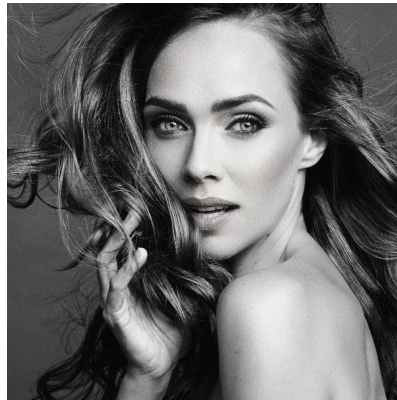

W MANAGEMENT

A Division Of Boss Models

LARA RORICH

Height: 173cm Bust: 86cm Waist: 63cm Hips: 89cm Shoe: 6 UK Hair: Brown Eyes: Blue

W MANAGEMENT

A Division Of Boss Models

LARA RORICH

Height: 173cm Bust: 86cm Waist: 63cm Hips: 89cm Shoe: 6 UK Hair: Brown Eyes: Blue