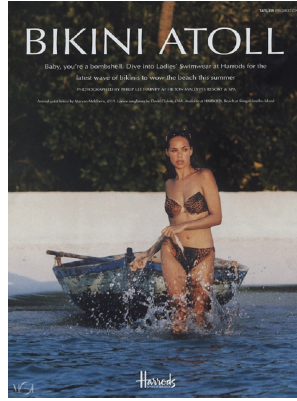

W MANAGEMENT

A Division Of Boss Models

LARA RORICH

Height: 173cm Bust: 86cm Waist: 63cm Hips: 89cm Shoe: 6 UK Hair: Brown Eyes: Blue

W MANAGEMENT

A Division Of Boss Models

LARA RORICH

Height: 173cm Bust: 86cm Waist: 63cm Hips: 89cm Shoe: 6 UK Hair: Brown Eyes: Blue

W MANAGEMENT

A Division Of Boss Models

LARA RORICH

Height: 173cm Bust: 86cm Waist: 63cm Hips: 89cm Shoe: 6 UK Hair: Brown Eyes: Blue