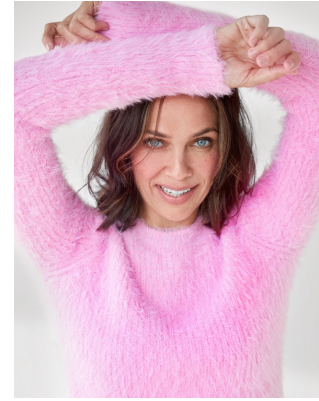

W MANAGEMENT

A Division Of Boss Models

LARA RORICH

Height: 173cm Bust: 86cm Waist: 63cm Hips: 89cm Shoe: 6 UK Hair: Brown Eyes: Blue

W MANAGEMENT

A Division Of Boss Models

LARA RORICH

Height: 173cm Bust: 86cm Waist: 63cm Hips: 89cm Shoe: 6 UK Hair: Brown Eyes: Blue

W MANAGEMENT

A Division Of Boss Models

LARA RORICH

Height: 173cm Bust: 86cm Waist: 63cm Hips: 89cm Shoe: 6 UK Hair: Brown Eyes: Blue