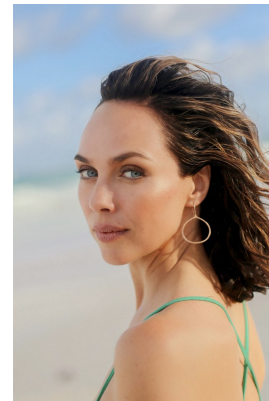

W MANAGEMENT

A Division Of Boss Models

LARA RORICH

Height: 173cm Bust: 86cm Waist: 63cm Hips: 89cm Shoe: 6 UK Hair: Brown Eyes: Blue

W MANAGEMENT

A Division Of Boss Models

LARA RORICH

Height: 173cm Bust: 86cm Waist: 63cm Hips: 89cm Shoe: 6 UK Hair: Brown Eyes: Blue