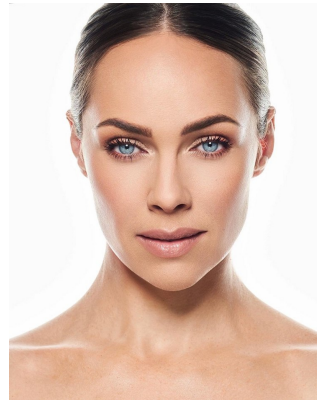

W MANAGEMENT

A Division Of Boss Models

LARA RORICH

Height: 173cm Bust: 86cm Waist: 63cm Hips: 89cm Shoe: 6 UK Hair: Brown Eyes: Blue