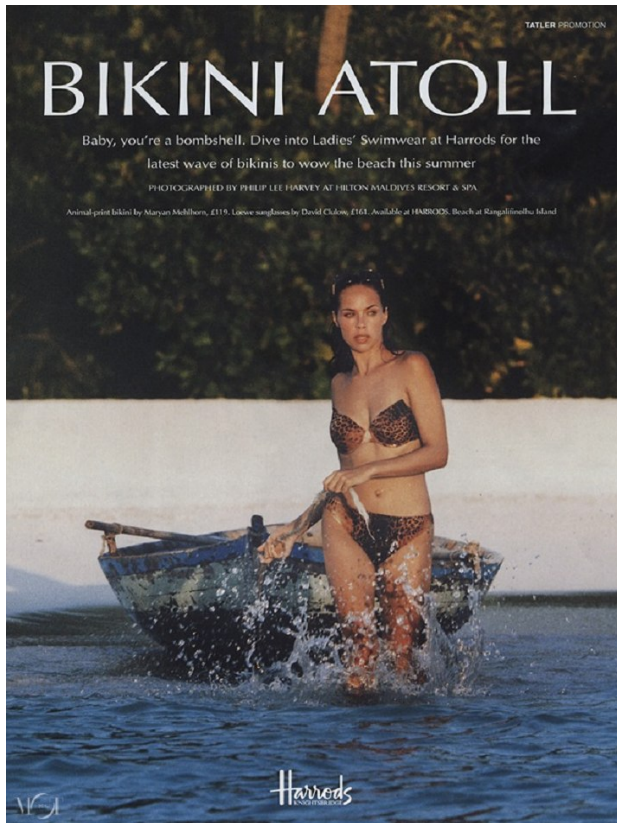

# W MANAGEMENT

*A Division Of Boss Models*

**LARA RORICH**

Height: 173cm Bust: 86cm Waist: 63cm Hips: 89cm Shoe: 6 UK Hair: Brown Eyes: Blue

# W MANAGEMENT

*A Division Of Boss Models*

LARA RORICH

Height: 173cm Bust: 86cm Waist: 63cm Hips: 89cm Shoe: 6 UK Hair: Brown Eyes: Blue