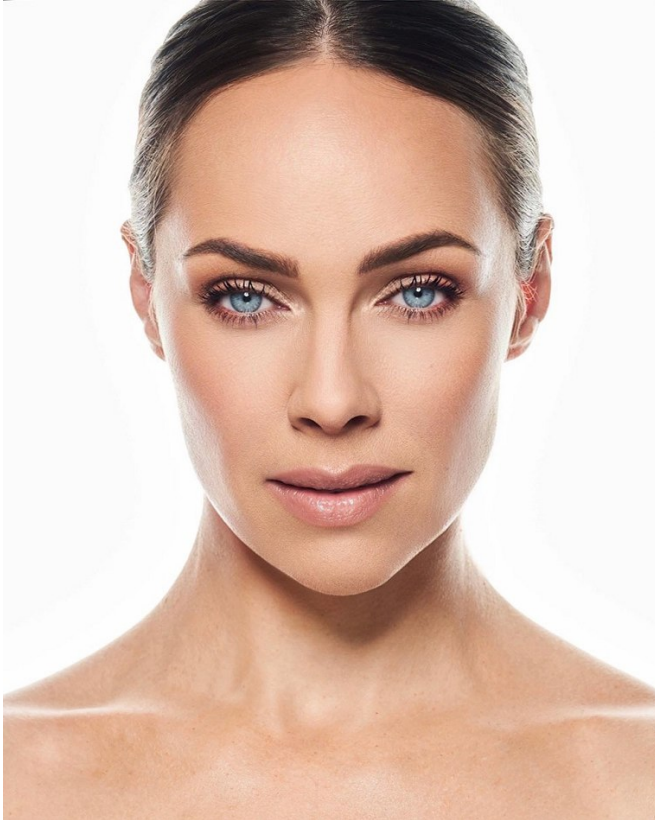

# W MANAGEMENT

*A Division Of Boss Models*

**LARA RORICH**

Height: 173cm Bust: 86cm Waist: 63cm Hips: 89cm Shoe: 6 UK Hair: Brown Eyes: Blue

# W MANAGEMENT

*A Division Of Boss Models*

LARA RORICH

Height: 173cm Bust: 86cm Waist: 63cm Hips: 89cm Shoe: 6 UK Hair: Brown Eyes: Blue