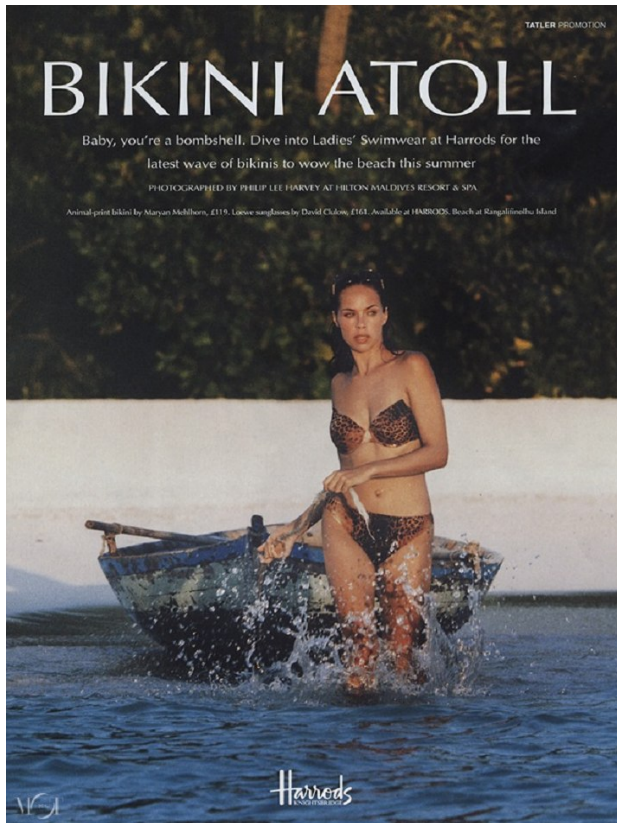

W MANAGEMENT

A Division Of Boss Models

LARA RORICH

Height: 173cm Bust: 86cm Waist: 63cm Hips: 89cm Shoe: 6 UK Hair: Brown Eyes: Blue

W MANAGEMENT

A Division Of Boss Models

LARA RORICH

Height: 173cm Bust: 86cm Waist: 63cm Hips: 89cm Shoe: 6 UK Hair: Brown Eyes: Blue