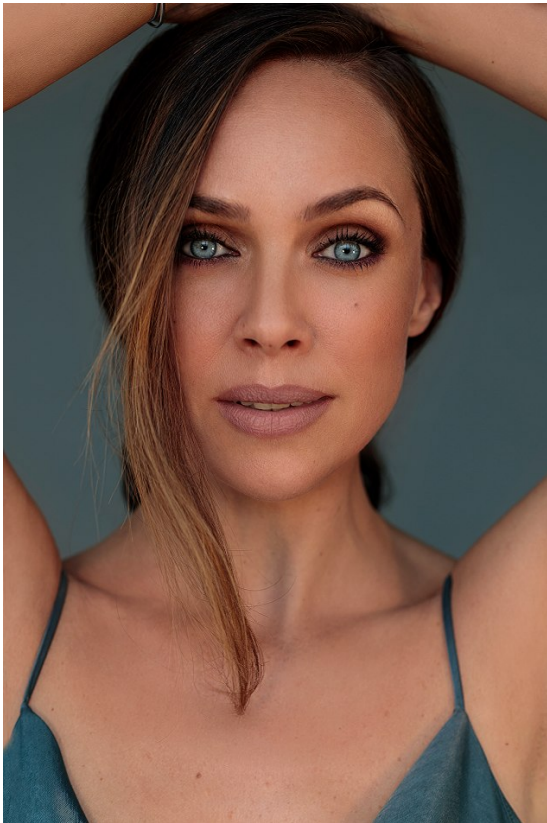

W MANAGEMENT

A Division Of Boss Models

LARA RORICH

Height: 173cm Bust: 86cm Waist: 63cm Hips: 89cm Shoe: 6 UK Hair: Brown Eyes: Blue

W MANAGEMENT

A Division Of Boss Models

LARA RORICH

Height: 173cm Bust: 86cm Waist: 63cm Hips: 89cm Shoe: 6 UK Hair: Brown Eyes: Blue