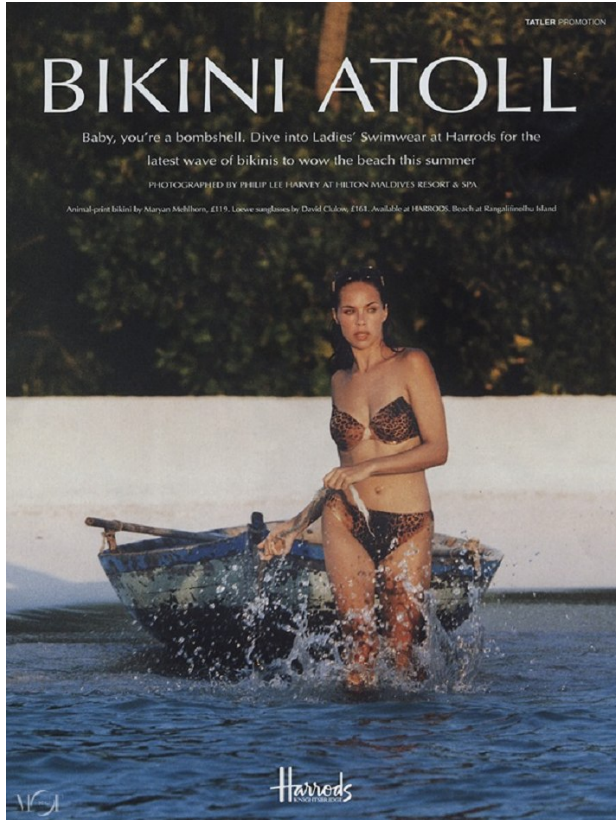

W MANAGEMENT

A Division Of Boss Models

LARA RORICH

Height: 173cm Bust: 86cm Waist: 63cm Hips: 89cm Shoe: 6 UK Hair: Brown Eyes: Blue