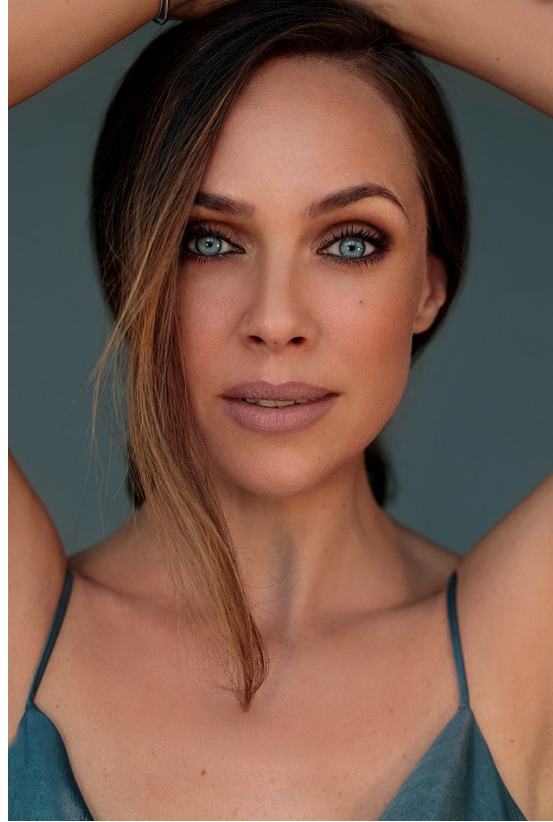

W MANAGEMENT

A Division Of Boss Models

LARA RORICH

Height: 173cm Bust: 86cm Waist: 63cm Hips: 89cm Shoe: 6 UK Hair: Brown Eyes: Blue