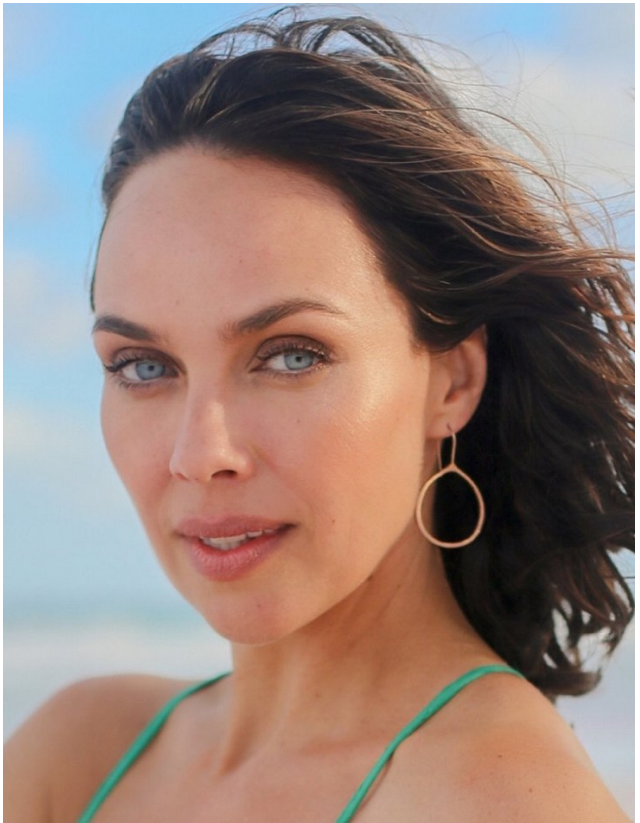

W MANAGEMENT

A Division Of Boss Models

LARA RORICH

Height: 173cm Bust: 86cm Waist: 63cm Hips: 89cm Shoe: 6 UK Hair: Brown Eyes: Blue

W MANAGEMENT

A Division Of Boss Models

LARA RORICH

Height: 173cm Bust: 86cm Waist: 63cm Hips: 89cm Shoe: 6 UK Hair: Brown Eyes: Blue

W MANAGEMENT

A Division Of Boss Models

LARA RORICH

Height: 173cm Bust: 86cm Waist: 63cm Hips: 89cm Shoe: 6 UK Hair: Brown Eyes: Blue