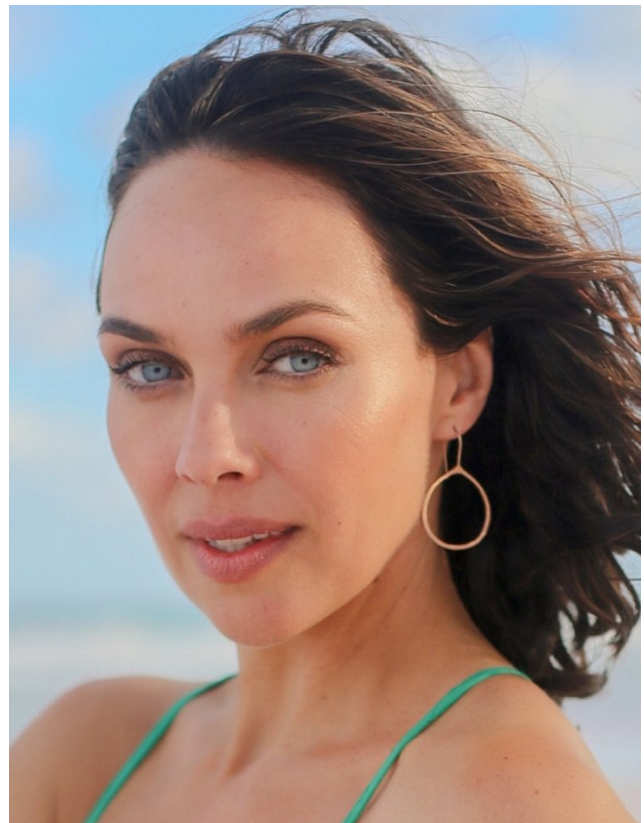

# W MANAGEMENT

*A Division Of Boss Models*

**LARA RORICH**

Height: 173cm Bust: 86cm Waist: 63cm Hips: 89cm Shoe: 6 UK Hair: Brown Eyes: Blue

# W MANAGEMENT

*A Division Of Boss Models*

LARA RORICH

Height: 173cm Bust: 86cm Waist: 63cm Hips: 89cm Shoe: 6 UK Hair: Brown Eyes: Blue