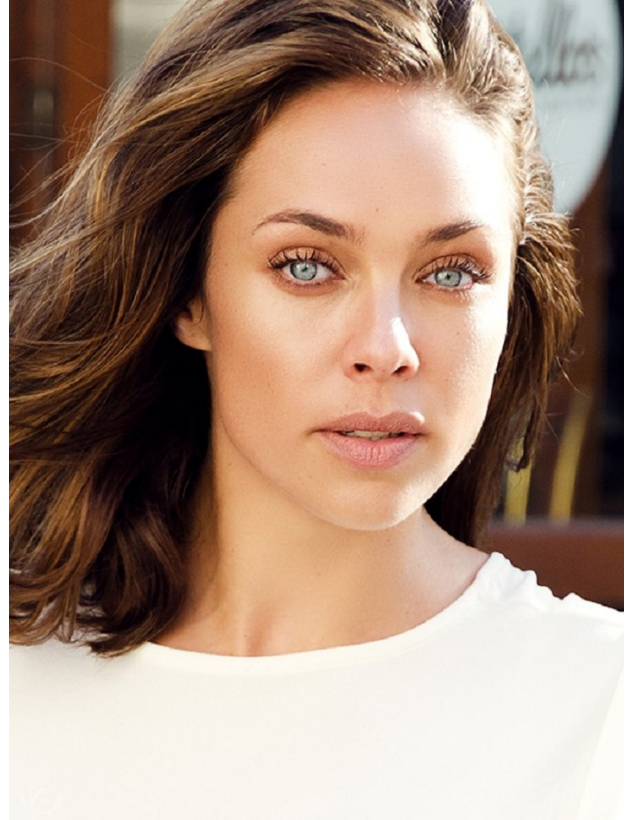

W MANAGEMENT

A Division Of Boss Models

LARA RORICH

Height: 173cm Bust: 86cm Waist: 63cm Hips: 89cm Shoe: 6 UK Hair: Brown Eyes: Blue

W MANAGEMENT

A Division Of Boss Models

LARA RORICH

Height: 173cm Bust: 86cm Waist: 63cm Hips: 89cm Shoe: 6 UK Hair: Brown Eyes: Blue

W MANAGEMENT

A Division Of Boss Models

LARA RORICH

Height: 173cm Bust: 86cm Waist: 63cm Hips: 89cm Shoe: 6 UK Hair: Brown Eyes: Blue

W MANAGEMENT

A Division Of Boss Models

The world's most breathtaking hotel resorts
22 MAY 2013
Nothing says luxury holiday quite like a beach resort. And now that it's just over a year to still planning the most grand break, we've done the heavy lifting and picked the ultimate list of the best resorts around the world.
From the Maldives to the River Maya, from the Great Barrier Reef to the new \$1.5 billion of...
...with salt pools, hard crystal clear water and luxurious accommodations complete with swimming pools and Michelin-starred restaurants...
...we have the perfect one-stop destination to judge your every need.