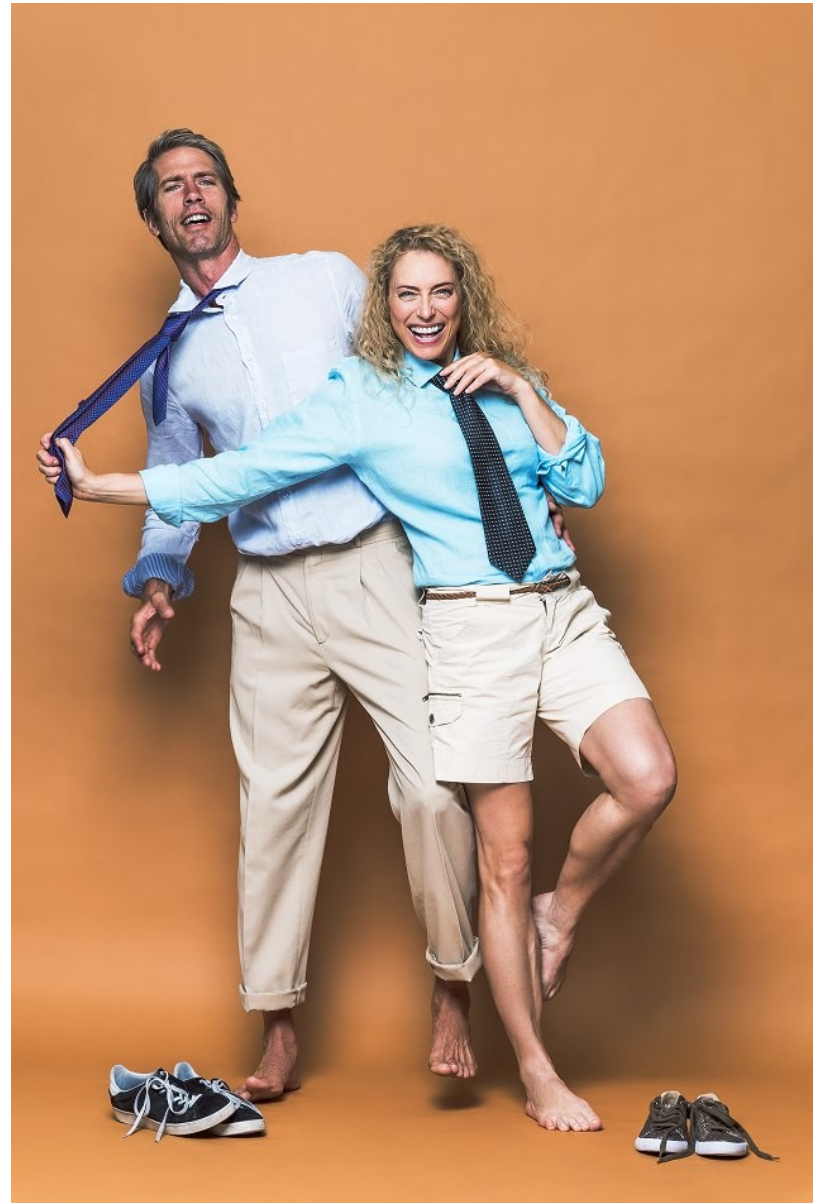

W MANAGEMENT

A Division Of Boss Models

DARDEN LOTZ

Height: 179cm Bust: 100cm Waist: 68cm Hips: 89cm Shoe: 7 UK Hair: Blonde Eyes: Blue/Green

W MANAGEMENT

A Division Of Boss Models

DARDEN LOTZ

Height: 179cm Bust: 100cm Waist: 68cm Hips: 89cm Shoe: 7 UK Hair: Blonde Eyes: Blue/Green

W MANAGEMENT

A Division Of Boss Models

DARDEN LOTZ

Height: 179cm Bust: 100cm Waist: 68cm Hips: 89cm Shoe: 7 UK Hair: Blonde Eyes: Blue/Green

W MANAGEMENT

A Division Of Boss Models

urbanlip.com

DARDEN LOTZ