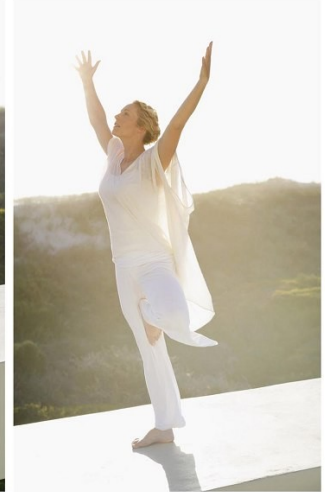

W MANAGEMENT

A Division Of Boss Models

COLLAGEN LIFT®

PARIS

DARDEN LOTZ

Height: 179cm Bust: 100cm Waist: 68cm Hips: 89cm Shoe: 7 UK Hair: Blonde Eyes: Blue/Green