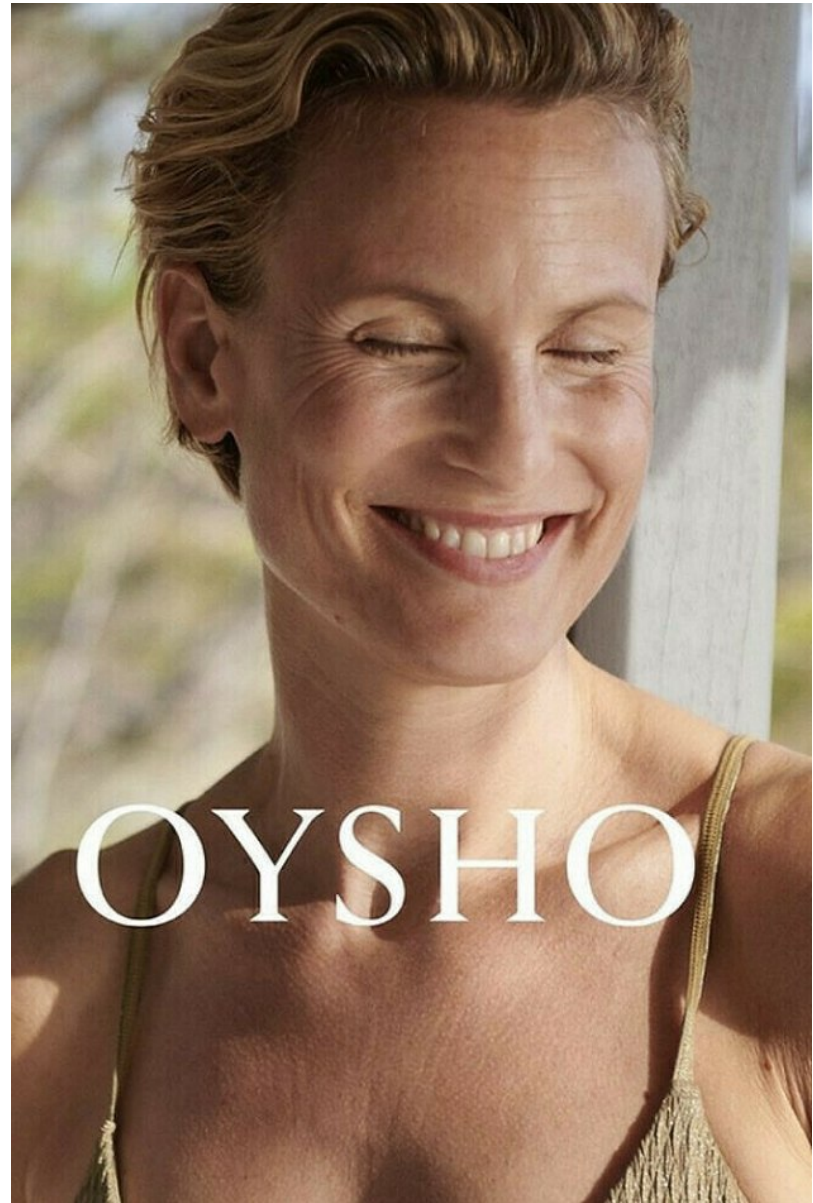

W MANAGEMENT

A Division Of Boss Models

SJIMMY VAN DEELEN

Height: 177cm Bust: 90cm Hips: 95cm Shoe: 6.5 UK Hair: Blonde Eyes: Blue

W MANAGEMENT

A Division Of Boss Models

SJIMMY VAN DEELEN

Height: 177cm Bust: 90cm Hips: 95cm Shoe: 6.5 UK Hair: Blonde Eyes: Blue